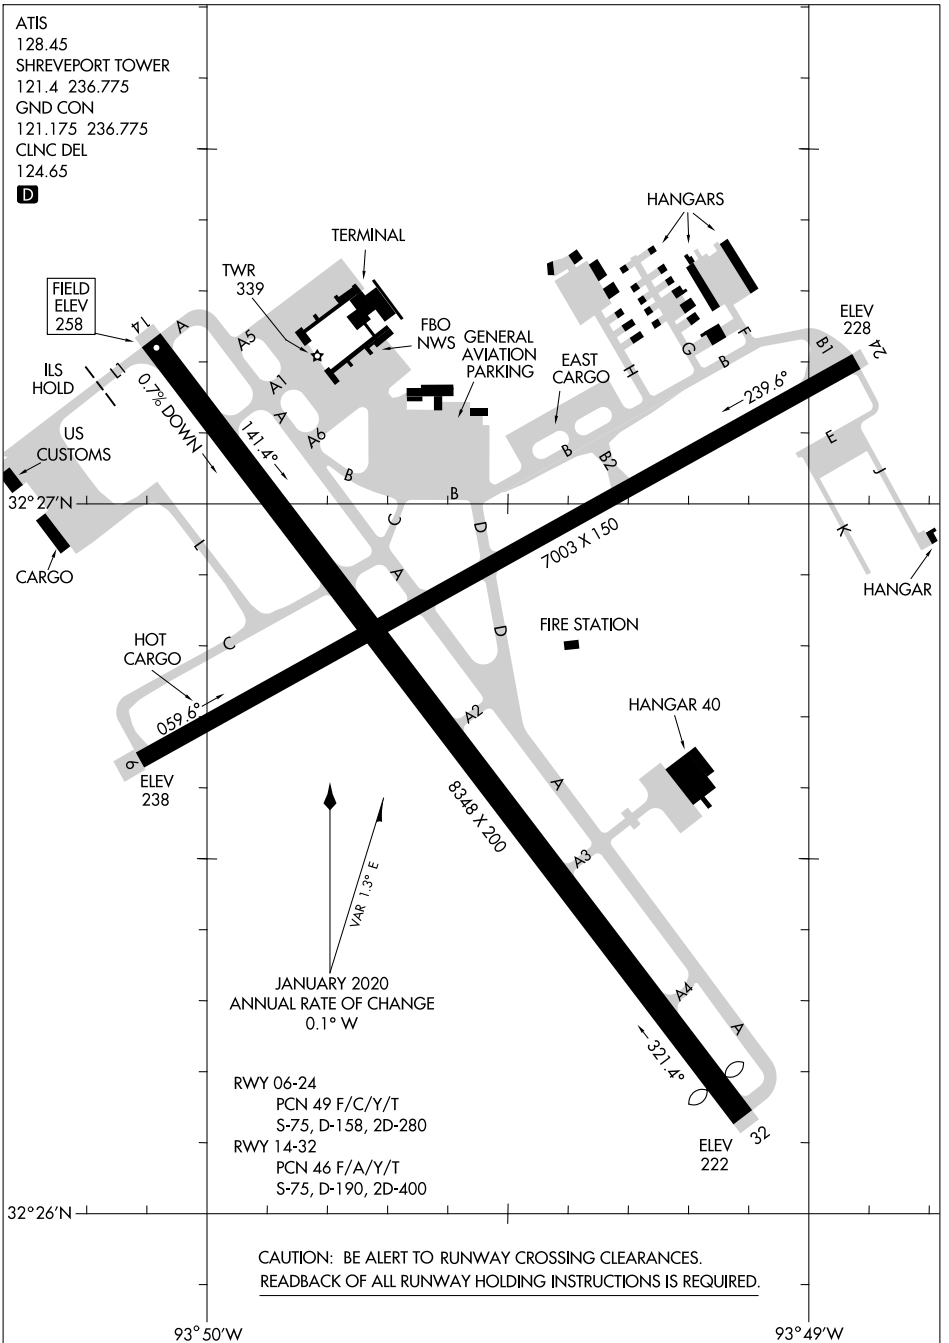

23110

AIRPORT DIAGRAM

AL-884 (FAA)

SHREVEPORT RGNL (SHV)
SHREVEPORT, LOUISIANA

ATIS
 128.45
 SHREVEPORT TOWER
 121.4 236.775
 GND CON
 121.175 236.775
 CLNC DEL
 124.65

D

SC-4, 18 MAY 2023 to 15 JUN 2023

SC-4, 18 MAY 2023 to 15 JUN 2023

AIRPORT DIAGRAM

23110

SHREVEPORT, LOUISIANA
SHREVEPORT RGNL (SHV)