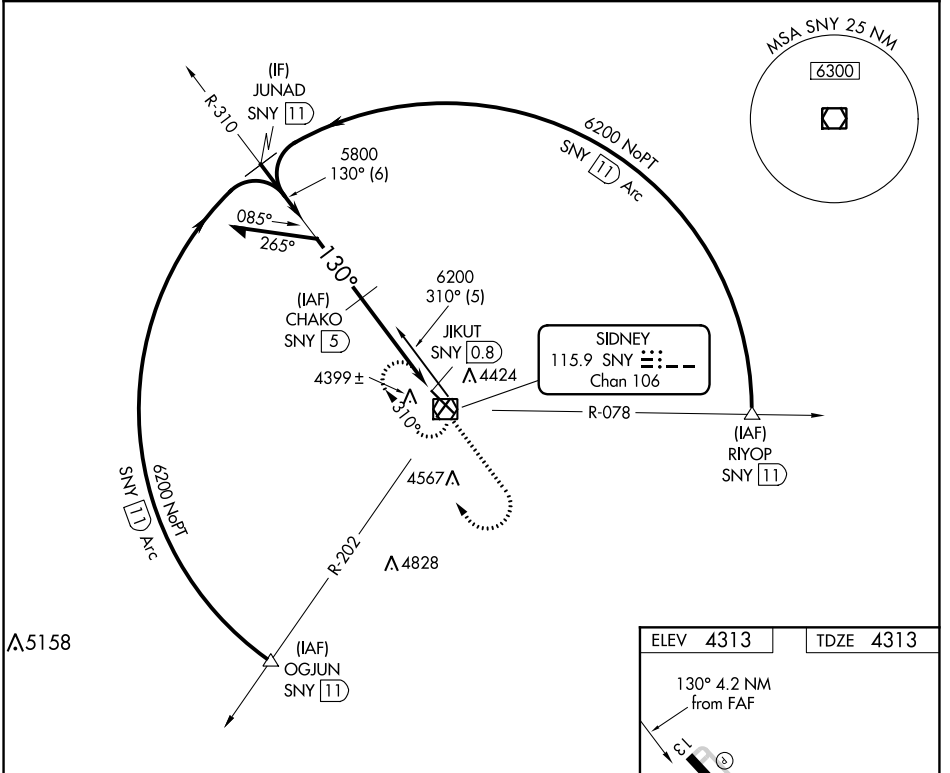

VOR/DME SNY <b>115.9</b> Chan <b>106</b>	APP CRS <b>130°</b>	Rwy Idg <b>6600</b> TDZE <b>4313</b> Apt Elev <b>4313</b>
--	------------------------	---

# VOR/DME RWY 13

SIDNEY MUNI/LLOYD W CARR FLD (SNY)

**⚠** VDP NA when using Kimball altimeter setting. When local altimeter setting not received, use Kimball altimeter setting; increase all MDAs 160 feet and visibility Cats C and D ½ SM.

**⚠** MISSED APPROACH: Climb to 6200 then right turn direct SNY VOR/DME and hold.

ASOS <b>125.775</b>	DENVER CENTER <b>118.475 225.4</b>	UNICOM <b>122.8 (CTAF) 0</b>
------------------------	---------------------------------------	---------------------------------

CATEGORY	A	B	C	D
S-13	4700-1	387 (400-1)		4700-1¼ 387 (400-1¼)
CIRCLING	4760-1 447 (500-1)	4780-1 467 (500-1)	4920-1¾ 607 (700-1¾)	4960-2 647 (700-2)

NC-2, 07 OCT 2021 to 04 NOV 2021

NC-2, 07 OCT 2021 to 04 NOV 2021