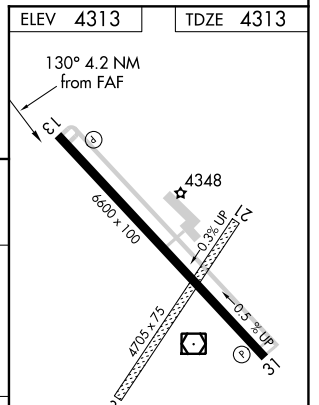

VOR/DME SNY <b>115.9</b> Chan <b>106</b>	APP CRS <b>130°</b>	Rwy Idg <b>6600</b> TDZE <b>4313</b> Apt Elev <b>4313</b>
--	------------------------	---

# VOR/DME RWY 13

SIDNEY MUNI/LLOYD W CARR FLD (SNY)

**⚠** VDP NA when using Kimball altimeter setting. When local altimeter setting not received, use Kimball altimeter setting; increase all MDAs 160 feet and visibility Cats C and D ½ SM.

**⚠** MISSED APPROACH: Climb to 6200 then right turn direct SNY VOR/DME and hold.

ASOS <b>125.775</b>	DENVER CENTER <b>118.475 225.4</b>	UNICOM <b>122.8 (CTAF) 0</b>
------------------------	---------------------------------------	---------------------------------