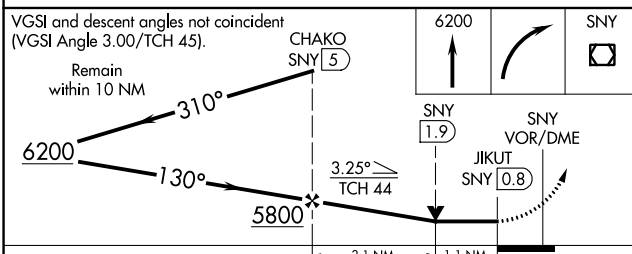

VOR/DME SNY 115.9 Chan 106	APP CRS 130°	Rwy Idg 6600 TDZE 4313 Apt Elev 4313

VOR/DME RWY 13

SIDNEY MUNI/LLOYD W CARR FLD (SNY)

⚠ VDP NA when using Kimball altimeter setting. When local altimeter setting not received, use Kimball altimeter setting; increase all MDAs 160 feet and visibility Cats C and D ½ SM.

⚠ MISSED APPROACH: Climb to 6200 then right turn direct SNY VOR/DME and hold.

ASOS 125.775	DENVER CENTER 118.475 225.4	UNICOM 122.8 (CTAF) 0

CATEGORY	A	B	C	D
S-13	4700-1	387 (400-1)		4700-1¼ 387 (400-1¼)
CIRCLING	4760-1 447 (500-1)	4780-1 467 (500-1)	4920-1¾ 607 (700-1¾)	4960-2 647 (700-2)

NC-2, 07 OCT 2021 to 04 NOV 2021

NC-2, 07 OCT 2021 to 04 NOV 2021