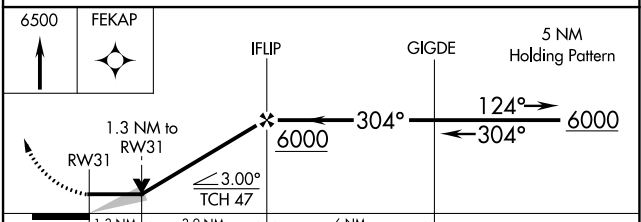

CATEGORY	A	B	C	D
LNAV MDA	4740-1	450 (500-1)	4740-1¼ 450 (500-1¼)	4740-1½ 450 (500-1½)
CIRCLING	4760-1 447 (500-1)	4780-1 467 (500-1)	4920-1¾ 607 (700-1¾)	4960-2 647 (700-2)

REIL Rwy 13 and 31 **0**
HIRL Rwy 13-31 **0**

NC-2, 07 OCT 2021 to 04 NOV 2021

NC-2, 07 OCT 2021 to 04 NOV 2021