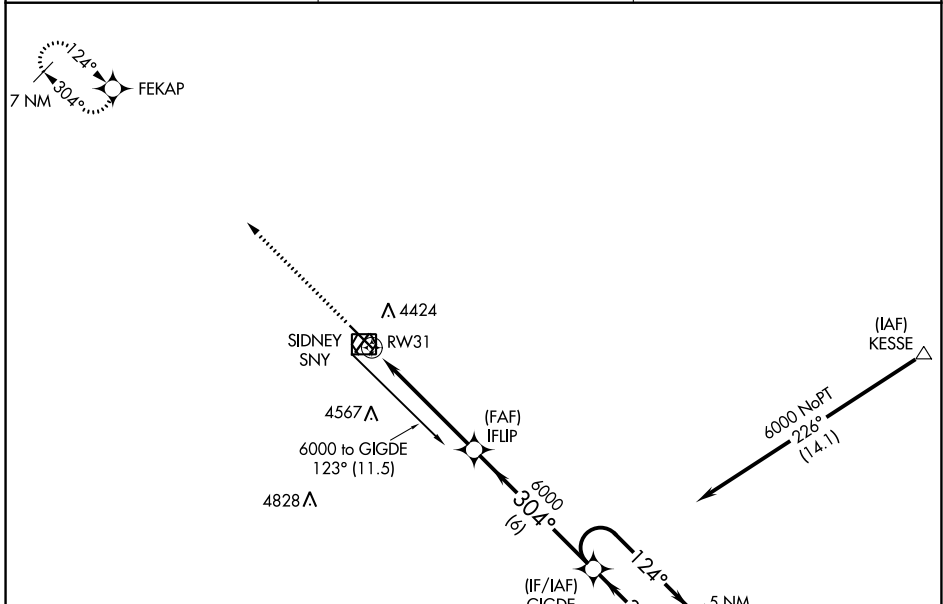

APP CRS 304°	Rwy Idg 6600
	TDZE 4290
	Apt Elev 4313

RNAV (GPS) RWY 31

SIDNEY MUNI/LLOYD W CARR FLD (SNY)

⚠ DME/DME RNP-0.3 NA. When local altimeter setting not received, use Kimball altimeter setting: increase all MDAs 160 feet and visibility Cats C and D ½ SM.

⚠ MISSED APPROACH: Climb to 6500 direct FEKAP and hold.

ASOS 125.775	DENVER CENTER 118.475 225.4	UNICOM 122.8 (CTAF) 0
------------------------	---------------------------------------	---------------------------------

ELEV 4313	TDZE 4290
-----------	-----------

CATEGORY	A	B	C	D
LNAV MDA	4740-1	450 (500-1)	4740-1¼ 450 (500-1¼)	4740-1½ 450 (500-1½)
CIRCLING	4760-1 447 (500-1)	4780-1 467 (500-1)	4920-1¾ 607 (700-1¾)	4960-2 647 (700-2)