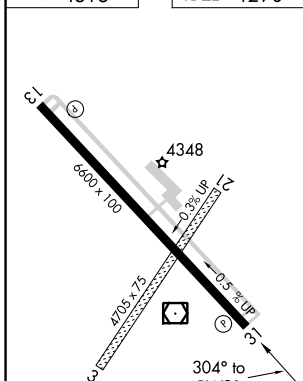

APP CRS 304°	Rwy Idg 6600
	TDZE 4290
	Apt Elev 4313

RNAV (GPS) RWY 31

SIDNEY MUNI/LLOYD W CARR FLD (SNY)

⚠ DME/DME RNP-0.3 NA. When local altimeter setting not received, use Kimball altimeter setting: increase all MDAs 160 feet and visibility Cats C and D ½ SM.

⚠ MISSED APPROACH: Climb to 6500 direct FEKAP and hold.

ASOS 125.775	DENVER CENTER 118.475 225.4	UNICOM 122.8 (CTAF) 0
------------------------	---------------------------------------	---------------------------------

ELEV 4313	TDZE 4290
-----------	-----------

CATEGORY	A	B	C	D
LNAV MDA	4740-1	450 (500-1)	4740-1¼ 450 (500-1¼)	4740-1½ 450 (500-1½)
CIRCLING	4760-1 447 (500-1)	4780-1 467 (500-1)	4920-1¾ 607 (700-1¾)	4960-2 647 (700-2)