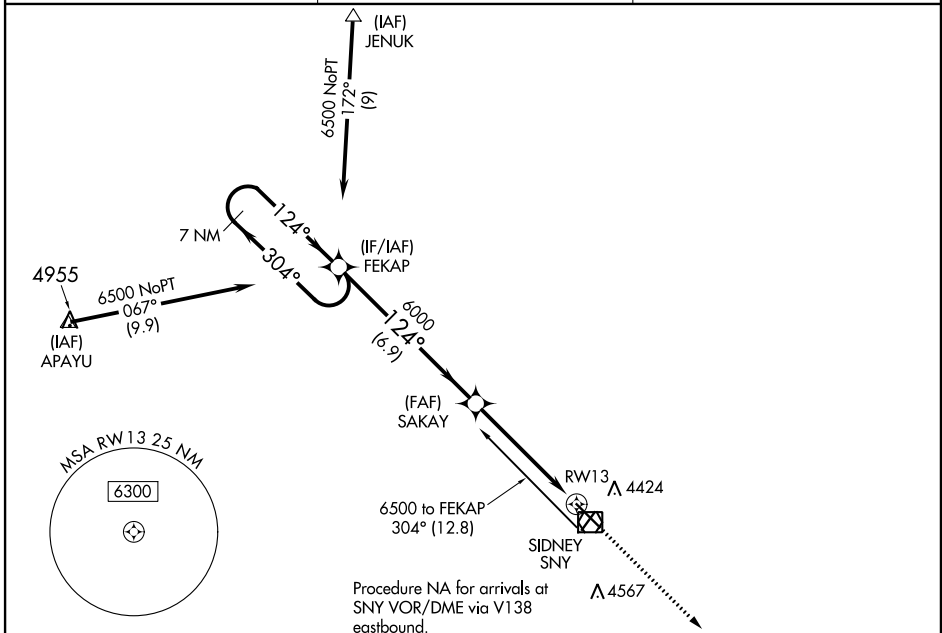

WAAS CH 82303 W13A	APP CRS 124°	Rwy Idg TDZE Apt Elev	6600 4313 4313
---------------------------------	------------------------	-----------------------------	---

RNAV (GPS) RWY 13

SIDNEY MUNI/LLOYD W CARR FLD (SNY)

⚠ DME/DME RNP-0.3 NA. VDP NA when using Kimball altimeter setting. When local altimeter setting not received, use Kimball altimeter setting: increase DA to 4723 feet and visibility 3/4 SM; increase all MDAs 160 feet and visibility Cats C and D 1/2 SM.

MISSED APPROACH: Climb to 6000 direct GIGDE and hold.

ASOS 125.775	DENVER CENTER 118.475 225.4	UNICOM 122.8 (CTAF) 0
------------------------	---------------------------------------	---------------------------------

NC-2, 07 OCT 2021 to 04 NOV 2021

NC-2, 07 OCT 2021 to 04 NOV 2021

ELEV 4313	TDZE 4313
------------------	------------------

	7 NM Holding Pattern FEKAP		SAKAY	6000	GIGDE
	6500	← 304°	→ 124°	→ 124°	→ 304°
	GP 3.00°		6000		
	TCH 44				
		← 6.9 NM	← 3.7 NM	← 1.4 NM	
CATEGORY	A	B	C	D	
LPV DA	4563-3/4 250 (300-3/4)				
LNAV MDA	4800-1	487 (500-1)	4800-1 1/4 487 (500-1 1/4)	4800-1 1/2 487 (500-1 1/2)	
CIRCLING	4800-1	487 (500-1)	4920-1 3/4 607 (700-1 3/4)	4960-2 647 (700-2)	