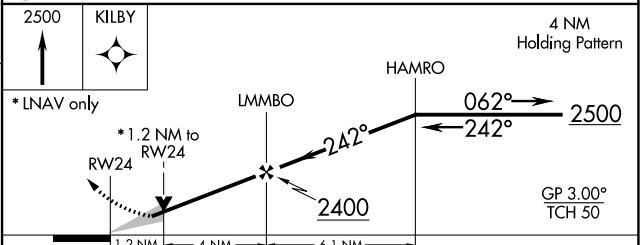

WAAS CH 99515 W24A	APP CRS 242°	Rwy Idg TDZE 681 Apt Elev 695	7699
--	------------------------	---	-------------

RNAV (GPS) RWY 24

GREEN BAY/AUSTIN STRAUBEL INTL (G.R.B)

RNP APCH-GPS.	MISSED APPROACH: Climb to 2500 direct KILBY and hold.
---------------	---

ATIS 124.1	GREEN BAY APP CON * 119.4 338.2	GREEN BAY TOWER * 118.7 (CTAF) 257.8	GND CON 121.9	CLNC DEL 121.75
----------------------	---	--	-------------------------	---------------------------

ELEV 695	D	TDZE 681
----------	----------	----------

CATEGORY	A	B	C	D
LPV DA	970-1		289 (300-1)	
LNAV/VNAV DA	1143-1½		462 (500-1½)	
LNAV MDA	1100-1	419 (500-1)	1100-1¼	419 (500-1¼)
C CIRCLING	1200-1	505 (600-1)	1300-1¾ 605 (700-1¾)	1300-2 605 (700-2)

EC-3, 03 OCT 2024 to 31 OCT 2024