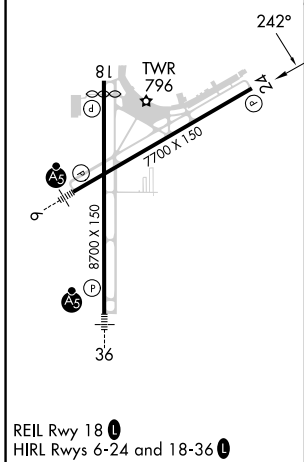

CATEGORY	A	B	C	D
LPV DA	970-1		289 (300-1)	
LNAV/VNAV DA	1143-1½		462 (500-1½)	
LNAV MDA	1100-1	419 (500-1)	1100-1¼	419 (500-1¼)
C CIRCLING	1200-1	505 (600-1)	1300-1¾ 605 (700-1¾)	1300-2 605 (700-2)

EC-3, 03 OCT 2024 to 31 OCT 2024

EC-3, 03 OCT 2024 to 31 OCT 2024