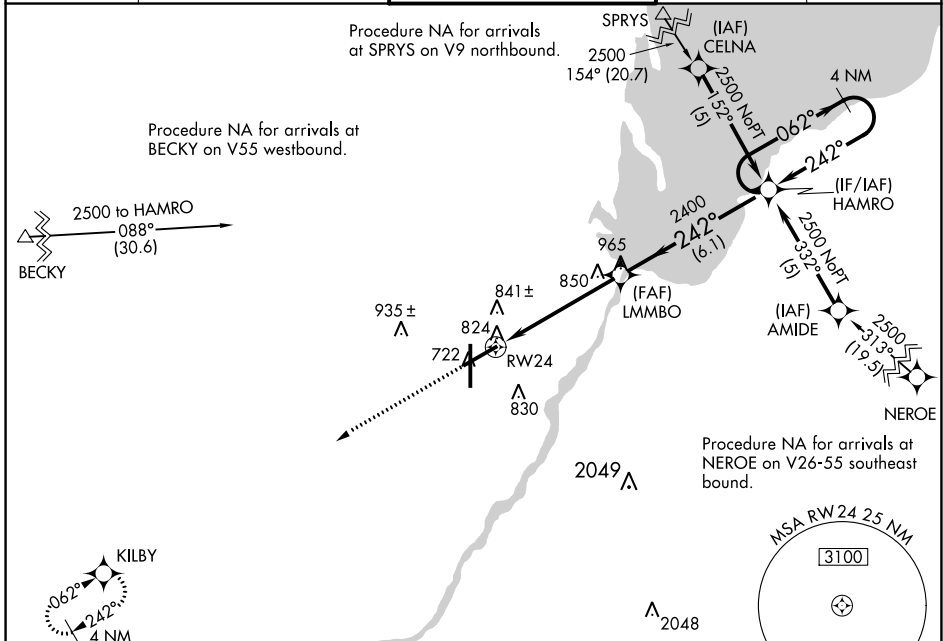

WAAS CH 99515 W24A	APP CRS 242°	Rwy Idg TDZE 681 Apt Elev 695	7699

RNAV (GPS) RWY 24

GREEN BAY/AUSTIN STRAUBEL INTL (G.R.B)

RNP APCH-GPS.	MISSED APPROACH: Climb to 2500 direct KILBY and hold.

ATIS 124.1	GREEN BAY APP CON * 119.4 338.2	GREEN BAY TOWER * 118.7 (CTAF) 257.8	GND CON 121.9	CLNC DEL 121.75

ELEV 695	D	TDZE 681