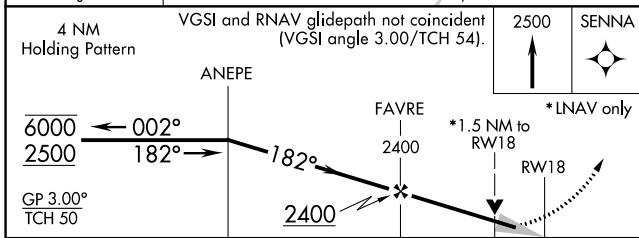

WAAS CH 42802 W18A	APP CRS 182°	Rwy Idg TDZE Apt Elev	8201 695 695
--	------------------------	-----------------------------	---

RNAV (GPS) RWY 18

GREEN BAY/AUSTIN STRAUBEL INTL (GRB)

RNP APCH. For uncompensated Baro-VNAV systems, LNAV/VNAV NA below ASR -16° C or above 54° C. MISSED APPROACH: Climb to 2500 direct SENNA and hold.

ATIS 124.1	GREEN BAY APP CON* 119.4 338.2	GREEN BAY TOWER* 118.7 (CTAF) 257.8	GND CON 121.9	CLNC DEL 121.75
----------------------	--	---	-------------------------	---------------------------

CATEGORY	A	B	C	D
LPV DA		979-7/8	284 (300-7/8)	
LNAV/VNAV DA		1187-13/8	492 (500-13/8)	
LNAV MDA	1220-1	525 (600-1)	1220-1 1/2	525 (600-1 1/2)
CIRCLING	1220-1	525 (600-1)	1300-1 1/4 605 (700-1 1/4)	1300-2 605 (700-2)