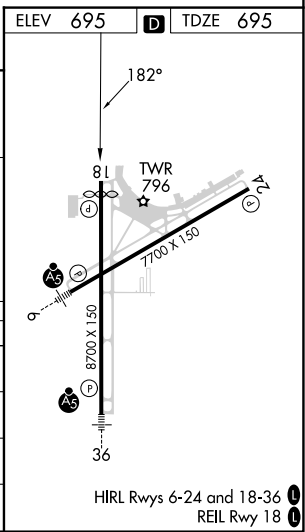

WAAS CH 42802 W18A	APP CRS 182°	Rwy Idg TDZE Apt Elev	8201 695 695
--	------------------------	-----------------------------	---

RNAV (GPS) RWY 18

GREEN BAY/AUSTIN STRAUBEL INTL (GRB)

RNP APCH. For uncompensated Baro-VNAV systems, LNAV/VNAV NA below ASR -16° C or above 54° C. MISSED APPROACH: Climb to 2500 direct SENNA and hold.

ATIS 124.1	GREEN BAY APP CON* 119.4 338.2	GREEN BAY TOWER* 118.7 (CTAF) 257.8	GND CON 121.9	CLNC DEL 121.75
----------------------	--	---	-------------------------	---------------------------

CATEGORY	A	B	C	D
LPV DA		979-7/8	284 (300-7/8)	
LNAV/VNAV DA		1187-13/8	492 (500-13/8)	
LNAV MDA	1220-1	525 (600-1)	1220-1 1/2	525 (600-1 1/2)
CIRCLING	1220-1	525 (600-1)	1300-1 1/4 605 (700-1 1/4)	1300-2 605 (700-2)