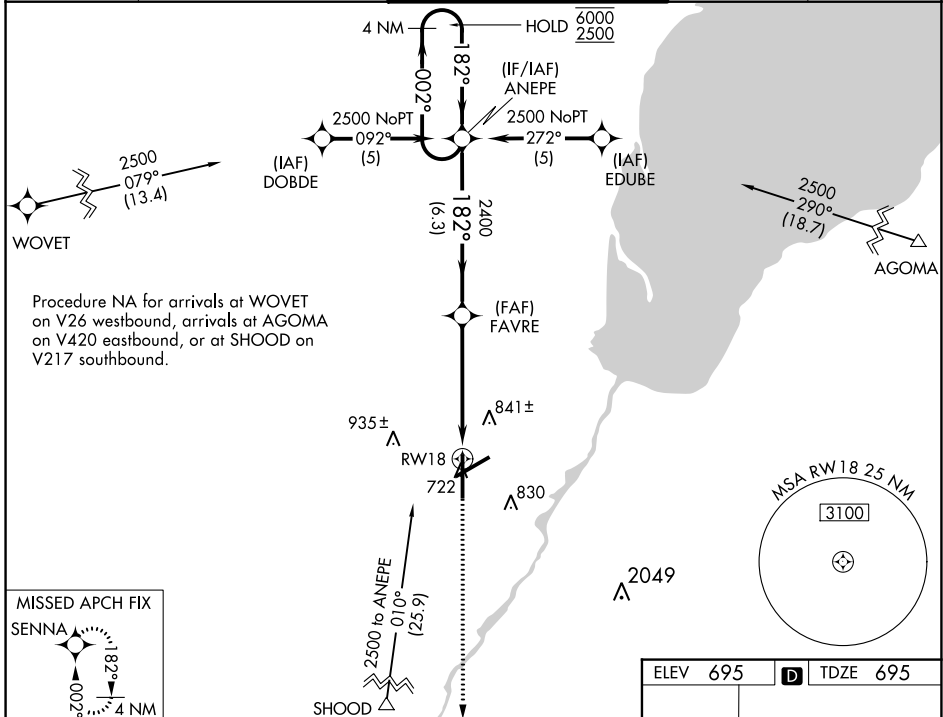

WAAS CH 42802 W18A	APP CRS 182°	Rwy Idg TDZE Apt Elev	8201 695 695
--	------------------------	-----------------------------	---

RNAV (GPS) RWY 18

GREEN BAY/AUSTIN STRAUBEL INTL (GRB)

RNP APCH. For uncompensated Baro-VNAV systems, LNAV/VNAV NA below ASR -16° C or above 54° C. MISSED APPROACH: Climb to 2500 direct SENNA and hold.

ATIS 124.1	GREEN BAY APP CON* 119.4 338.2	GREEN BAY TOWER* 118.7 (CTAF) 257.8	GND CON 121.9	CLNC DEL 121.75
----------------------	--	---	-------------------------	---------------------------

CATEGORY	A	B	C	D
LPV DA		979-7/8	284 (300-7/8)	
LNAV/VNAV DA		1187-13/8	492 (500-13/8)	
LNAV MDA	1220-1	525 (600-1)	1220-1 1/2	525 (600-1 1/2)
CIRCLING	1220-1	525 (600-1)	1300-1 1/4 605 (700-1 1/4)	1300-2 605 (700-2)

EC-3, 03 OCT 2024 to 31 OCT 2024

EC-3, 03 OCT 2024 to 31 OCT 2024