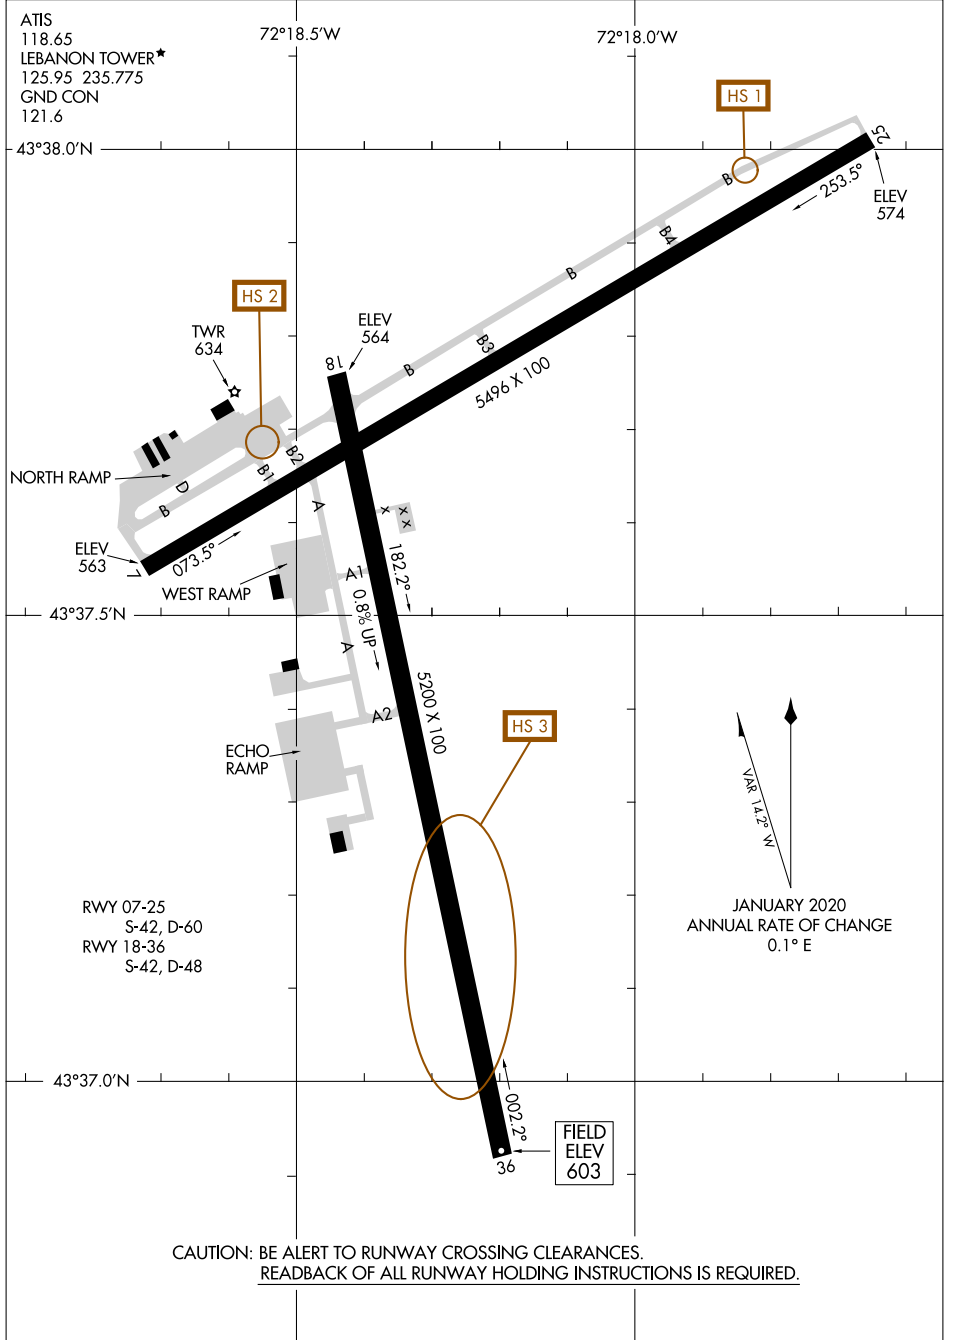

AIRPORT DIAGRAM

AL-859 (FAA)

LEBANON MUNI (L^EB)
LEBANON, NEW HAMPSHIRE

NE-1, 31 OCT 2024 to 28 NOV 2024

NE-1, 31 OCT 2024 to 28 NOV 2024

AIRPORT DIAGRAM

LEBANON, NEW HAMPSHIRE
LEBANON MUNI (L^EB)