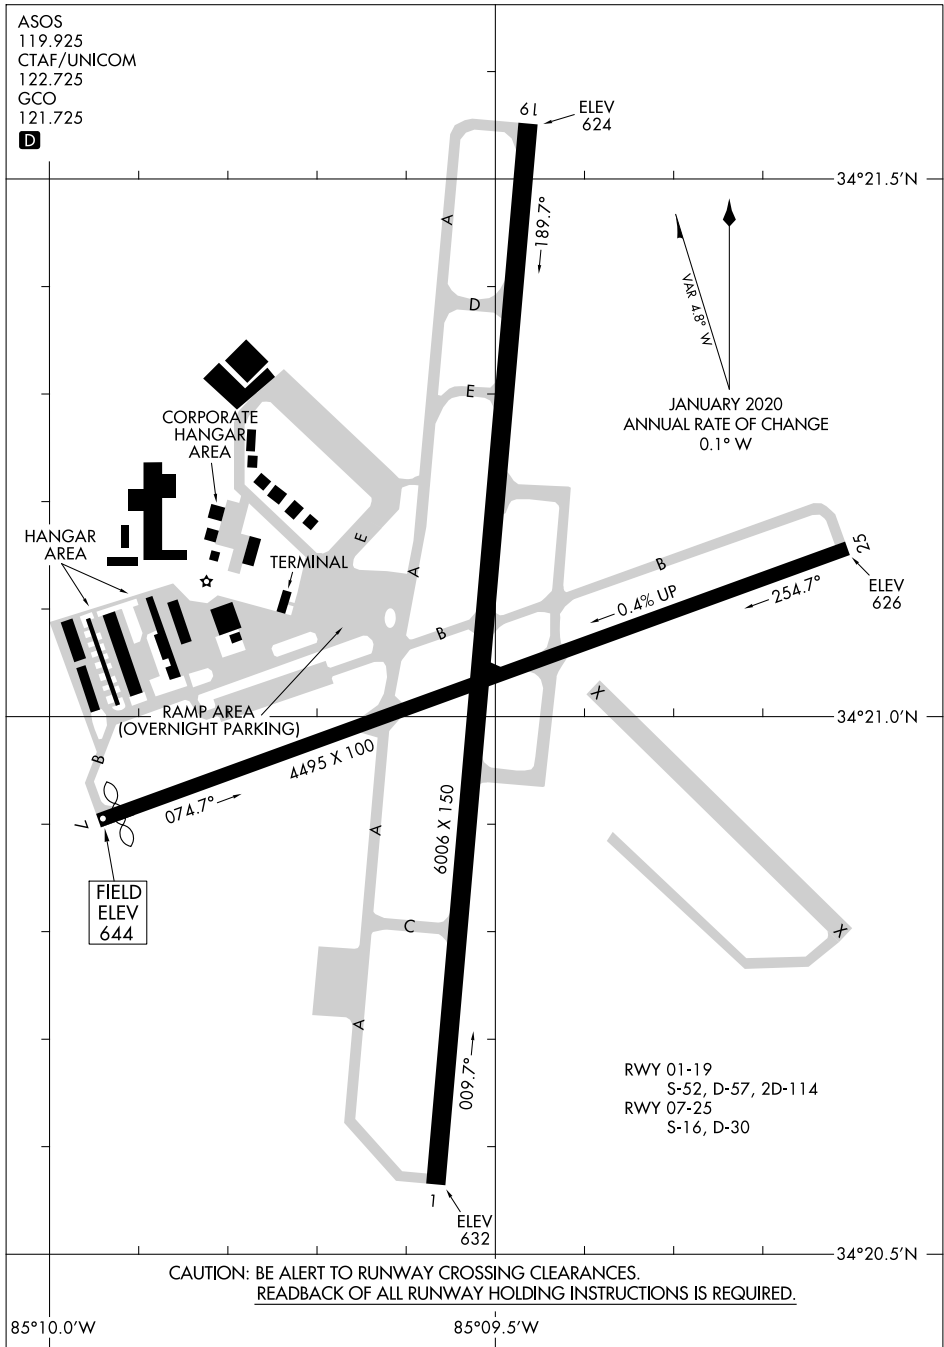

22139

AIRPORT DIAGRAM

RICHARD B RUSSELL RGNL - J H TOWERS FLD (R.M.G)

AL-855 (FAA)

ROME, GEORGIA

ASOS
119.925
CTAF/UNICOM
122.725
GCO
121.725

D

SE-4, 03 OCT 2024 to 31 OCT 2024

SE-4, 03 OCT 2024 to 31 OCT 2024

CAUTION: BE ALERT TO RUNWAY CROSSING CLEARANCES.
READBACK OF ALL RUNWAY HOLDING INSTRUCTIONS IS REQUIRED.

85°10.0'W

85°09.5'W

34°21.5'N

34°21.0'N

34°20.5'N

AIRPORT DIAGRAM