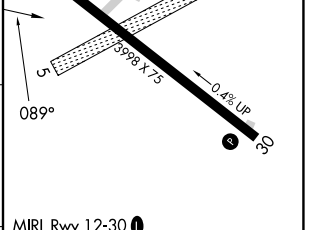

VOR/DME PHP 115.55 Chan 102(Y)	APP CRS 089°	Rwy Idg TDZE Apt Elev N/A N/A 2209
--	------------------------	--

VOR-A PHILIP (PHP)

⚠ Circling to Rwy 12-30 NA at night. When local altimeter setting not received, use Pierre Rgnl altimeter setting and increase all MDA 220 feet, and increase Circling Cat C visibility 3/4 mile.

⚠ MISSED APPROACH: Climb to 4500 on PHP VOR/DME R-090, then left turn direct PHP VOR/DME and hold.

ASOS 118.375	DENVER CENTER 127.95 338.2	UNICOM 122.8 (CTAF) 0
------------------------	--------------------------------------	--