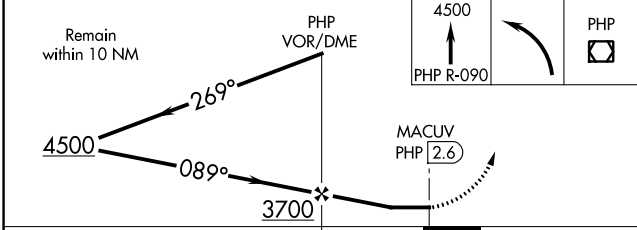

VOR/DME PHP 115.55 Chan 102(Y)	APP CRS 089°	Rwy Idg TDZE Apt Elev N/A N/A 2209
--	------------------------	--

VOR-A PHILIP (PHP)

⚠ Circling to Rwy 12-30 NA at night. When local altimeter setting not received, use Pierre Rgnl altimeter setting and increase all MDA 220 feet, and increase Circling Cat C visibility 3/4 mile.

⚠ MISSED APPROACH: Climb to 4500 on PHP VOR/DME R-090, then left turn direct PHP VOR/DME and hold.

ASOS 118.375	DENVER CENTER 127.95 338.2	UNICOM 122.8 (CTAF) 0
------------------------	--------------------------------------	--