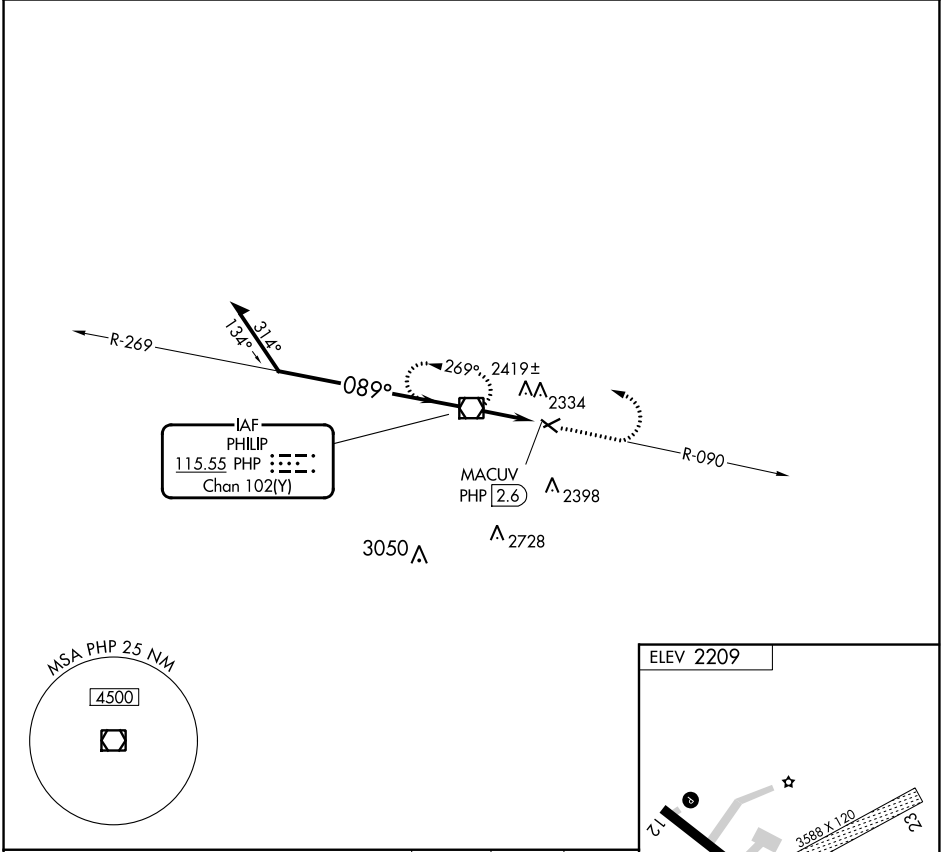

VOR/DME PHP 115.55 Chan 102(Y)	APP CRS 089°	Rwy Idg TDZE Apt Elev N/A N/A 2209
--	------------------------	--

VOR-A PHILIP (PHP)

⚠ Circling to Rwy 12-30 NA at night. When local altimeter setting not received, use Pierre Rgnl altimeter setting and increase all MDA 220 feet, and increase Circling Cat C visibility 3/4 mile.

⚠ MISSED APPROACH: Climb to 4500 on PHP VOR/DME R-090, then left turn direct PHP VOR/DME and hold.

ASOS 118.375	DENVER CENTER 127.95 338.2	UNICOM 122.8 (CTAF) 0
------------------------	--------------------------------------	--

CATEGORY	FAF to MAP 2.6 NM					
	A	B	C	D		
CIRCLING	2720-1 511 (600-1)	2760-1 551 (600-1)	2840-1 3/4 631 (700-1 3/4)	NA		
	Knots	60	90	120	150	180
	Min:Sec	2:36	1:44	1:18	1:02	0:52

NC-1, 31 OCT 2024 to 28 NOV 2024

NC-1, 31 OCT 2024 to 28 NOV 2024