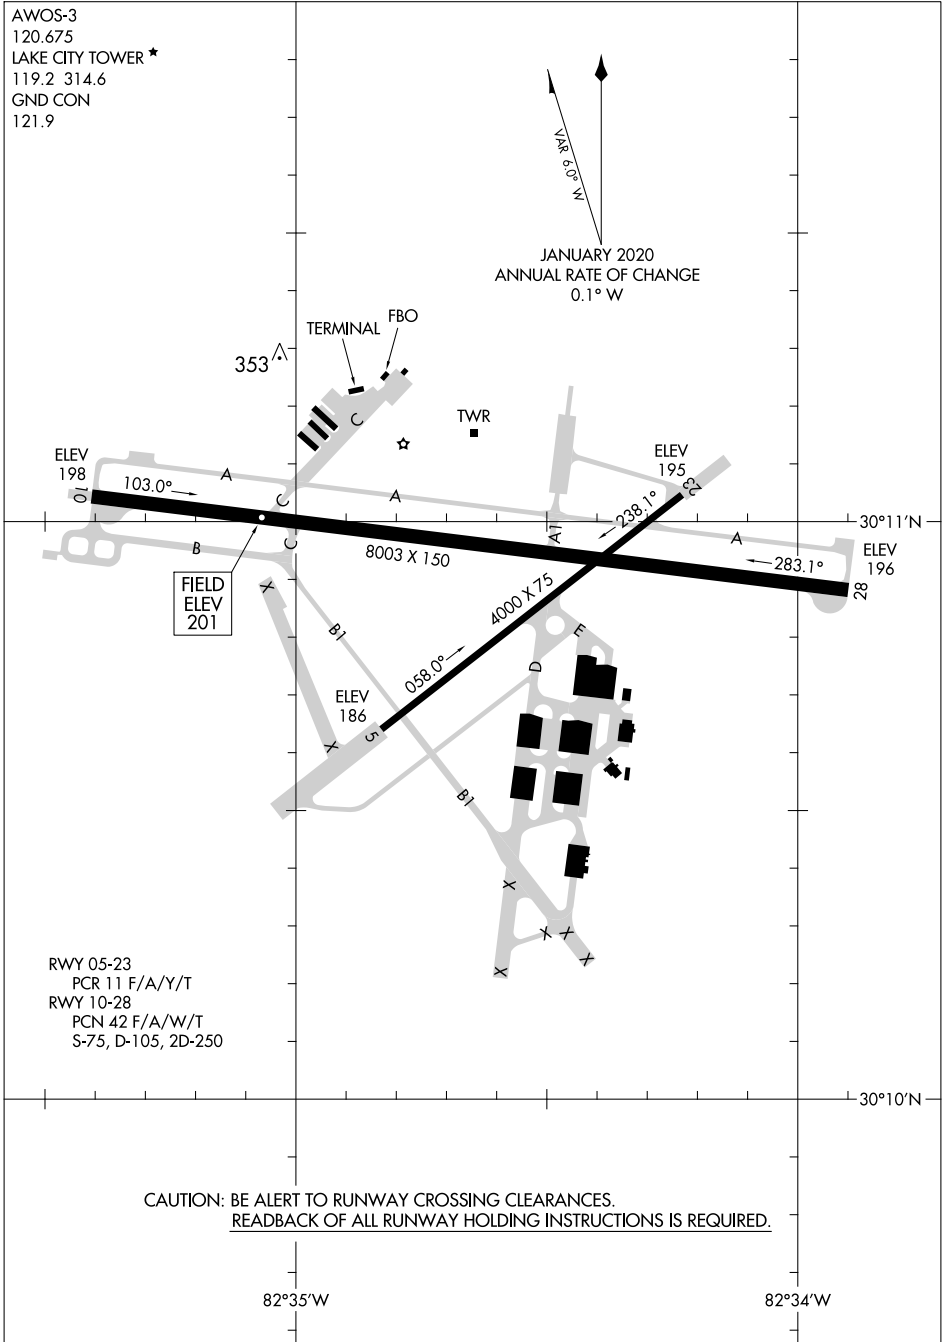

23054

AIRPORT DIAGRAM

AL-811 (FAA)

LAKE CITY GATEWAY (LCQ)

LAKE CITY, FLORIDA

AWOS-3
 120.675
 LAKE CITY TOWER ★
 119.2 314.6
 GND CON
 121.9

 JANUARY 2020
 ANNUAL RATE OF CHANGE
 0.1° W

SE-3, 03 OCT 2024 to 31 OCT 2024

SE-3, 03 OCT 2024 to 31 OCT 2024

AIRPORT DIAGRAM

23054

LAKE CITY GATEWAY (LCQ)

LAKE CITY, FLORIDA