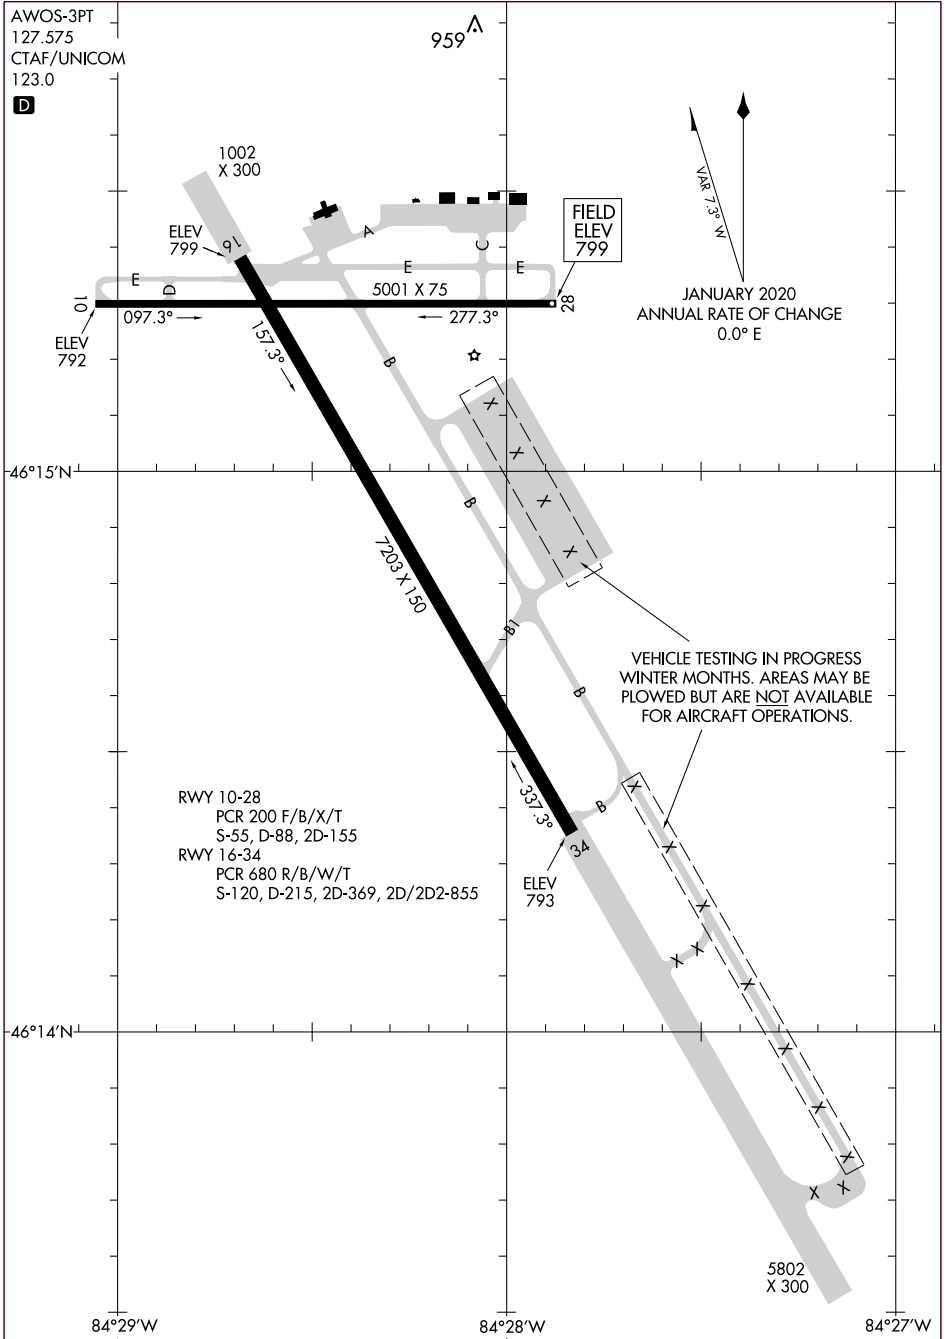

24305

# AIRPORT DIAGRAM

CHIPPEWA COUNTY INTL (CIU)  
SAULT STE MARIE, MICHIGAN

AL-810 (FAA)

AWOS-3PT  
127.575  
CTAF/UNICOM  
123.0

VAR 7.3° W  
 JANUARY 2020  
 ANNUAL RATE OF CHANGE  
 0.0° E

VEHICLE TESTING IN PROGRESS  
 WINTER MONTHS. AREAS MAY BE  
 PLOWED BUT ARE NOT AVAILABLE  
 FOR AIRCRAFT OPERATIONS.

RWY 10-28  
 PCR 200 F/B/X/T  
 S-55, D-88, 2D-155  
 RWY 16-34  
 PCR 680 R/B/W/T  
 S-120, D-215, 2D-369, 2D/2D2-855

EC-1, 31 OCT 2024 to 28 NOV 2024

EC-1, 31 OCT 2024 to 28 NOV 2024

AIRPORT DIAGRAM  
24305