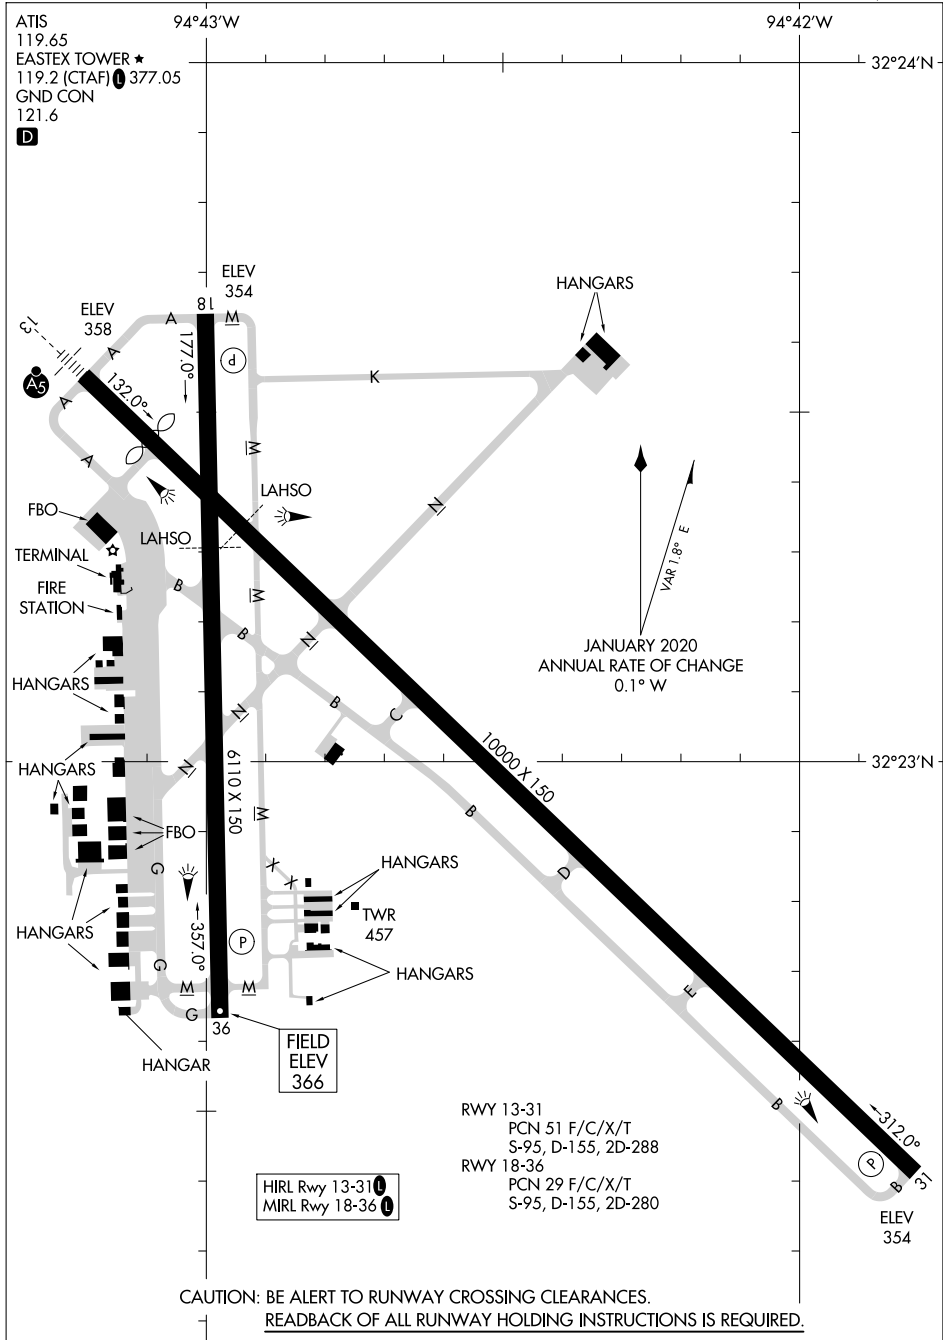

24193

# AIRPORT DIAGRAM

AL-807 (FAA)

EAST TEXAS RGNL (GGG)  
LONGVIEW, TEXAS

SC-2, 08 AUG 2024 to 05 SEP 2024

SC-2, 08 AUG 2024 to 05 SEP 2024

# AIRPORT DIAGRAM

24193

LONGVIEW, TEXAS  
EAST TEXAS RGNL (GGG)