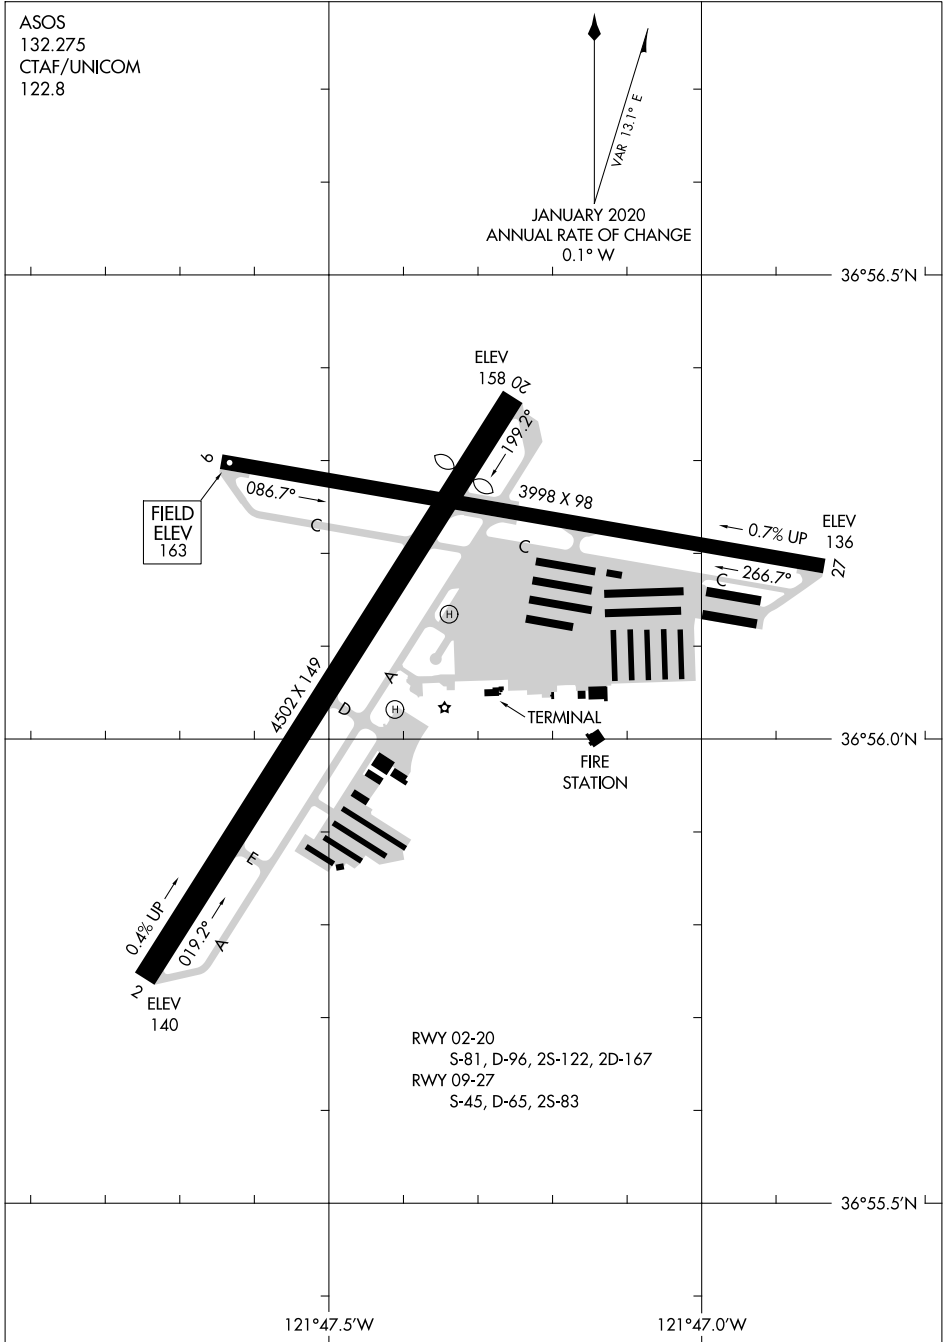

24193

AIRPORT DIAGRAM

AL-805 (FAA)

WATSONVILLE MUNI (WVI)
WATSONVILLE, CALIFORNIA

ASOS
132.275
CTAF/UNICOM
122.8

↑
↑ VAR 13.1° E
JANUARY 2020
ANNUAL RATE OF CHANGE
0.1° W

SW-2, 03 OCT 2024 to 31 OCT 2024

SW-2, 03 OCT 2024 to 31 OCT 2024

AIRPORT DIAGRAM

24193

WATSONVILLE, CALIFORNIA
WATSONVILLE MUNI (WVI)

121°47.5'W

121°47.0'W

36°56.5'N

36°56.0'N

36°55.5'N