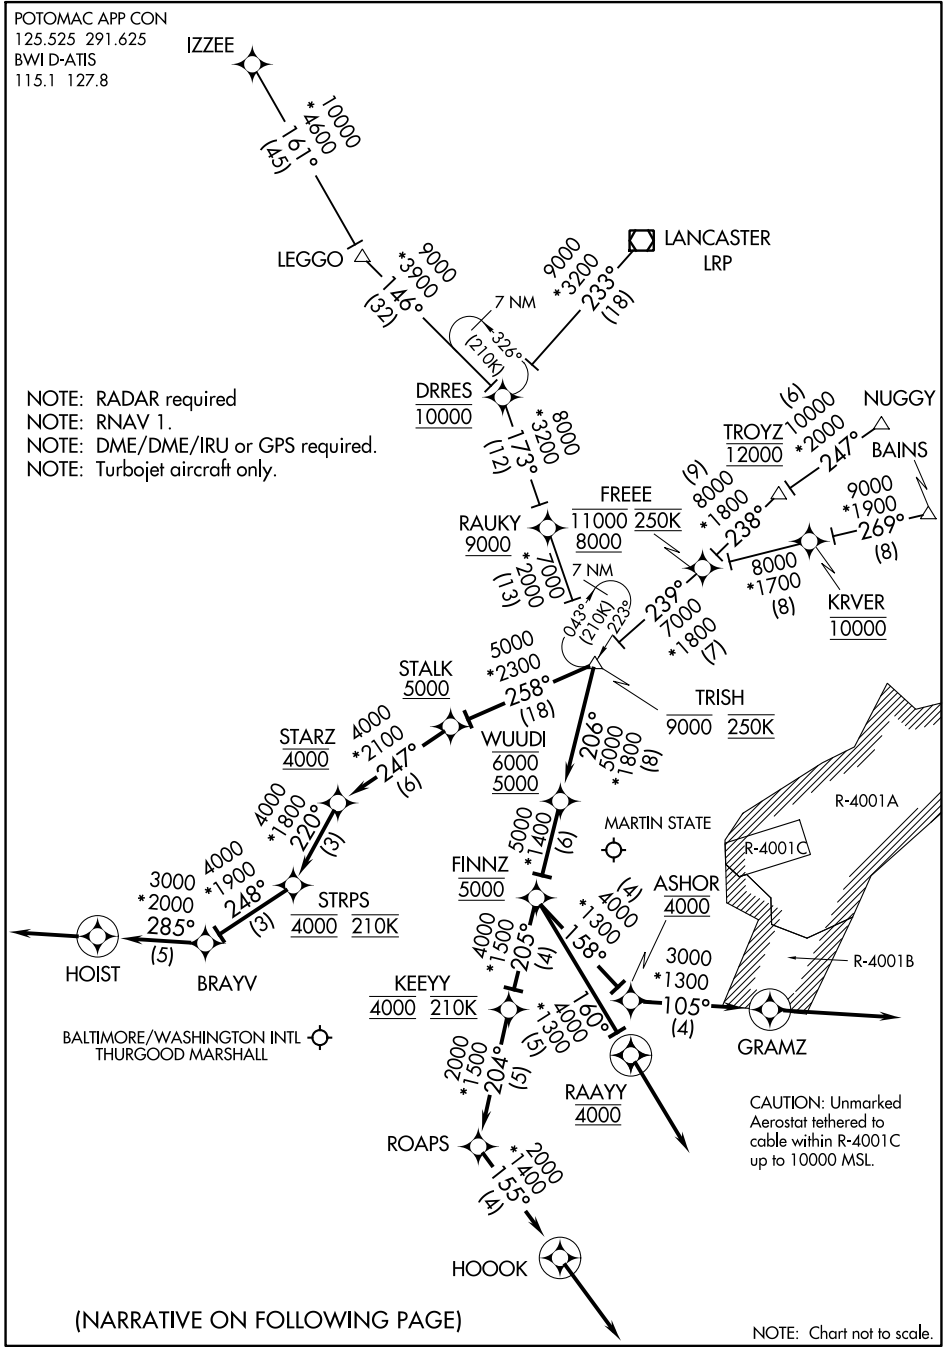

TRISH THREE ARRIVAL (RNAV)

BALTIMORE, MARYLAND

POTOMAC APP CON
125.525 291.625
BWI D-ATIS
115.1 127.8

- NOTE: RADAR required
- NOTE: RNAV 1.
- NOTE: DME/DME/IRU or GPS required.
- NOTE: Turbojet aircraft only.

NE-3, 11 JUL 2024 to 08 AUG 2024

NE-3, 11 JUL 2024 to 08 AUG 2024

(NARRATIVE ON FOLLOWING PAGE)

NOTE: Chart not to scale.

TRISH THREE ARRIVAL (RNAV)

BALTIMORE, MARYLAND