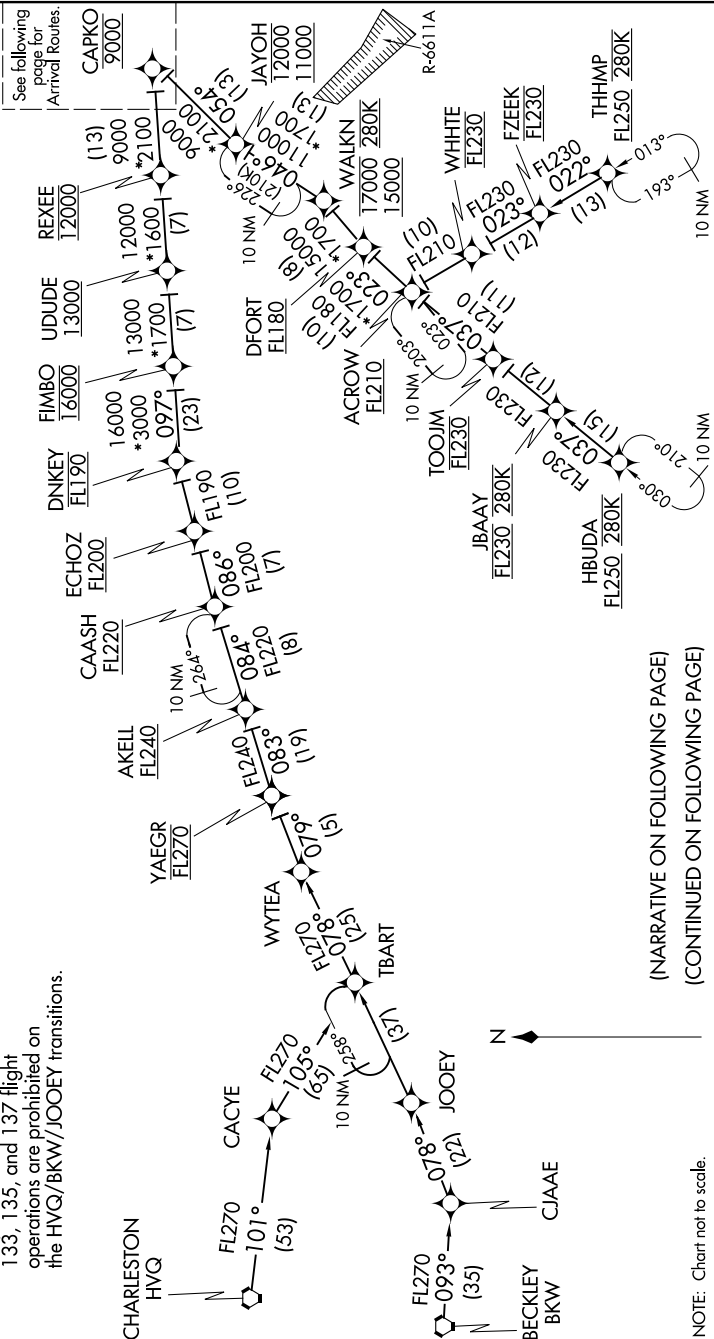

RAVNN SIX ARRIVAL (RNAV) Transition Routes

BALTIMORE, MARYLAND

NE-3, 11 JUL 2024 to 08 AUG 2024

POTOMAC APP CON
128.35 270.275
BWI D-ATIS
115.1 127.8

NOTE: RADAR required.
NOTE: RNAV 1.
NOTE: DME/DME/IRU or GPS required.
NOTE: Turbojet aircraft only.
NOTE: All part 91, 101, 103, 105, 125, 133, 135, and 137 flight operations are prohibited on the HVQ/BKW/JOOEY transitions.

RAVNN SIX ARRIVAL (RNAV) Transition Routes

BALTIMORE, MARYLAND

BECKLEY TRANSITION (BKW.RAVNN6)
CHARLESTON TRANSITION (HVQ.RAVNN6)
HBUDA TRANSITION (HBUDA.RAVNN6): (ATC assigned only).
JOOEY TRANSITION (JOOEY.RAVNN6): (ATC assigned only).
THHMP TRANSITION (THHMP.RAVNN6)

(NARRATIVE ON FOLLOWING PAGE)
(CONTINUED ON FOLLOWING PAGE)

NE-3, 11 JUL 2024 to 08 AUG 2024

NOTE: Chart not to scale.