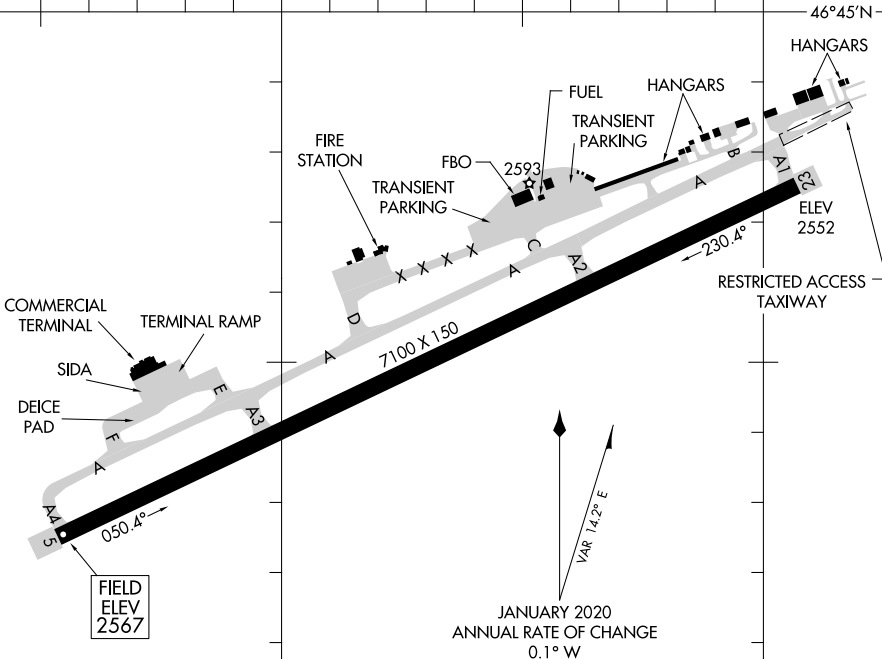

24193

AIRPORT DIAGRAM

AL-798 (FAA)

PULLMAN/MOSCOW RGNL (PUW)
PULLMAN/MOSCOW, WASHINGTON

ASOS
135.675
CTAF/UNICOM
122.8

D

117°07'W

117°06'W

NW-1, 08 AUG 2024 to 05 SEP 2024

NW-1, 08 AUG 2024 to 05 SEP 2024

RWY 05-23
PCN 68 F/C/X/T
S-120, D-239, 2D-385

46°44'N

AIRPORT DIAGRAM

24193

PULLMAN/MOSCOW, WASHINGTON
PULLMAN/MOSCOW RGNL (PUW)