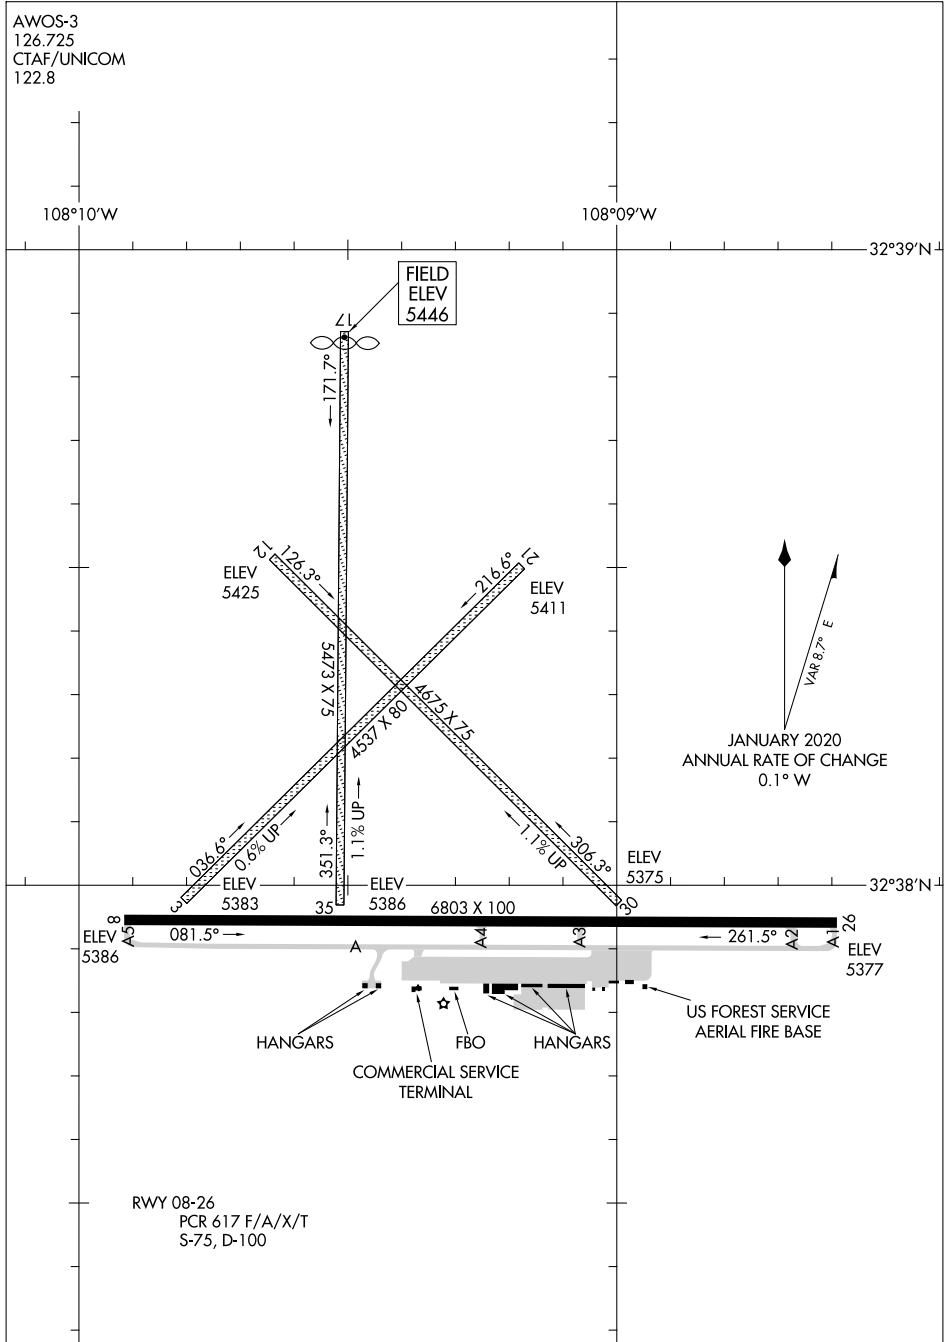

23054

AIRPORT DIAGRAM

AL-793 (FAA)

GRANT COUNTY (SVC)
SILVER CITY, NEW MEXICO

AWOS-3
126.725
CTAF/UNICOM
122.8

108°10'W

108°09'W

32°39'N

SW-1, 03 OCT 2024 to 31 OCT 2024

SW-1, 03 OCT 2024 to 31 OCT 2024

AIRPORT DIAGRAM

23054

SILVER CITY, NEW MEXICO
GRANT COUNTY (SVC)