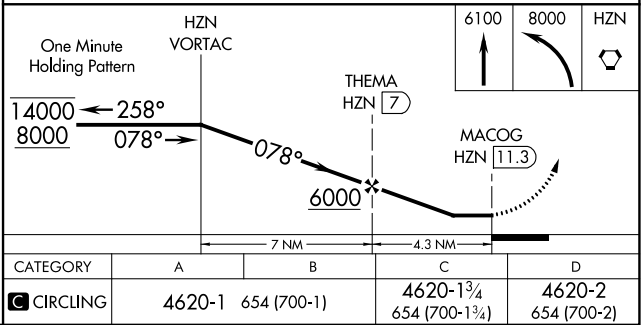

VORTAC HZN 114.1 Chan 88	APP CRS 078°	Rwy Idg TDZE Apt Elev 3966	N/A N/A 3966

VOR-B
FALLON MUNI (F'LX)

DME required.

▼ Circling NA to Rwy 13 and 31. Circling to Rwy 21 NA at night. When local altimeter not received, use Fallon NAS altimeter setting.

MISSED APPROACH: Climb to 6100 then climbing left turn to 8000 direct HZN VORTAC and hold.

AWOS-AV 118.25	KNFL ATIS* 370.925	NAVY FALLON APP CON* 120.85 360.2	UNICOM 122.8 (CTAF)

SW-4, 03 OCT 2024 to 31 OCT 2024

SW-4, 03 OCT 2024 to 31 OCT 2024