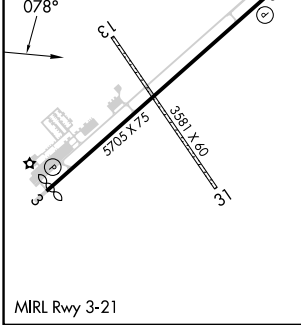

VORTAC HZN 114.1 Chan 88	APP CRS 078°	Rwy Idg TDZE Apt Elev 3966	N/A N/A 3966

VOR-B
FALLON MUNI (F'LX)

DME required.

▼ Circling NA to Rwy 13 and 31. Circling to Rwy 21 NA at night. When local altimeter not received, use Fallon NAS altimeter setting.

MISSED APPROACH: Climb to 6100 then climbing left turn to 8000 direct HZN VORTAC and hold.

AWOS-AV 118.25	KNFL ATIS* 370.925	NAVY FALLON APP CON* 120.85 360.2	UNICOM 122.8 (CTAF)

SW-4, 03 OCT 2024 to 31 OCT 2024

SW-4, 03 OCT 2024 to 31 OCT 2024