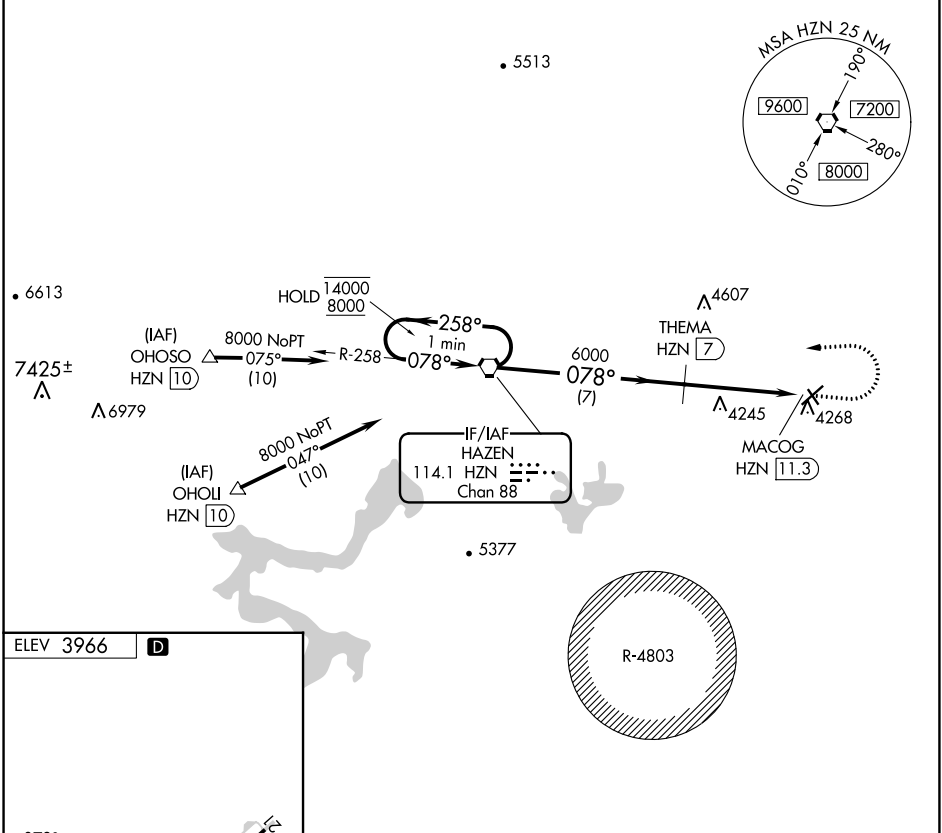

VORTAC HZN 114.1 Chan 88	APP CRS 078°	Rwy Idg TDZE Apt Elev 3966	N/A N/A 3966
--	------------------------	--------------------------------------	---------------------------

VOR-B
FALLON MUNI (F'LX)

DME required.

▼ Circling NA to Rwy 13 and 31. Circling to Rwy 21 NA at night. When local altimeter not received, use Fallon NAS altimeter setting.

MISSED APPROACH: Climb to 6100 then climbing left turn to 8000 direct HZN VORTAC and hold.

AWOS-AV 118.25	KNFL ATIS* 370.925	NAVY FALLON APP CON* 120.85 360.2	UNICOM 122.8 (CTAF)
--------------------------	------------------------------	---	-------------------------------

SW-4, 03 OCT 2024 to 31 OCT 2024

SW-4, 03 OCT 2024 to 31 OCT 2024