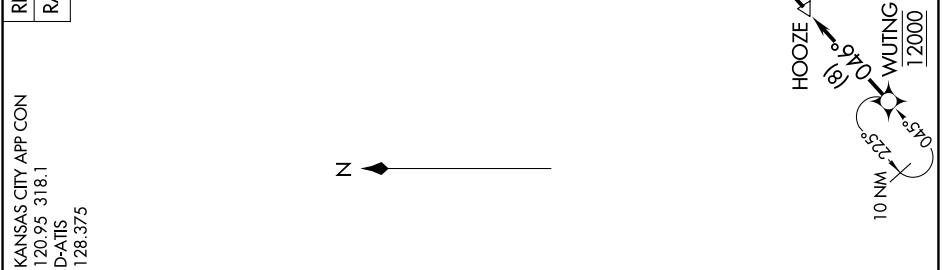

(WUTNG.WUTNG3) 23222

AL-780 (FAA)

KANSAS CITY INTL (MCI)  
KANSAS CITY, MISSOURI

# WUTNG THREE ARRIVAL (RNAV) Arrival Routes

NC-3, 05 SEP 2024 to 03 OCT 2024

RNAV 1 - DME/DME/IRU or GPS.  
RADAR required.

KANSAS CITY APP CON  
120.95 318.1  
D-ATIS  
128.375

NOTE: Expect runway assignment from Kansas City TRACON upon initial contact.

(NARRATIVE ON FOLLOWING PAGE)

NC-3, 05 SEP 2024 to 03 OCT 2024

NOTE: Chart not to scale.