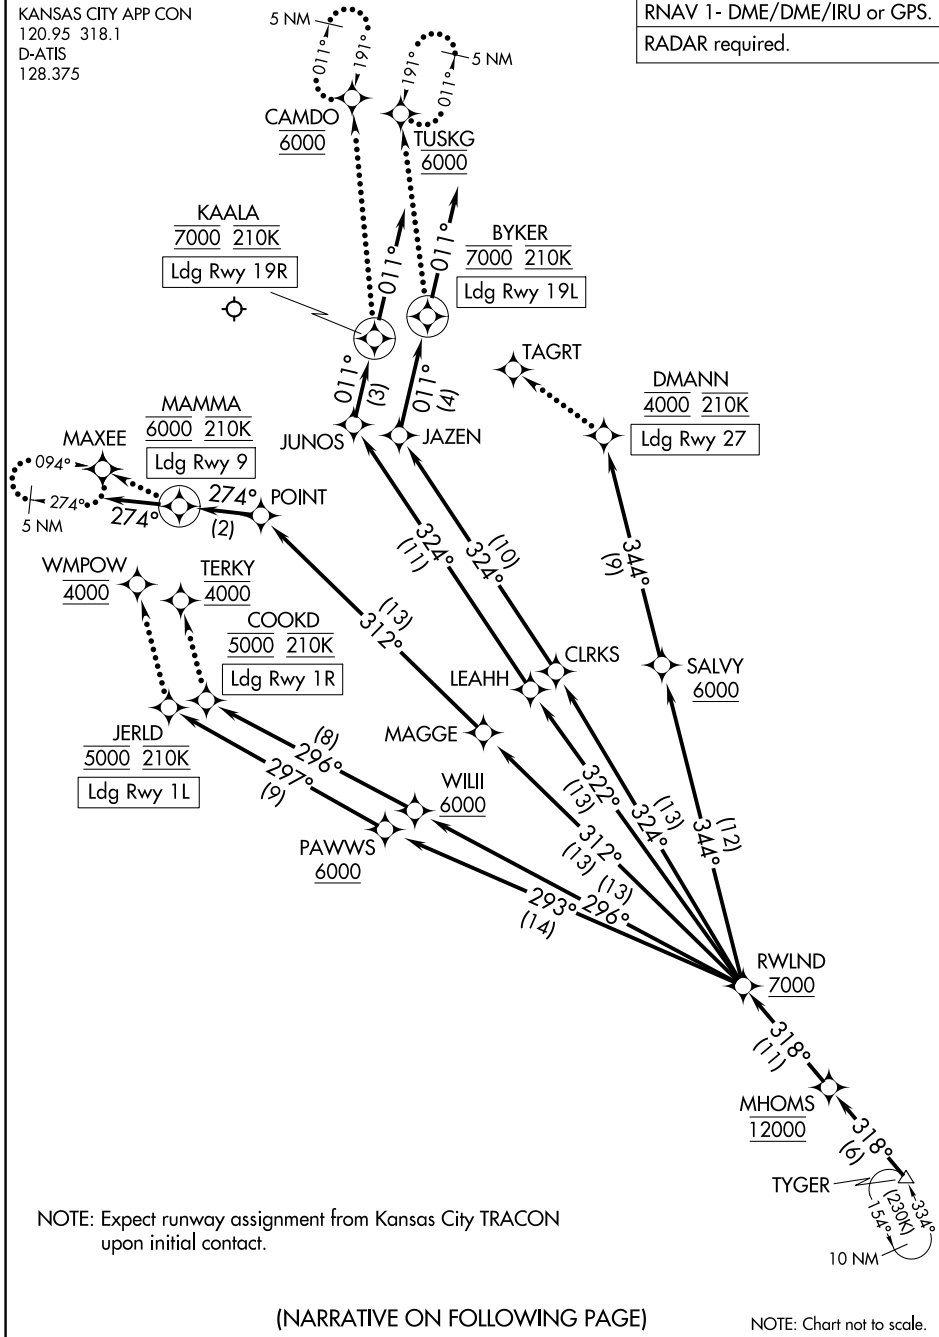

(TYGER.MHOMS3) 23222

AL-780 (FAA)

KANSAS CITY INTL (MCI)
KANSAS CITY, MISSOURI

MHOMS THREE ARRIVAL (RNAV) Arrival Routes

KANSAS CITY APP CON
120.95 318.1
D-ATIS
128.375

RNAV 1- DME/DME/IRU or GPS.
RADAR required.

NC-3, 31 OCT 2024 to 28 NOV 2024

NC-3, 31 OCT 2024 to 28 NOV 2024

NOTE: Expect runway assignment from Kansas City TRACON upon initial contact.

(NARRATIVE ON FOLLOWING PAGE)

NOTE: Chart not to scale.

MHOMS THREE ARRIVAL (RNAV) Arrival Routes

KANSAS CITY, MISSOURI
KANSAS CITY INTL (MCI)

(TYGER.MHOMS3) 10AUG23