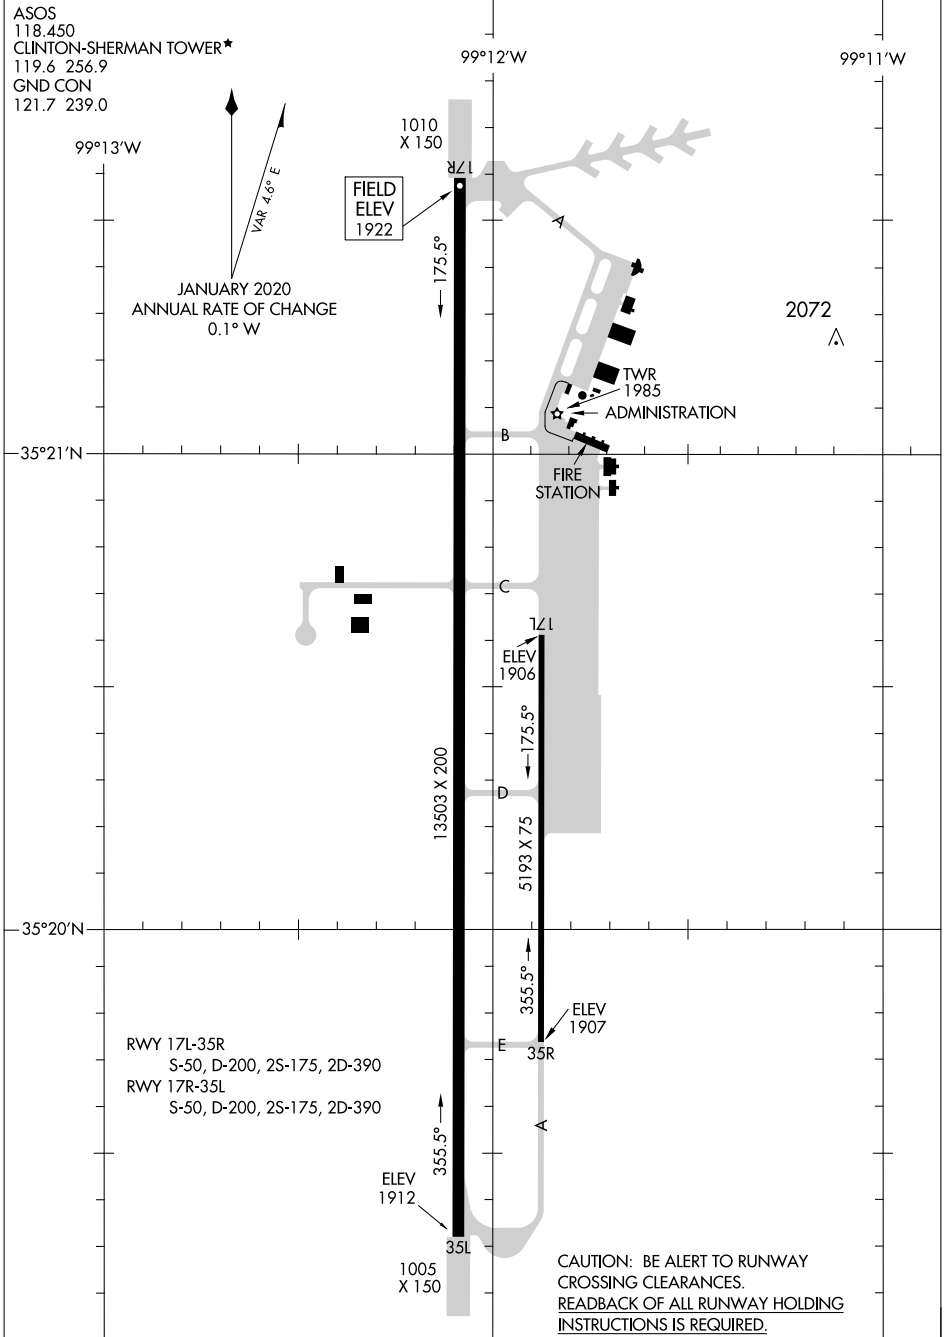

22027

# AIRPORT DIAGRAM

CLINTON/SHERMAN (CSM)  
BURNS FLAT, OKLAHOMA

AL-778 (FAA)

SC-1, 08 AUG 2024 to 05 SEP 2024

SC-1, 08 AUG 2024 to 05 SEP 2024

# AIRPORT DIAGRAM

22027

BURNS FLAT, OKLAHOMA  
CLINTON/SHERMAN (CSM)