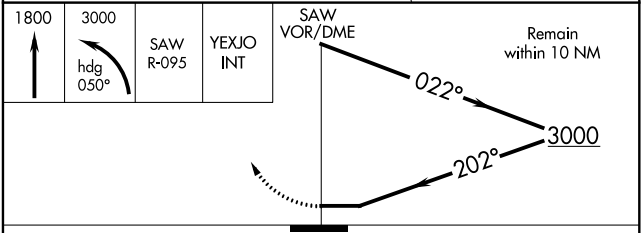

VOR/DME SAW 117.1 Chan 118	APP CRS 202°	Rwy Idg TDZE Apt Elev	9072 1204 1204
---	------------------------	-----------------------------	---

VOR RWY 19

SAWYER INTL (SAW)

▽ MISSED APPROACH: Climb to 1800 then climbing left turn to 3000 on heading 050° and SAW VOR/DME R-095 to YEXJO Int and hold.

AWOS-3 118.375	MINNEAPOLIS CENTER 119.1 290.2	SAWYER TOWER ★ 119.975 (CTAF) ①	GND CON 121.65	UNICOM 122.7
--------------------------	--	--	--------------------------	------------------------

CATEGORY	A	B	C	D
S-19	1780-1	576 (600-1)	1780-1 ⁵ / ₈	576 (600-1 ⁵ / ₈)
C CIRCLING	1780-1	576 (600-1)	1820-1 ³ / ₄ 616 (700-1 ³ / ₄)	1820-2 616 (700-2)