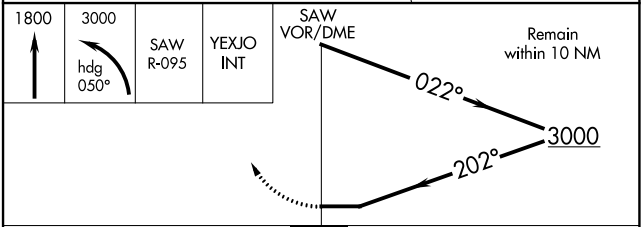

VOR/DME SAW 117.1 Chan 118	APP CRS 202°	Rwy Idg TDZE Apt Elev	9072 1204 1204
---	------------------------	-----------------------------	---

VOR RWY 19
MARQUETTE/SAWYER RGNL (SAW)

<p>▽</p>		<p>MISSED APPROACH: Climb to 1800 then climbing left turn to 3000 on heading 050° and SAW VOR/DME R-095 to YEXJO Int and hold.</p>	
AWOS-3PT 118.375	MINNEAPOLIS CENTER 119.1 290.2	SAWYER TOWER ★ 119.975 (CTAF) 1	GND CON 121.65
		UNICOM 122.7	

CATEGORY	A	B	C	D
S-19	1780-1	576 (600-1)	1780-1 ⁵ / ₈	576 (600-1 ⁵ / ₈)
C CIRCLING	1780-1	576 (600-1)	1820-1 ³ / ₄ 616 (700-1 ³ / ₄)	1820-2 616 (700-2)

EC-1, 31 OCT 2024 to 28 NOV 2024

EC-1, 31 OCT 2024 to 28 NOV 2024