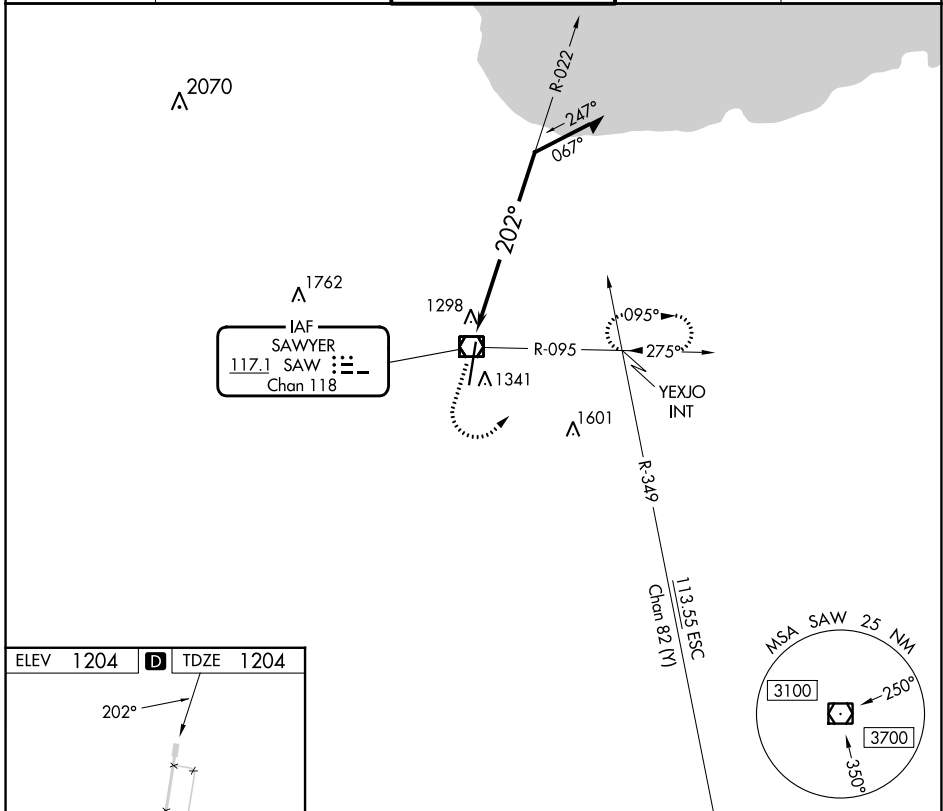

VOR/DME SAW 117.1 Chan 118	APP CRS 202°	Rwy Idg TDZE Apt Elev	9072 1204 1204
---	------------------------	-----------------------------	---

VOR RWY 19
MARQUETTE/SAWYER RGNL (SAW)

<p>▽</p>		<p>MISSED APPROACH: Climb to 1800 then climbing left turn to 3000 on heading 050° and SAW VOR/DME R-095 to YEXJO Int and hold.</p>	
AWOS-3PT 118.375	MINNEAPOLIS CENTER 119.1 290.2	SAWYER TOWER ★ 119.975 (CTAF) 1	GND CON 121.65
		UNICOM 122.7	

CATEGORY	A	B	C	D
S-19	1780-1	576 (600-1)	1780-1 ⁵ / ₈	576 (600-1 ⁵ / ₈)
C CIRCLING	1780-1	576 (600-1)	1820-1 ³ / ₄ 616 (700-1 ³ / ₄)	1820-2 616 (700-2)

EC-1, 31 OCT 2024 to 28 NOV 2024

EC-1, 31 OCT 2024 to 28 NOV 2024