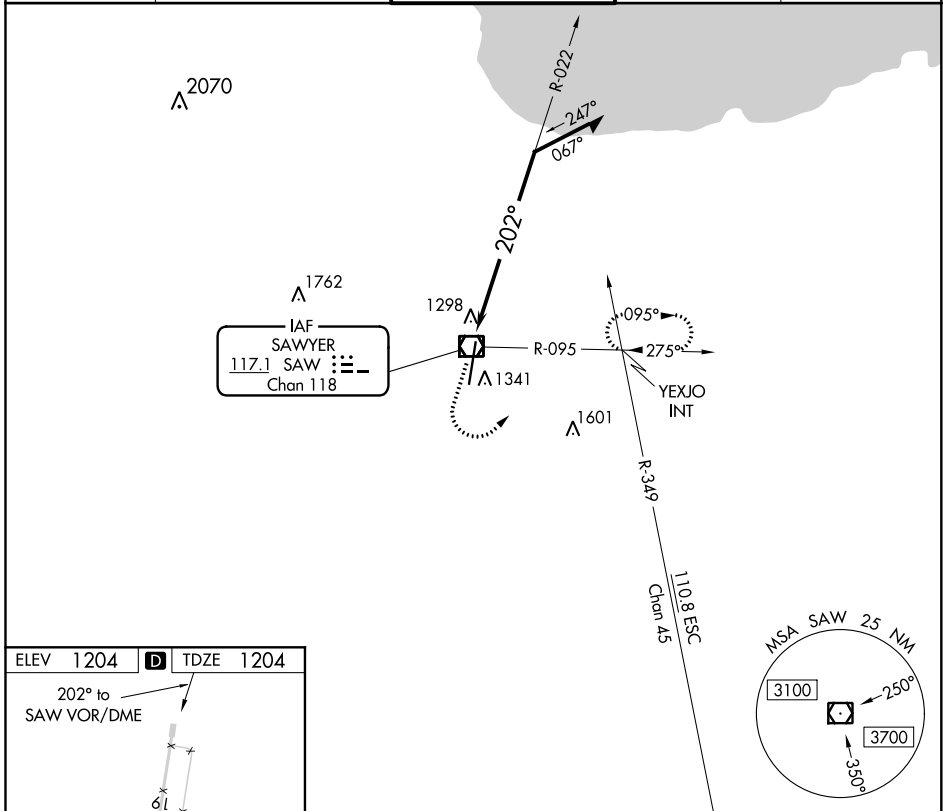

VOR/DME SAW 117.1 Chan 118	APP CRS 202°	Rwy Idg TDZE Apt Elev	9072 1204 1204
---	------------------------	-----------------------------	---

VOR RWY 19

SAWYER INTL (SAW)

▽ MISSED APPROACH: Climb to 1800 then climbing left turn to 3000 on heading 050° and SAW VOR/DME R-095 to YEXJO Int and hold.

AWOS-3 118.375	MINNEAPOLIS CENTER 119.1 290.2	SAWYER TOWER ★ 119.975 (CTAF) ①	GND CON 121.65	UNICOM 122.7
--------------------------	--	--	--------------------------	------------------------

CATEGORY	A	B	C	D
S-19	1780-1	576 (600-1)	1780-1 ⁵ / ₈	576 (600-1 ⁵ / ₈)
C CIRCLING	1780-1	576 (600-1)	1820-1 ³ / ₄ 616 (700-1 ³ / ₄)	1820-2 616 (700-2)

EC-1, 02 DEC 2021 to 30 DEC 2021

EC-1, 02 DEC 2021 to 30 DEC 2021