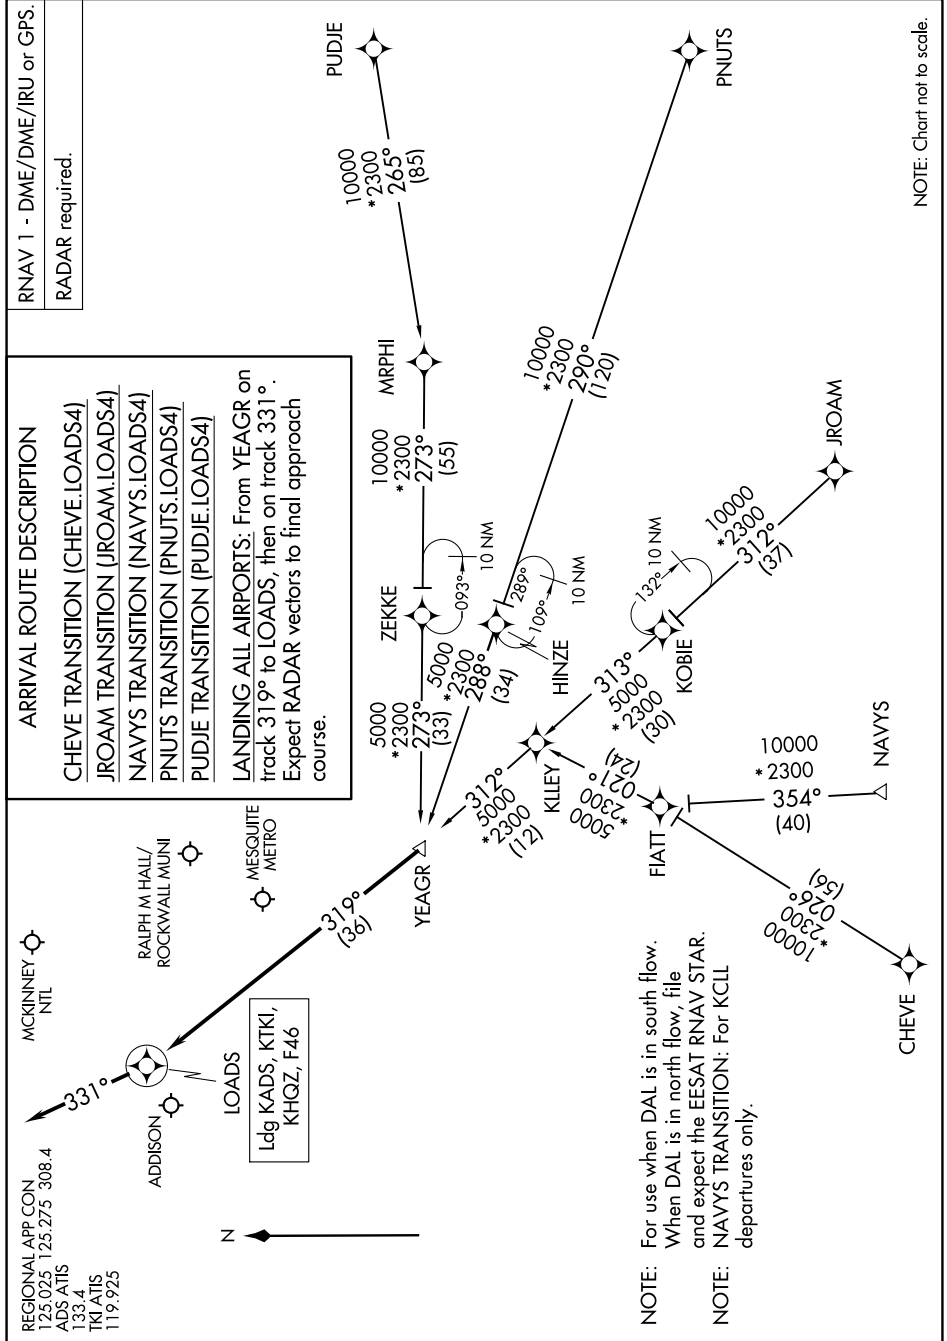

# LOADS FOUR ARRIVAL (RNAV)

DALLAS, TEXAS

SC-2, 21 MAR 2024 to 18 APR 2024

NOTE: Chart not to scale.

SC-2, 21 MAR 2024 to 18 APR 2024

# LOADS FOUR ARRIVAL (RNAV)

(YEAGR.LOADS4) 20APR23

DALLAS, TEXAS