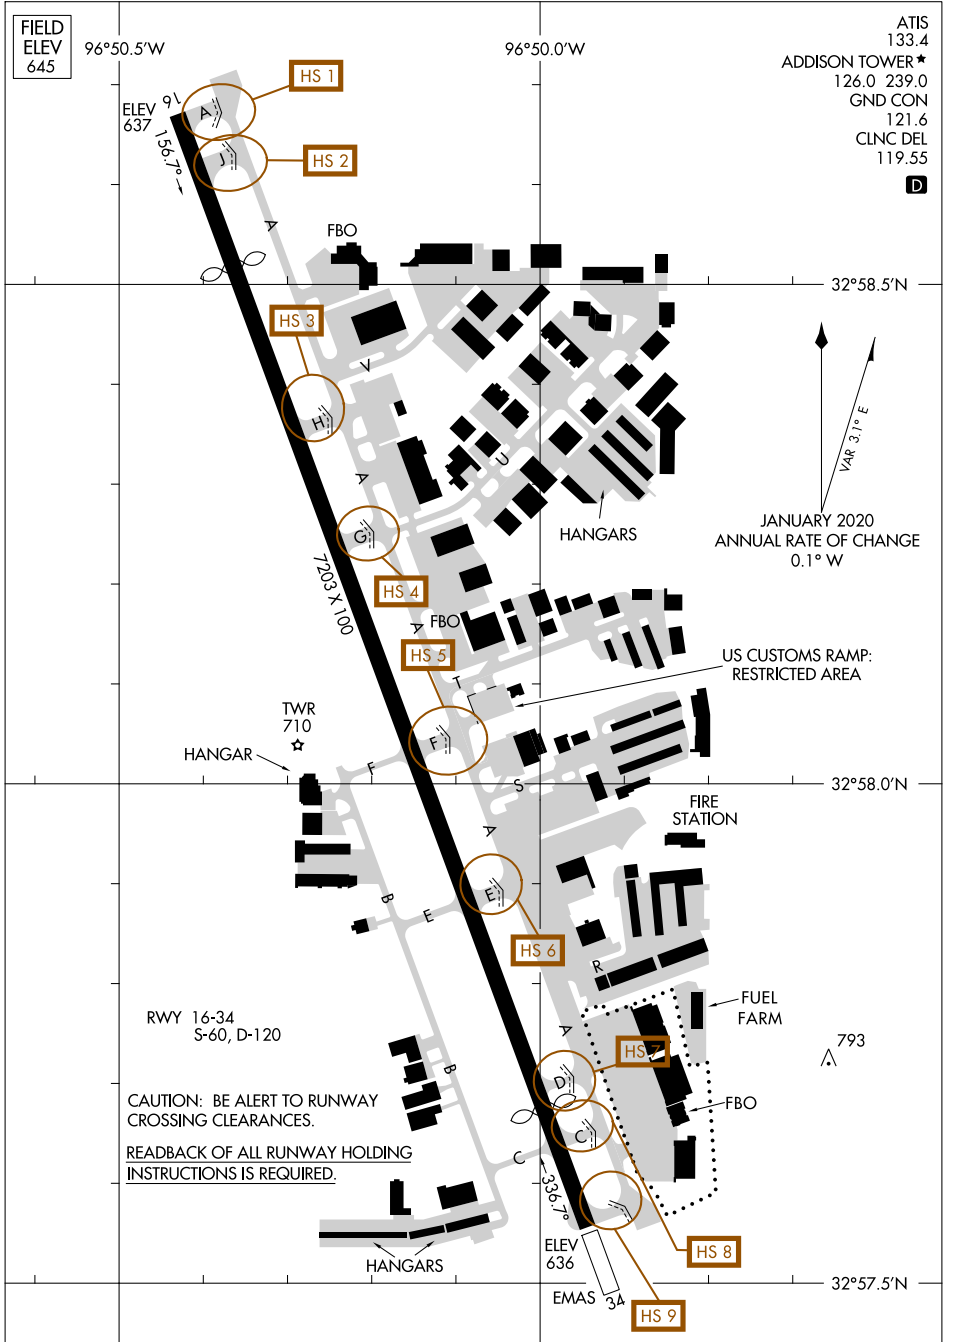

24025
AIRPORT DIAGRAM

AL-768 (FAA)

ADDISON (ADS)
 DALLAS, TEXAS

SC-2, 21 MAR 2024 to 18 APR 2024

SC-2, 21 MAR 2024 to 18 APR 2024

AIRPORT DIAGRAM
 24025

DALLAS, TEXAS
ADDISON (ADS)