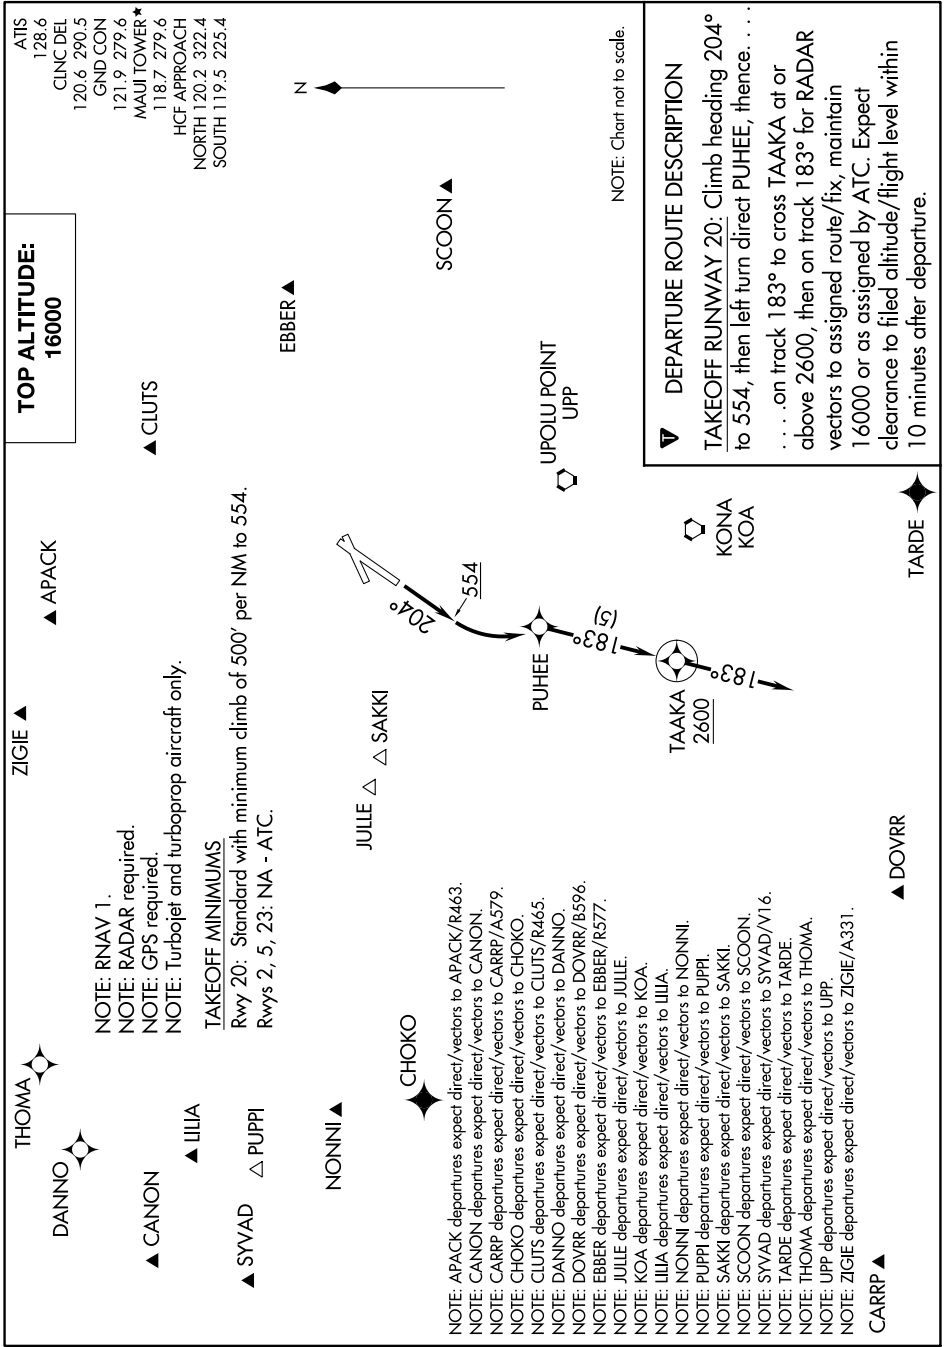

PUHEE ONE DEPARTURE (RNAV)

AL-762 (FAA)

KAHALUI (OGG)(PHOG)
KAHALUI, HAWAII

PAC, 05 SEP 2024 to 31 OCT 2024

PUHEE ONE DEPARTURE (RNAV)

KAHALUI, HAWAII
KAHALUI (OGG)(PHOG)

PAC, 05 SEP 2024 to 31 OCT 2024