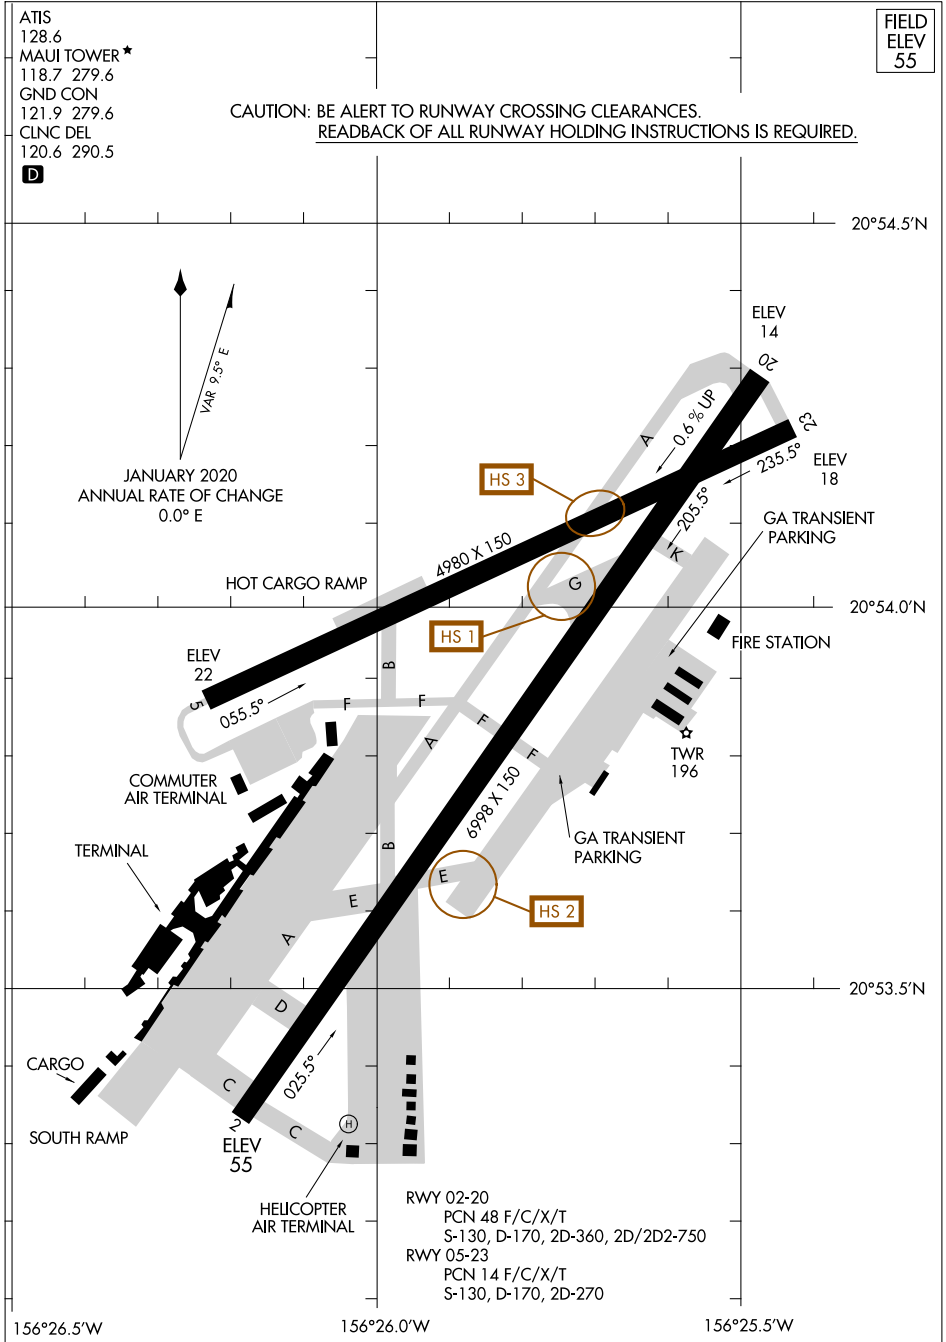

24193

AIRPORT DIAGRAM

AL-762 (FAA)

KAHULUI (OGG)(PHOG)
KAHULUI, HAWAII

ATIS
 128.6
 MAUI TOWER *
 118.7 279.6
 GND CON
 121.9 279.6
 CLNC DEL
 120.6 290.5

FIELD
 ELEV
 55

CAUTION: BE ALERT TO RUNWAY CROSSING CLEARANCES.
 READBACK OF ALL RUNWAY HOLDING INSTRUCTIONS IS REQUIRED.

D

PAC: 05 SEP 2024 to 31 OCT 2024

PAC: 05 SEP 2024 to 31 OCT 2024

AIRPORT DIAGRAM

24193

KAHULUI, HAWAII
KAHULUI (OGG)(PHOG)