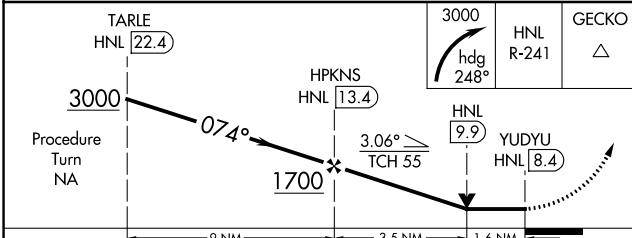

VORTAC HNL 114.8 Chan 95	APP CRS 074°	Rwy Idg TDZE Apt Elev	8000 17 30
--	------------------------	-----------------------------	---------------------------------------

VOR/DME RWY 4R

KALAEOLO (JOHN RODGERS FIELD) (JRF)(PHJR)

<p>Circling NA north of Rwy 4R-22L. Inop table does not apply.</p>	<p>MALSF</p>	<p>MISSED APPROACH: Climbing right turn to 3000 via heading 248° and HNL VORTAC R-241 to GECKO/HNL 22.4 DME and hold.</p>	
		<p>ATIS 119.8</p>	<p>HCF CENTER 118.3 269.0</p>

PAC, 25 FEB 2021 to 22 APR 2021

PAC, 25 FEB 2021 to 22 APR 2021

CATEGORY	A	B	C	D
S-4R	560-1 543 (600-1)		560-1½ 543 (600-1½)	560-1¾ 543 (600-1¾)
CIRCLING	560-1 530 (600-1)		560-1½ 530 (600-1½)	580-2 550 (600-2)