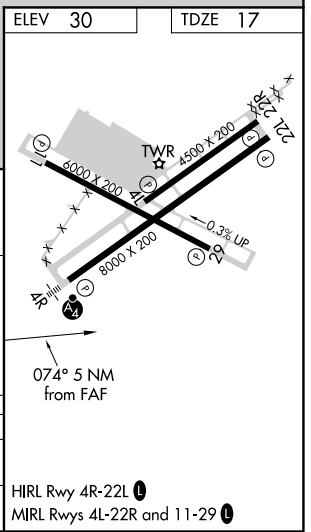

VORTAC HNL 114.8 Chan 95	APP CRS 074°	Rwy Idg TDZE Apt Elev	8000 17 30
--	------------------------	-----------------------------	---------------------------------------

VOR/DME RWY 4R

KALAEOLO (JOHN RODGERS FIELD) (JRF)(PHJR)

<p>Circling NA north of Rwy 4R-22L. Inop table does not apply.</p>	<p>MALSF</p>	<p>MISSED APPROACH: Climbing right turn to 3000 via heading 248° and HNL VORTAC R-241 to GECKO/HNL 22.4 DME and hold.</p>	
		<p>ATIS 119.8</p>	<p>HCF CENTER 118.3 269.0</p>

PAC, 25 FEB 2021 to 22 APR 2021

PAC, 25 FEB 2021 to 22 APR 2021

CATEGORY	A	B	C	D
S-4R	560-1 543 (600-1)		560-1½ 543 (600-1½)	560-1¾ 543 (600-1¾)
CIRCLING	560-1 530 (600-1)		560-1½ 530 (600-1½)	580-2 550 (600-2)