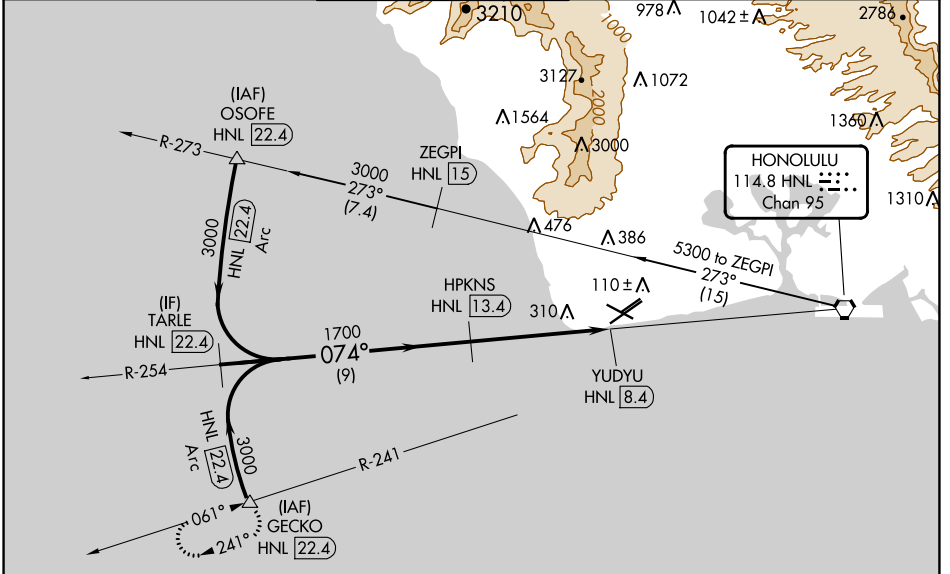

VORTAC HNL 114.8 Chan 95	APP CRS 074°	Rwy Idg TDZE Apt Elev	8000 17 30
--	------------------------	-----------------------------	---------------------------------------

VOR/DME RWY 4R

KALAEOLO (JOHN RODGERS FIELD) (JRF)(PHJR)

<p>Circling NA north of Rwy 4R-22L. Inop table does not apply.</p>	<p>MALSF</p>	<p>MISSED APPROACH: Climbing right turn to 3000 via heading 248° and HNL VORTAC R-241 to GECKO/HNL 22.4 DME and hold.</p>	
		<p>ATIS 119.8</p>	<p>HCF CENTER 118.3 269.0</p>

PAC, 25 FEB 2021 to 22 APR 2021

PAC, 25 FEB 2021 to 22 APR 2021

CATEGORY	A	B	C	D
S-4R	560-1 543 (600-1)		560-1½ 543 (600-1½)	560-1¾ 543 (600-1¾)
CIRCLING	560-1 530 (600-1)		560-1½ 530 (600-1½)	580-2 550 (600-2)