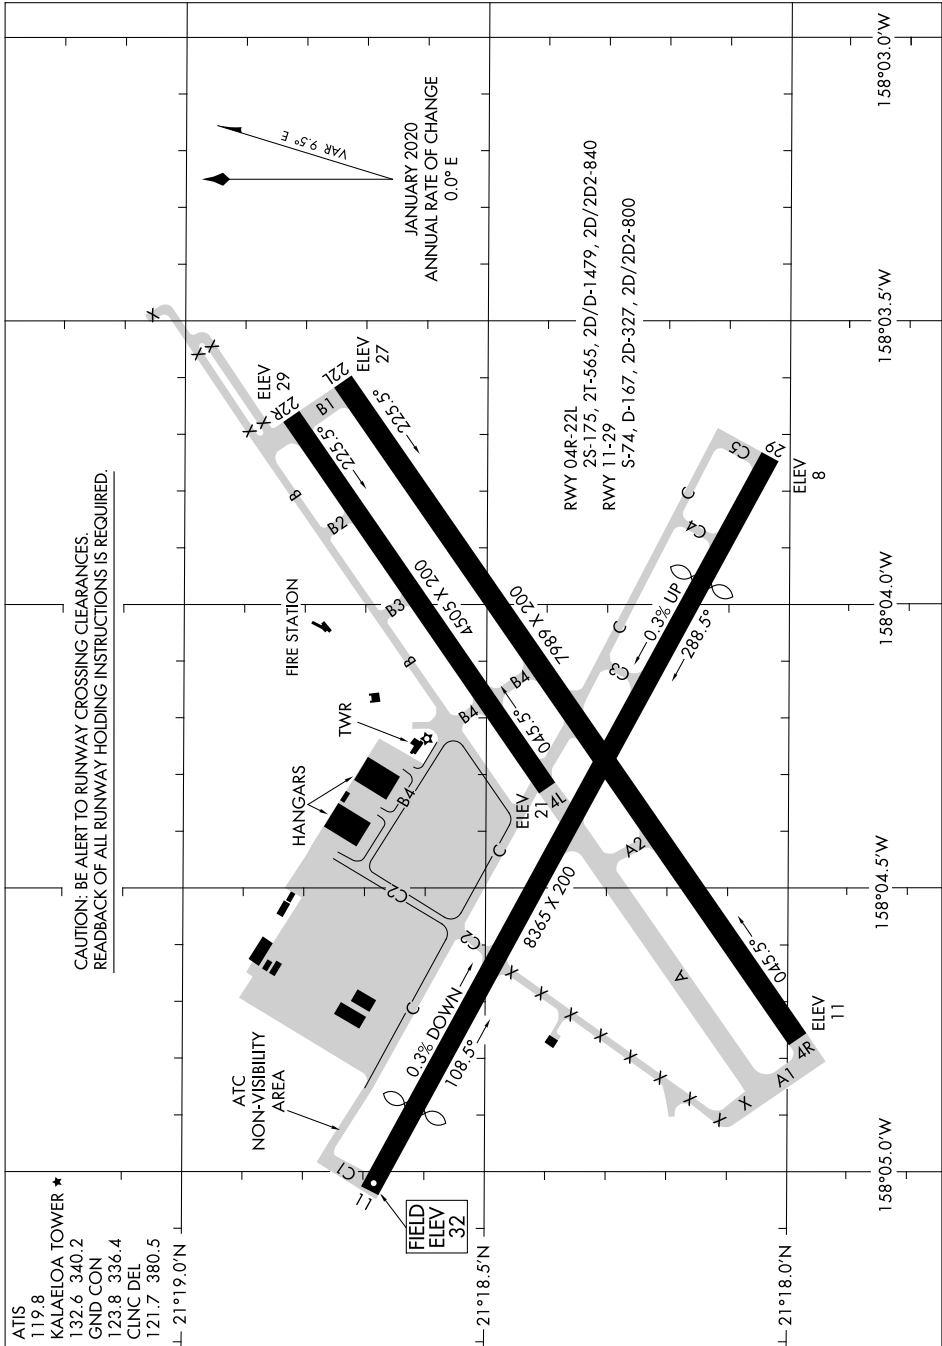

AIRPORT DIAGRAM

KALAELOA (JOHN RODGERS FLD) (JRF)(PHJR)
AL-761 (FAA) KAPOLEI, HAWAII

PAC, 31 OCT 2024 to 26 DEC 2024

PAC, 31 OCT 2024 to 26 DEC 2024

AIRPORT DIAGRAM

KALAELOA (JOHN RODGERS FLD) (JRF)(PHJR)
KAPOLEI, HAWAII