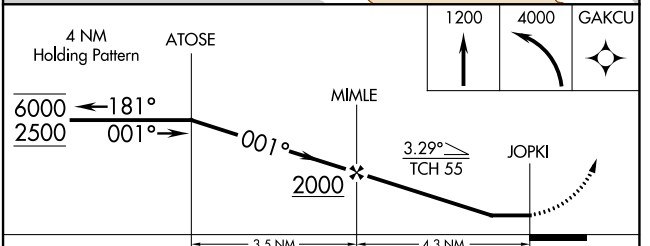

# RNAV (GPS)-B

MOLOKAI (MKK)(PHMK)

RNP APCH.		MISSED APPROACH: Climb to 1200 then climbing left turn 4000 direct GAKCU and hold, continue climb-in-hold to 4000.	
<p><b>▼</b> Circling to Rwy 17, 23 NA at night.</p> <p><b>▲</b> Circling NA east of Rwy 35 and southeast of Rwy 23.</p>			
ATIS	HCF CENTER	MOLOKAI TOWER ★	GND CON
128.2	124.1 317.5	125.7 (CTAF) 0 306.2	121.9

CATEGORY	A	B	C	D
<b>C</b> CIRCLING	980-1 526 (600-1)	1100-1 646 (700-1)	1640-3 1186 (1200-3)	1920-3 1466 (1500-3)

PAC: 05 SEP 2024 to 31 OCT 2024

PAC: 05 SEP 2024 to 31 OCT 2024