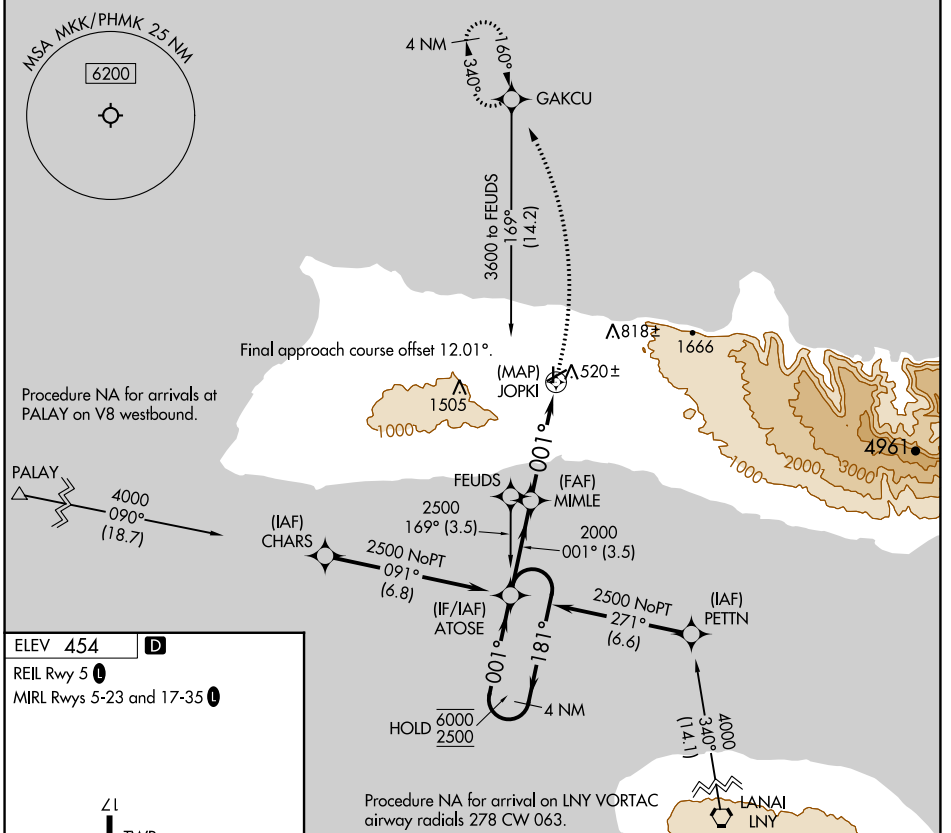

APP CRS	Rwy Idg	N/A
001°	TDZE	N/A
	Apt Elev	454

# RNAV (GPS)-B

MOLOKAI (MKK)(PHMK)

RNP APCH.		MISSED APPROACH: Climb to 1200 then climbing left turn 4000 direct GAKCU and hold, continue climb-in-hold to 4000.	
<p><b>▼</b> Circling to Rwy 17, 23 NA at night.</p> <p><b>▲</b> Circling NA east of Rwy 35 and southeast of Rwy 23.</p>			
ATIS	HCF CENTER	MOLOKAI TOWER ★	GND CON
128.2	124.1 317.5	125.7 (CTAF) 0 306.2	121.9

CATEGORY	A	B	C	D
<b>C</b> CIRCLING	980-1 526 (600-1)	1100-1 646 (700-1)	1640-3 1186 (1200-3)	1920-3 1466 (1500-3)

PAC: 05 SEP 2024 to 31 OCT 2024

PAC: 05 SEP 2024 to 31 OCT 2024