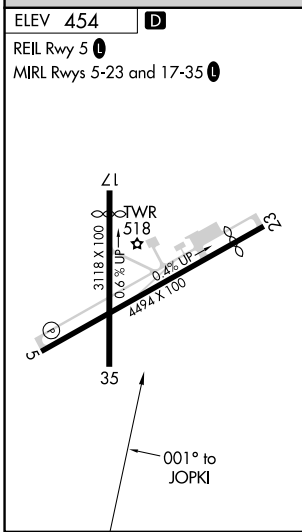

APP CRS	Rwy Idg	N/A
001°	TDZE	N/A
	Apt Elev	454

# RNAV (GPS)-B

MOLOKAI (MKK)(PHMK)

RNP APCH.		MISSED APPROACH: Climb to 1200 then climbing left turn 4000 direct GAKCU and hold, continue climb-in-hold to 4000.	
<p><b>▼</b> Circling to Rwy 17, 23 NA at night.</p> <p><b>▲</b> Circling NA east of Rwy 35 and southeast of Rwy 23.</p>			
ATIS	HCF CENTER	MOLOKAI TOWER ★	GND CON
128.2	124.1 317.5	125.7 (CTAF) 0 306.2	121.9

CATEGORY	A	B	C	D
<b>C</b> CIRCLING	980-1 526 (600-1)	1100-1 646 (700-1)	1640-3 1186 (1200-3)	1920-3 1466 (1500-3)

PAC: 05 SEP 2024 to 31 OCT 2024

PAC: 05 SEP 2024 to 31 OCT 2024