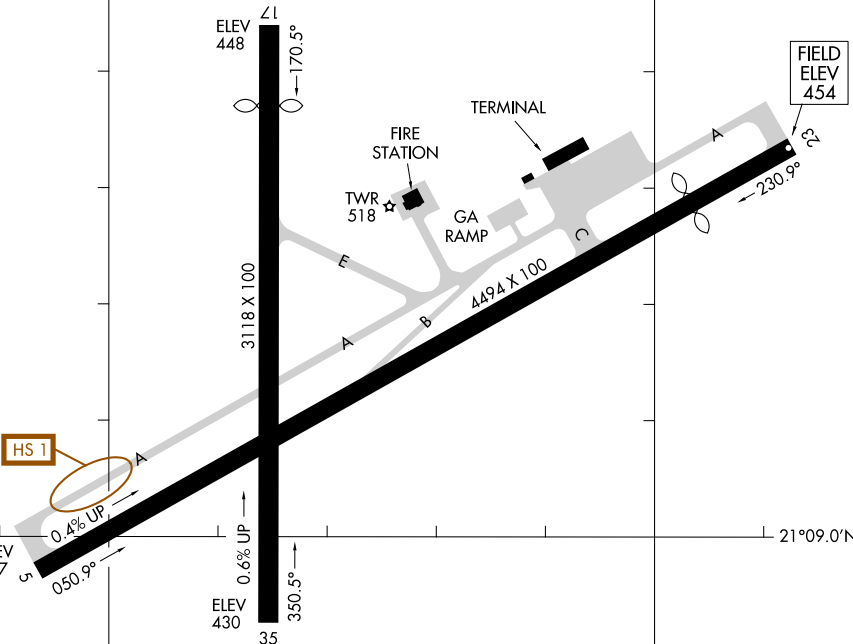

22195

AIRPORT DIAGRAM

MOLOKAI (MKK) (PHMK)
KAUNAKAKAI, HAWAII

AL-759 (FAA)

ATIS
128.2
MOLOKAI TOWER ★
125.7 306.2
GND CON
121.9

21°09.5'N

PAC, 05 SEP 2024 to 31 OCT 2024

HS 1

PAC, 05 SEP 2024 to 31 OCT 2024

21°09.0'N

RWY 05-23
PCN 28 F/A/W/T
S-30, D-48
RWY 17-35
PCN 4 F/B/W/T
S-13

CAUTION: BE ALERT TO RUNWAY CROSSING CLEARANCES.
READBACK OF ALL RUNWAY HOLDING INSTRUCTIONS IS REQUIRED.