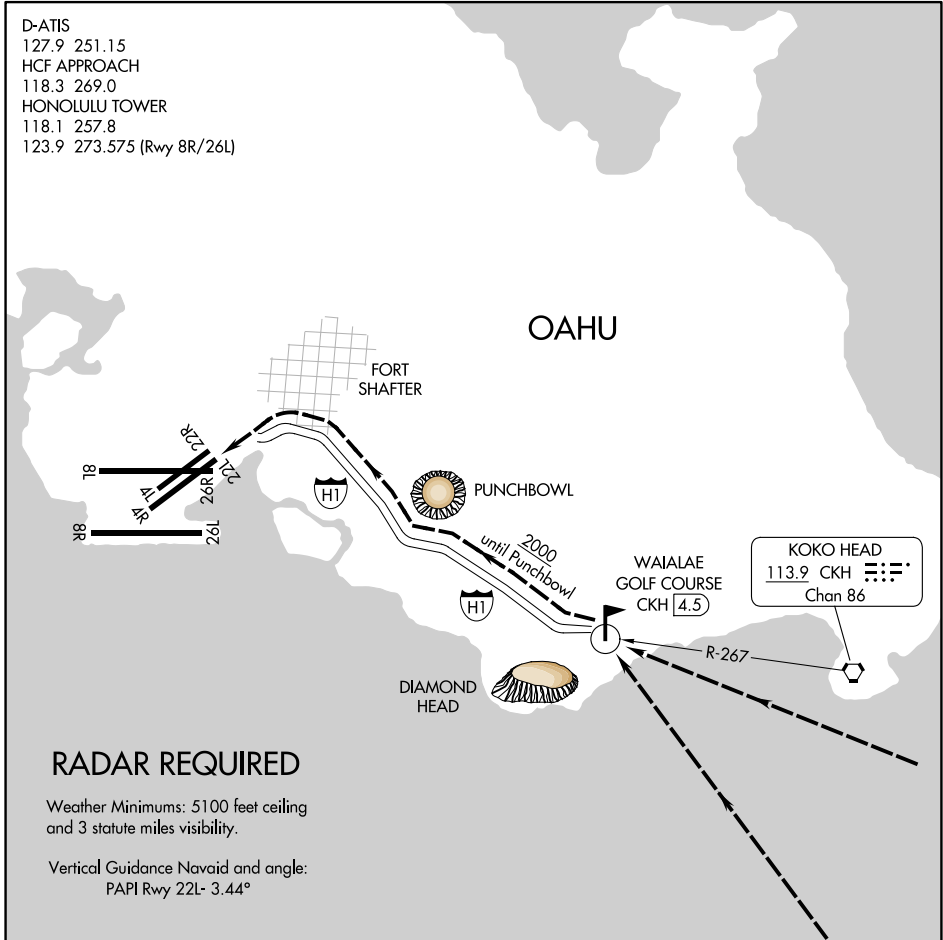

D-ATIS
 127.9 251.15
 HCF APPROACH
 118.3 269.0
 HONOLULU TOWER
 118.1 257.8
 123.9 273.575 (Rwy 8R/26L)

PAC, 05 SEP 2024 to 31 OCT 2024

PAC, 05 SEP 2024 to 31 OCT 2024

WAIALAE GOLF COURSE VISUAL APPROACH RWY 22L

PROCEDURE NOT AUTHORIZED AT NIGHT
 RESTRICTED TO CAT I AND CAT II AIRCRAFT ONLY
 Pilots may expect landing Runway 22R.