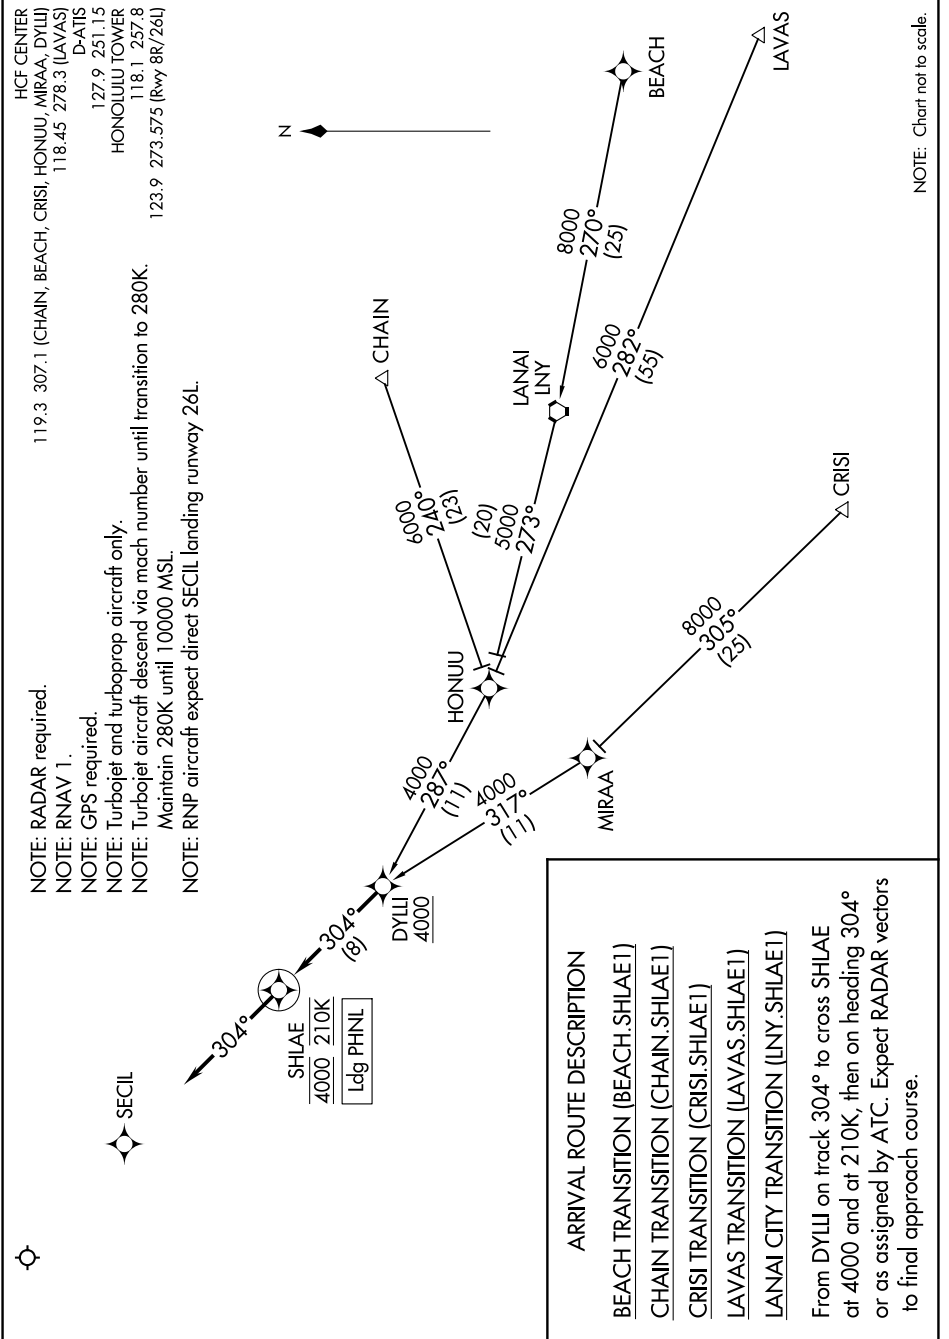

(DYLLI.SHLAE1) 21112

SHLAE ONE ARRIVAL (RNAV)

AL-754 (FAA)

DANIEL K INOUYE INTL (HNL) (PHNL)
HONOLULU, HAWAII

PAC: 05 SEP 2024 to 31 OCT 2024

NOTE: Chart not to scale.

PAC: 05 SEP 2024 to 31 OCT 2024

SHLAE ONE ARRIVAL (RNAV)