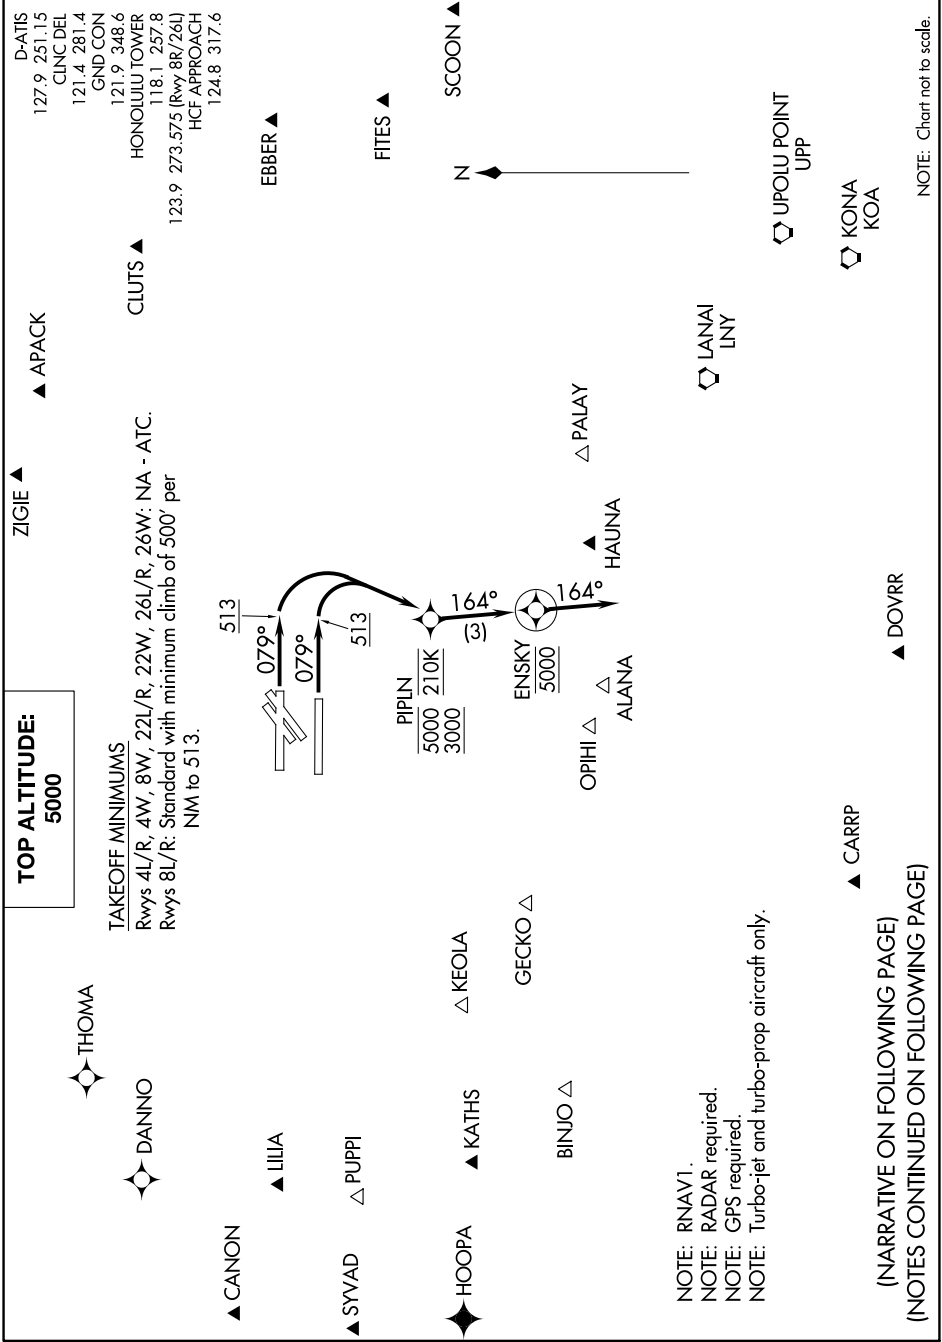

PIPLN ONE DEPARTURE (RNAV)

AL-754 (FAA)

DANIEL K INOUYE INTL (HNL) (PHNL)
HONOLULU, HAWAII

PAC, 05 SEP 2024 to 31 OCT 2024

NOTE: Chart not to scale.

PAC, 05 SEP 2024 to 31 OCT 2024

PIPLN ONE DEPARTURE (RNAV)