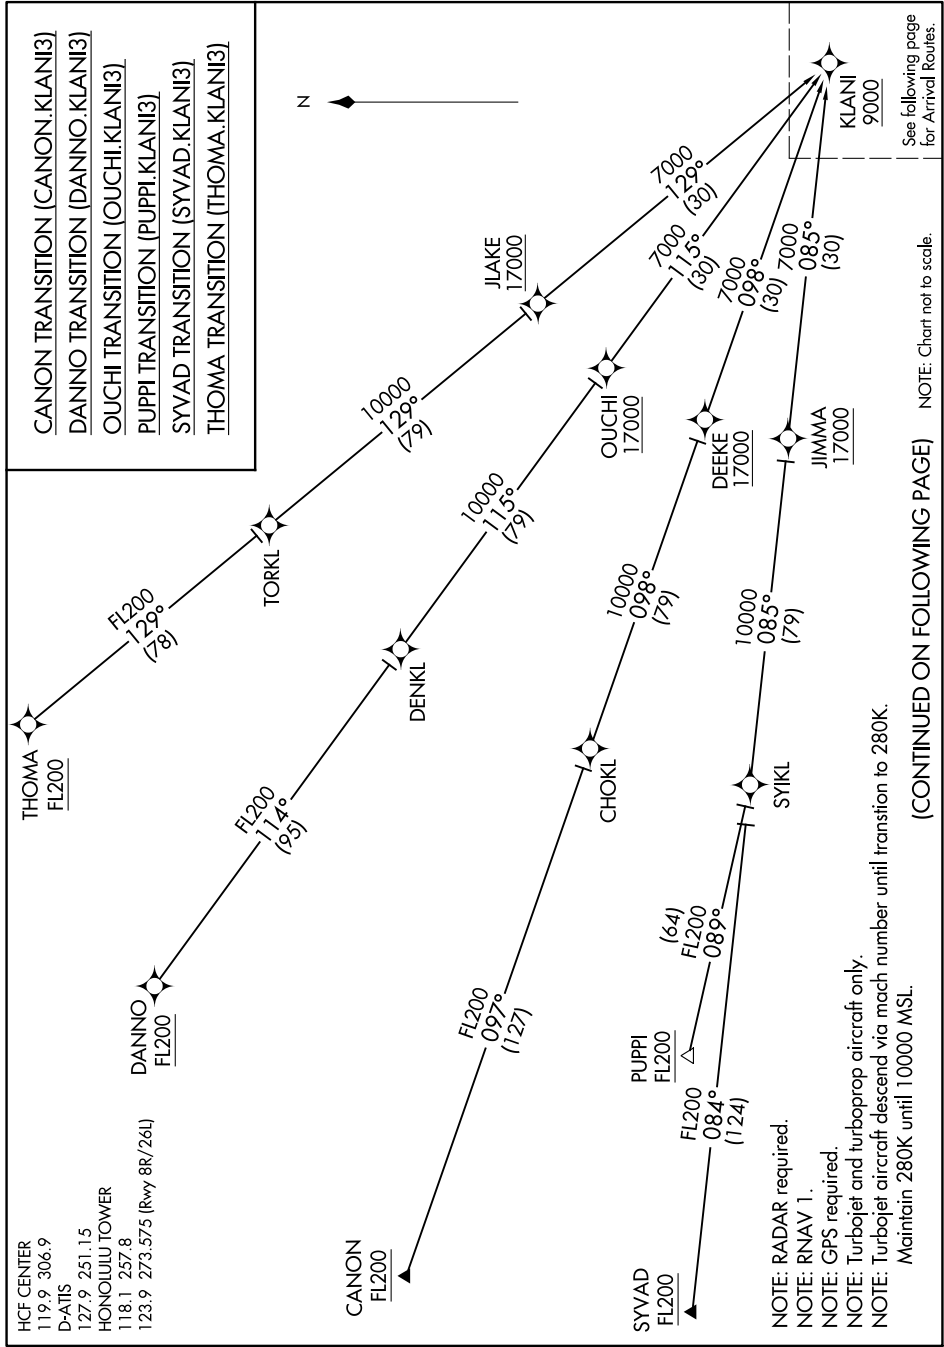

KLANI THREE ARRIVAL (RNAV) Transition Routes

HONOLULU, HAWAII

PAC, 05 SEP 2024 to 31 OCT 2024

(CONTINUED ON FOLLOWING PAGE)

PAC, 05 SEP 2024 to 31 OCT 2024