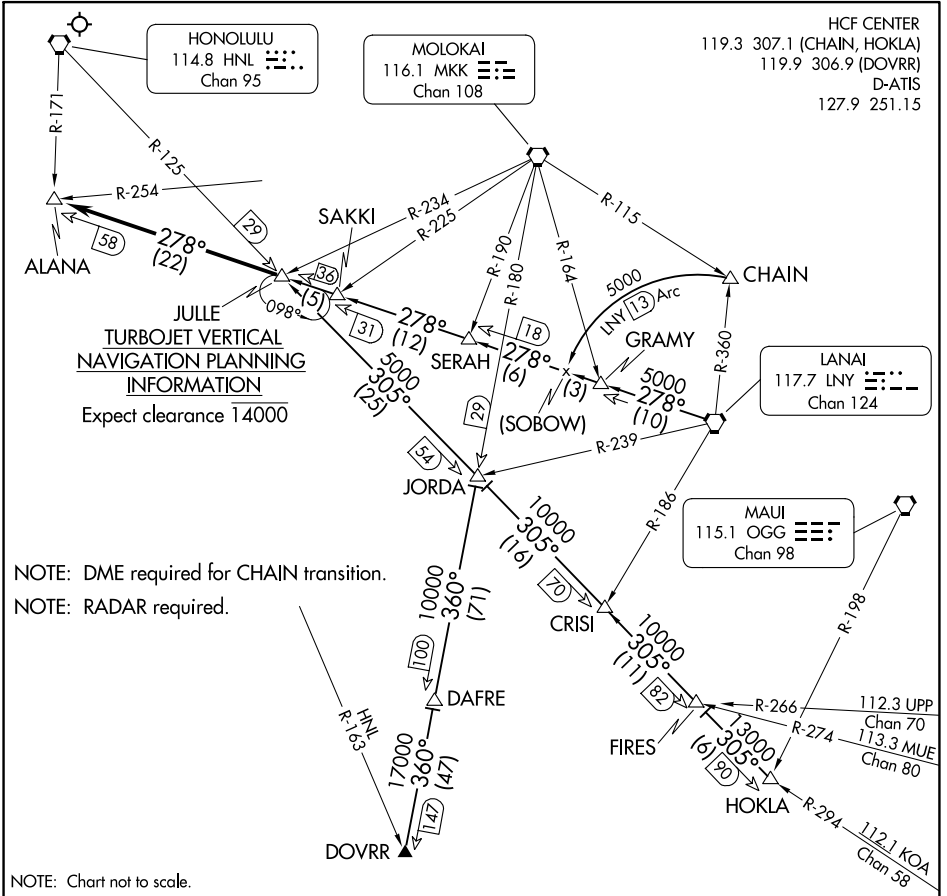

(JULLE.JULLE5) 23334

JULLE FIVE ARRIVAL

AL-754 (FAA)

DANIEL K INOUEY INTL (HNL) (PHNL)
HONOLULU, HAWAII

PAC, 05 SEP 2024 to 31 OCT 2024

PAC, 05 SEP 2024 to 31 OCT 2024

ARRIVAL ROUTE DESCRIPTION

CHAIN TRANSITION (CHAIN.JULLE5): From over CHAIN INT on LNY 13 DME CCW arc to SOBOW then via LNY R-278 to JULLE INT. Thence. . .

DOVRR TRANSITION (DOVRR.JULLE5): From over DOVRR INT via MKK R-180 to JORDA INT then via HNL R-125 to JULLE INT. Thence. . .

HOKLA TRANSITION (HOKLA.JULLE5): From over HOKLA INT via HNL R-125 and KOA R-294 on HNL R-125 to JULLE INT. Thence. . .

LANAI TRANSITION (LNY.JULLE5): From over LNY VORTAC via LNY R-278 to JULLE INT. Thence. . .

. . . From over JULLE INT on LNY R-278 to ALANA INT. Expect vectors to final approach course.

LOST COMMUNICATIONS: At ALANA INT proceed with the VOR or TACAN RWY 4R approach.

JULLE FIVE ARRIVAL

(JULLE.JULLE5) 25AUG11

HONOLULU, HAWAII
DANIEL K INOUEY INTL (HNL) (PHNL)