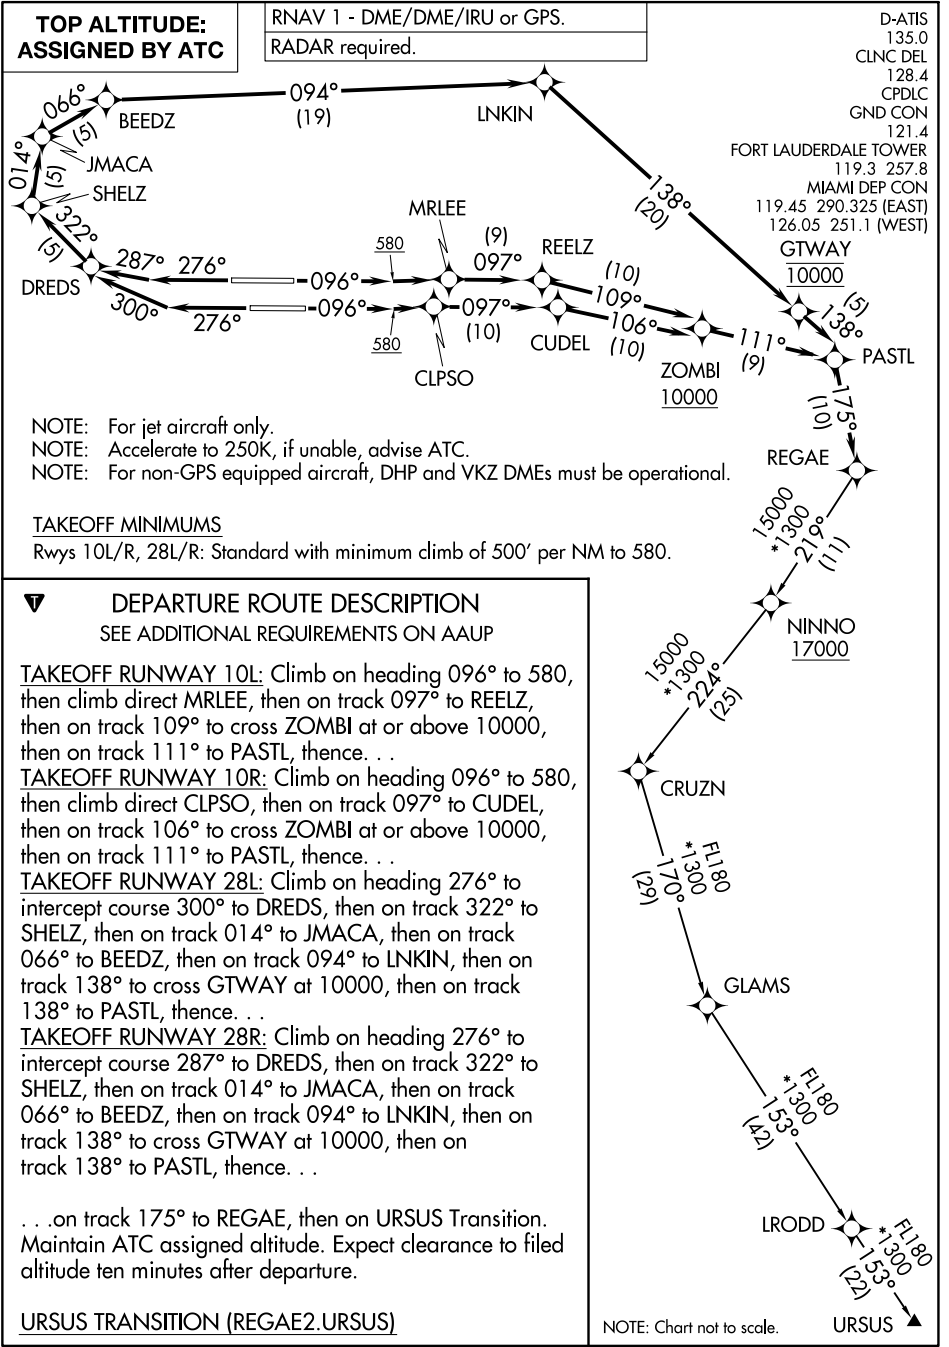

REGAE TWO DEPARTURE (RNAV)

SE-3, 03 OCT 2024 to 31 OCT 2024

SE-3, 03 OCT 2024 to 31 OCT 2024

REGAE TWO DEPARTURE (RNAV)