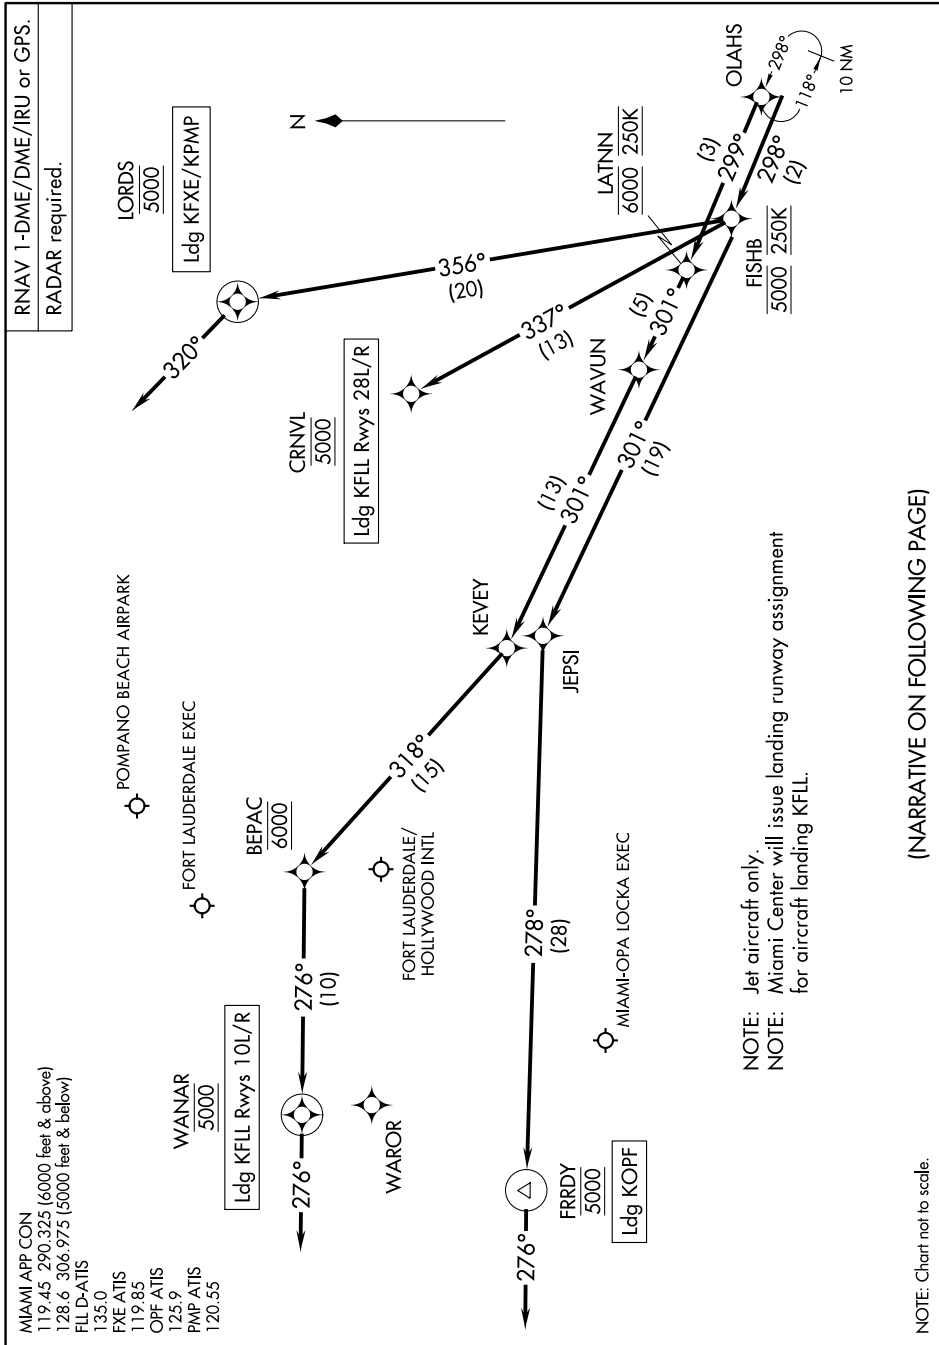

# OLAH3 THREE ARRIVAL (RNAV) Arrival Routes

FORT LAUDERDALE, FLORIDA

SE-3, 05 SEP 2024 to 03 OCT 2024

RNAV 1-DME/DME/IRU or GPS.  
RADAR required.

MIAMI APP CON  
119.45 290.325 (6000 feet & above)  
128.6 306.975 (5000 feet & below)  
FIL D-ATIS  
135.0  
FXE ATIS  
119.85  
OPF ATIS  
125.9  
PMP ATIS  
120.55

NOTE: Jet aircraft only.  
NOTE: Miami Center will issue landing runway assignment for aircraft landing KFL.

(NARRATIVE ON FOLLOWING PAGE)

NOTE: Chart not to scale.

SE-3, 05 SEP 2024 to 03 OCT 2024

# OLAH3 THREE ARRIVAL (RNAV) Arrival Routes

FORT LAUDERDALE, FLORIDA