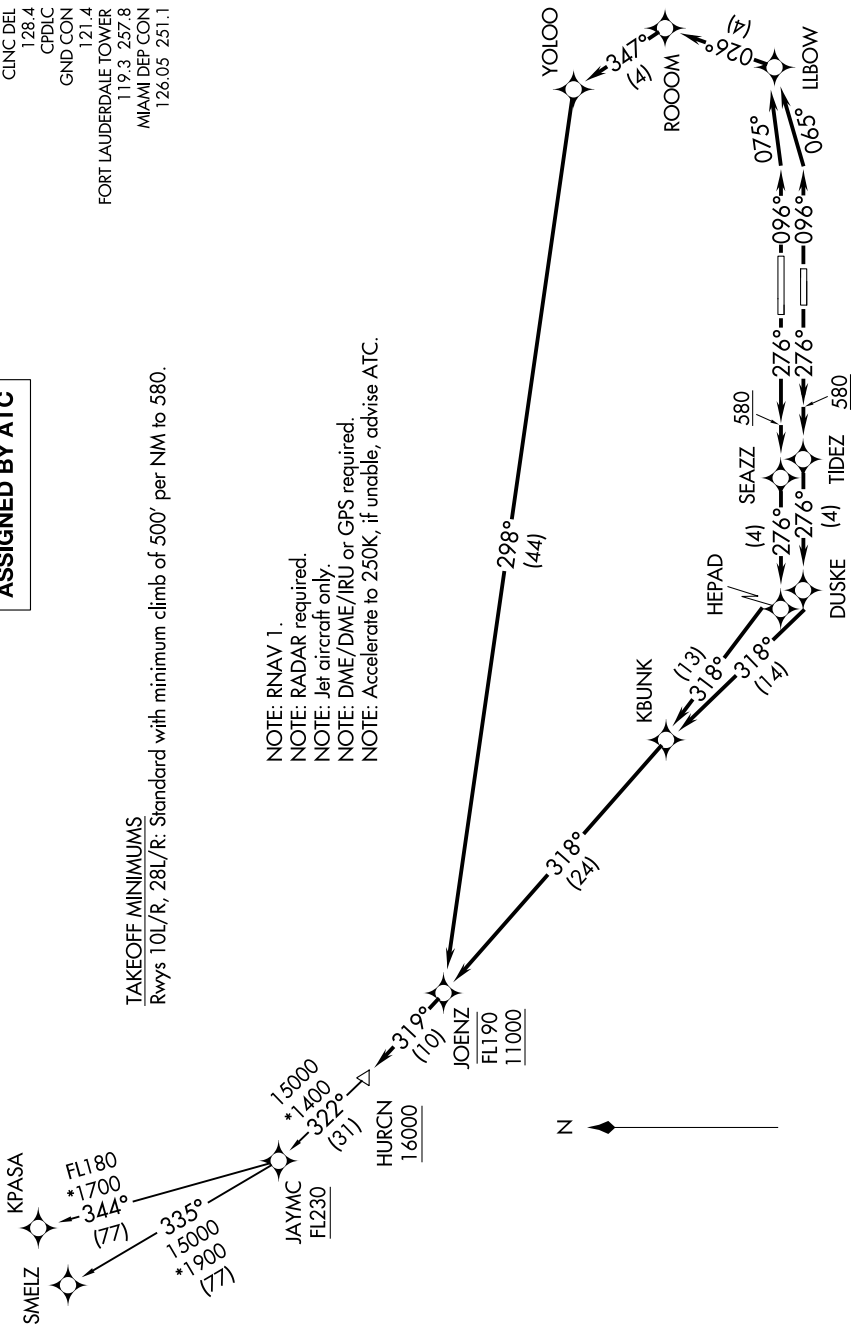

(HURCN1.HURCN) 21224

AL-744 (FAA)

FORT LAUDERDALE/HOLLYWOOD INTL (FLL)

HURCN ONE DEPARTURE (RNAV)

FORT LAUDERDALE, FLORIDA

D-ATIS 135.0
 CUNC DEL 128.4
 CPDLC
 GND CON 121.4
 FORT LAUDERDALE TOWER 119.3, 257.8
 MIAMI DEP CON 126.05, 251.1

**TOP ALTITUDE:
 ASSIGNED BY ATC**

TAKEOFF MINIMUMS

Rwys 10L/R, 28L/R: Standard with minimum climb of 500' per NM to 580.

- NOTE: RNAV 1.
- NOTE: RADAR required.
- NOTE: Jet aircraft only.
- NOTE: DME/DME/IRU or GPS required.
- NOTE: Accelerate to 250K, if unable, advise ATC.

NOTE: Chart not to scale.

(NARRATIVE ON FOLLOWING PAGE)

SE-3, 30 DEC 2021 to 27 JAN 2022

HURCN ONE DEPARTURE (RNAV)

(HURCN1.HURCN) 12AUG21

FORT LAUDERDALE, FLORIDA

FORT LAUDERDALE/HOLLYWOOD INTL (FLL)