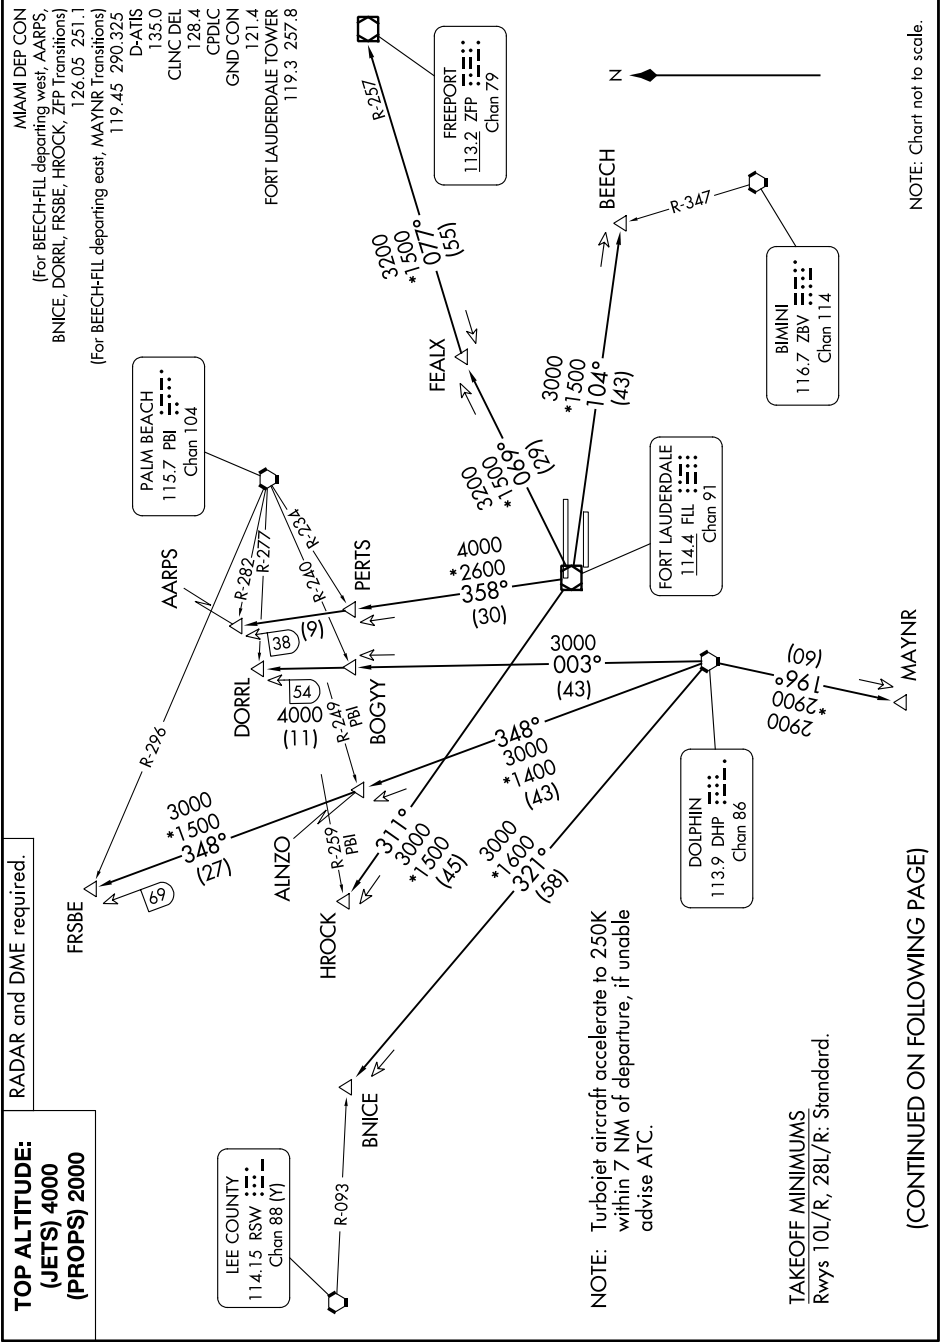

FORT LAUDERDALE ONE DEPARTURE

FORT LAUDERDALE, FLORIDA

SE-3, 03 OCT 2024 to 31 OCT 2024

SE-3, 03 OCT 2024 to 31 OCT 2024

FORT LAUDERDALE ONE DEPARTURE

FORT LAUDERDALE, FLORIDA

(CONTINUED ON FOLLOWING PAGE)