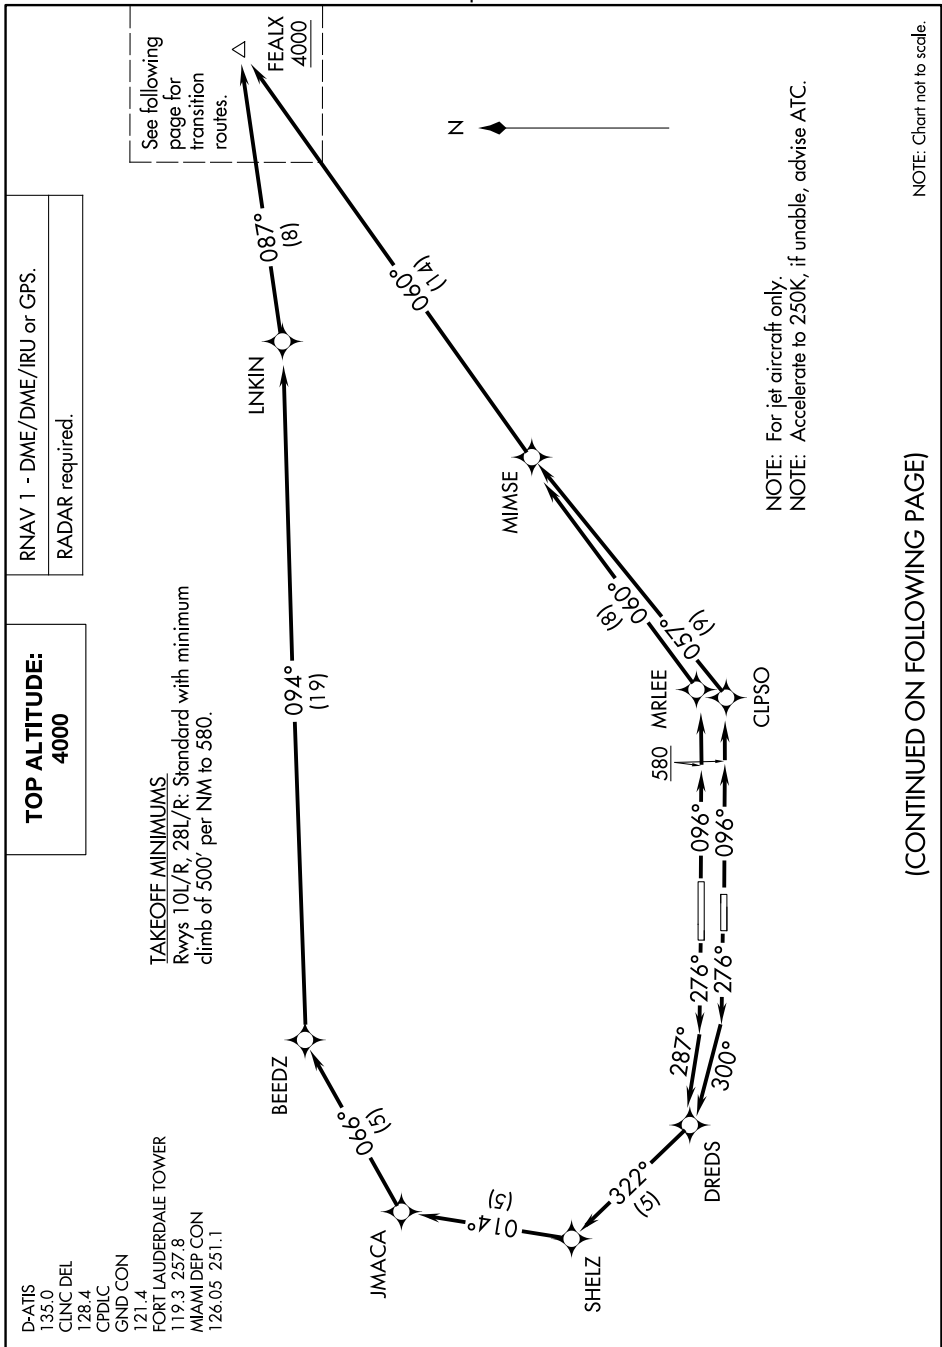

# FEALX TWO DEPARTURE (RNAV) Departure Routes

FORT LAUDERDALE/HOLLYWOOD INTL (FLL)

FORT LAUDERDALE, FLORIDA

SE-3, 03 OCT 2024 to 31 OCT 2024

(CONTINUED ON FOLLOWING PAGE)

NOTE: Chart not to scale.

SE-3, 03 OCT 2024 to 31 OCT 2024

# FEALX TWO DEPARTURE (RNAV) Departure Routes

FORT LAUDERDALE, FLORIDA