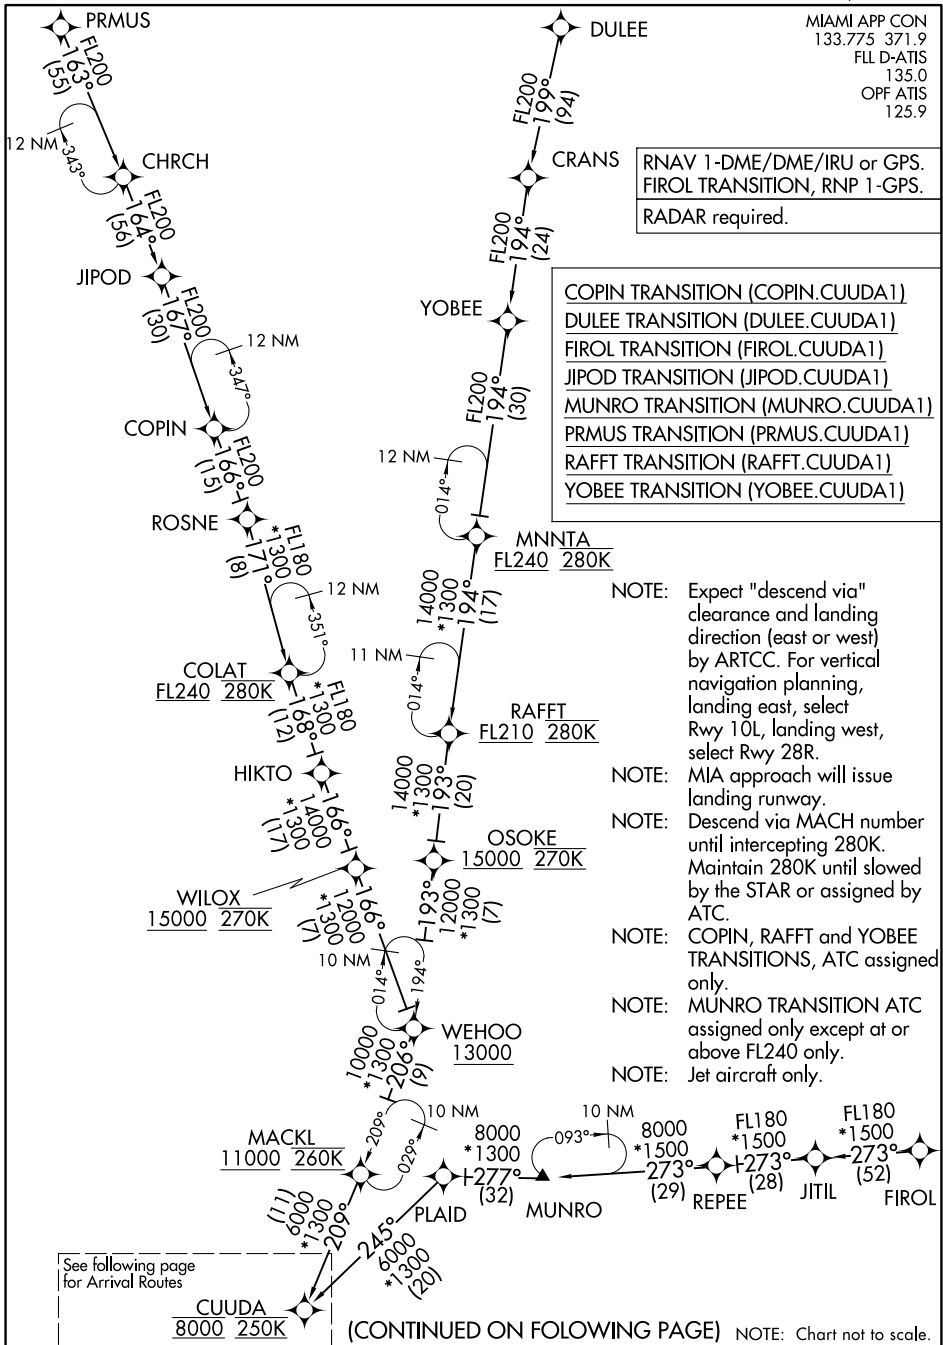

CUUDA ONE ARRIVAL (RNAV) Transition Routes

FORT LAUDERDALE, FLORIDA

SE-3, 30 DEC 2021 to 27 JAN 2022

SE-3, 30 DEC 2021 to 27 JAN 2022

CUUDA ONE ARRIVAL (RNAV) Transition Routes

FORT LAUDERDALE, FLORIDA