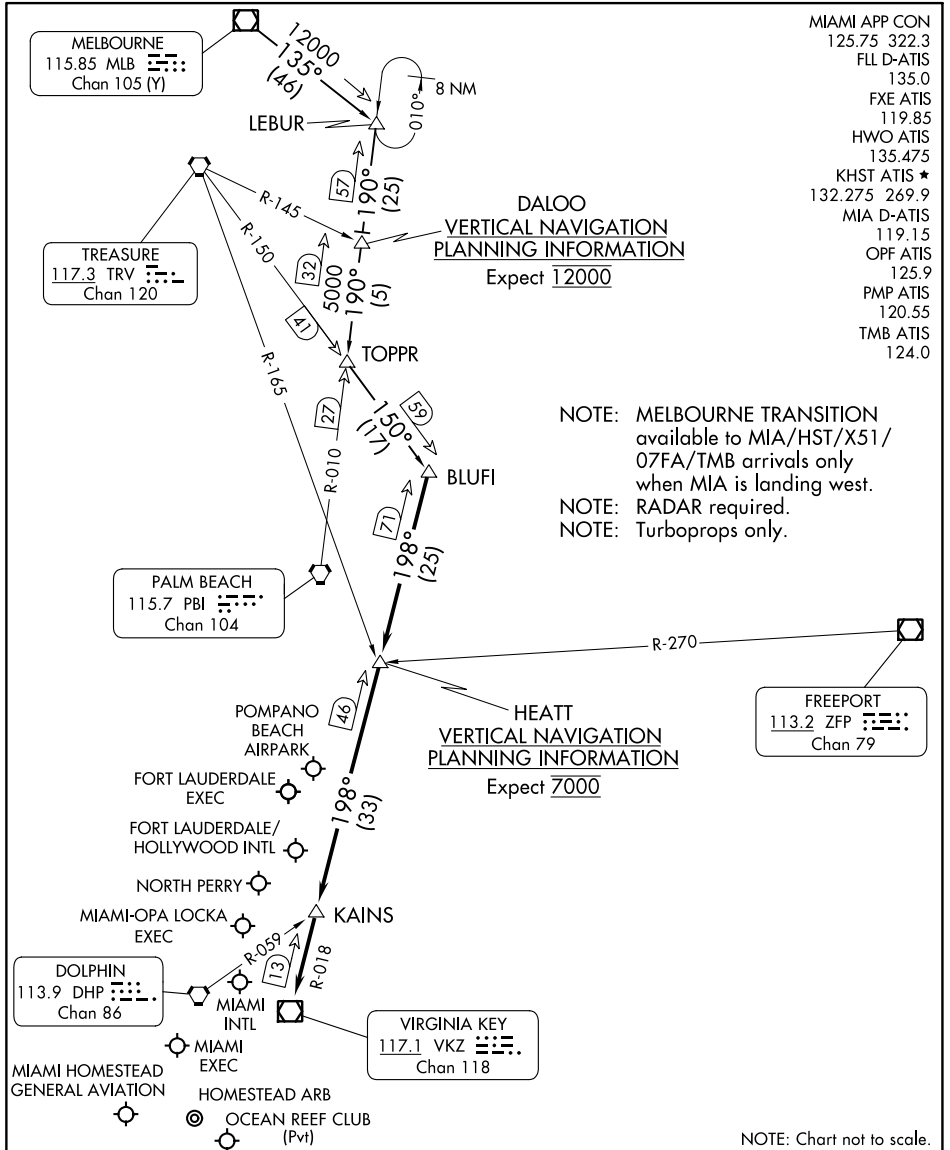

# BLUF1 FOUR ARRIVAL

FORT LAUDERDALE, FLORIDA

SE-3, 05 SEP 2024 to 03 OCT 2024

SE-3, 05 SEP 2024 to 03 OCT 2024

## ARRIVAL ROUTE DESCRIPTION

MELBOURNE TRANSITION (MLB.BLUF14): From over MLB VOR/DME on MLB R-135 to LEBUR, then on PBI R-010 to TOPPR, then on TRV R-150 to BLUFI INT. Thence . . . . . from over BLUFI INT/VKZ 71 DME on VKZ R-018 to HEATT INT/VKZ 46 DME, then on VKZ R-018 to KAINS INT, then on VKZ R-018 to VKZ VOR/DME. Expect RADAR vectors to final approach course after KAINS INT.

# BLUF1 FOUR ARRIVAL

FORT LAUDERDALE, FLORIDA