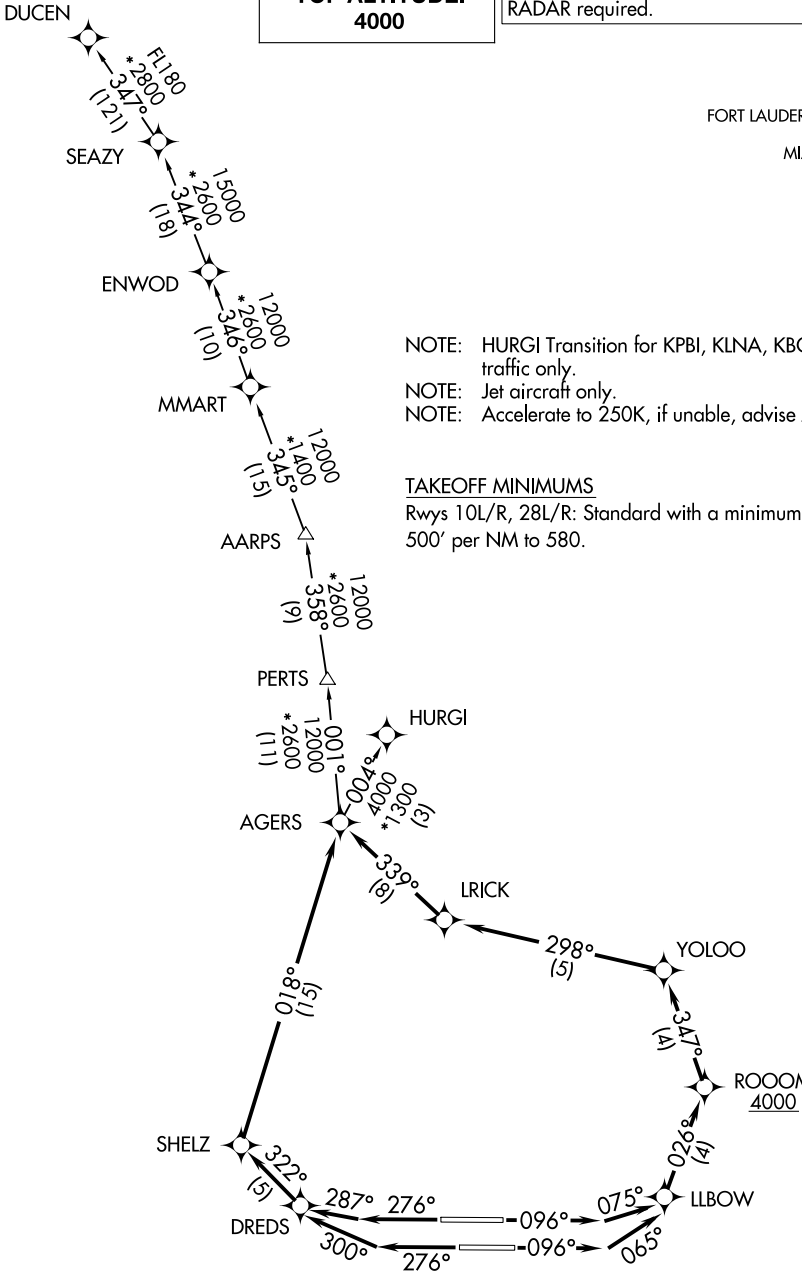

(AGERS1.AGERS) 22139

AL-744 (FAA)

FORT LAUDERDALE/HOLLYWOOD INTL (FLL)

# AGERS ONE DEPARTURE (RNAV)

FORT LAUDERDALE, FLORIDA

**TOP ALTITUDE:  
4000**

RNAV 1- DME/DME/IRU or GPS.  
RADAR required.

D-ATIS 135.0  
CLNC DEL 128.4  
CPDLC 121.4  
GND CON 121.4  
FORT LAUDERDALE TOWER 119.3 257.8  
MIAMI DEP CON 126.05 251.1

FORT LAUDERDALE TOWER 119.3 257.8  
MIAMI DEP CON 126.05 251.1

NOTE: HURGI Transition for KPBI, KLNA, KBCT landing traffic only.  
NOTE: Jet aircraft only.  
NOTE: Accelerate to 250K, if unable, advise ATC.

**TAKEOFF MINIMUMS**  
Rwys 10L/R, 28L/R: Standard with a minimum climb of 500' per NM to 580.

SE-3, 03 OCT 2024 to 31 OCT 2024

SE-3, 03 OCT 2024 to 31 OCT 2024

(NARRATIVE ON FOLLOWING PAGE)

NOTE: Chart not to scale.