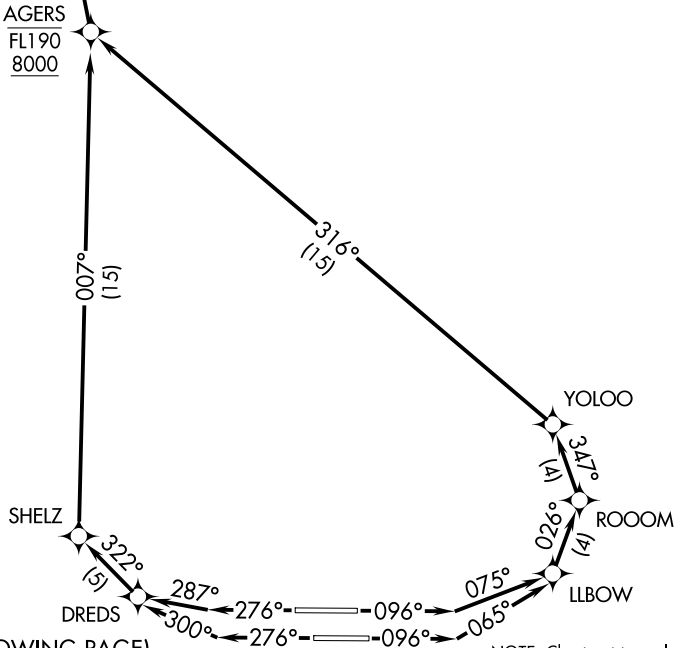

(NARRATIVE ON FOLLOWING PAGE)

NOTE: Chart not to scale.

AARPS ONE DEPARTURE (RNAV)

SE-3, 30 DEC 2021 to 27 JAN 2022

SE-3, 30 DEC 2021 to 27 JAN 2022