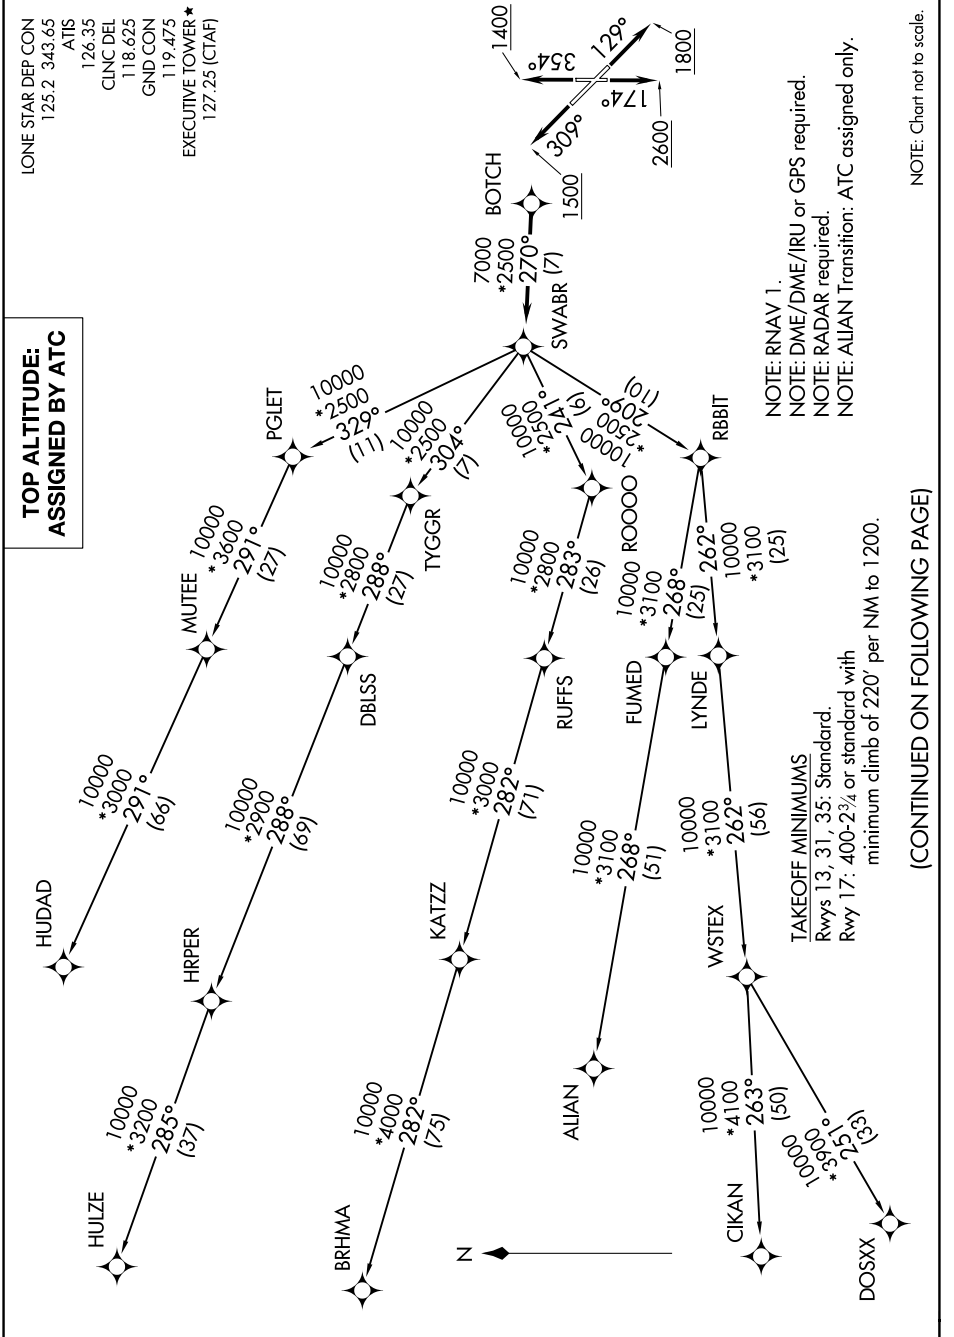

SWABR ONE DEPARTURE (RNAV)

SC-2, 31 OCT 2024 to 28 NOV 2024

SWABR ONE DEPARTURE (RNAV)

(CONTINUED ON FOLLOWING PAGE)

SC-2, 31 OCT 2024 to 28 NOV 2024