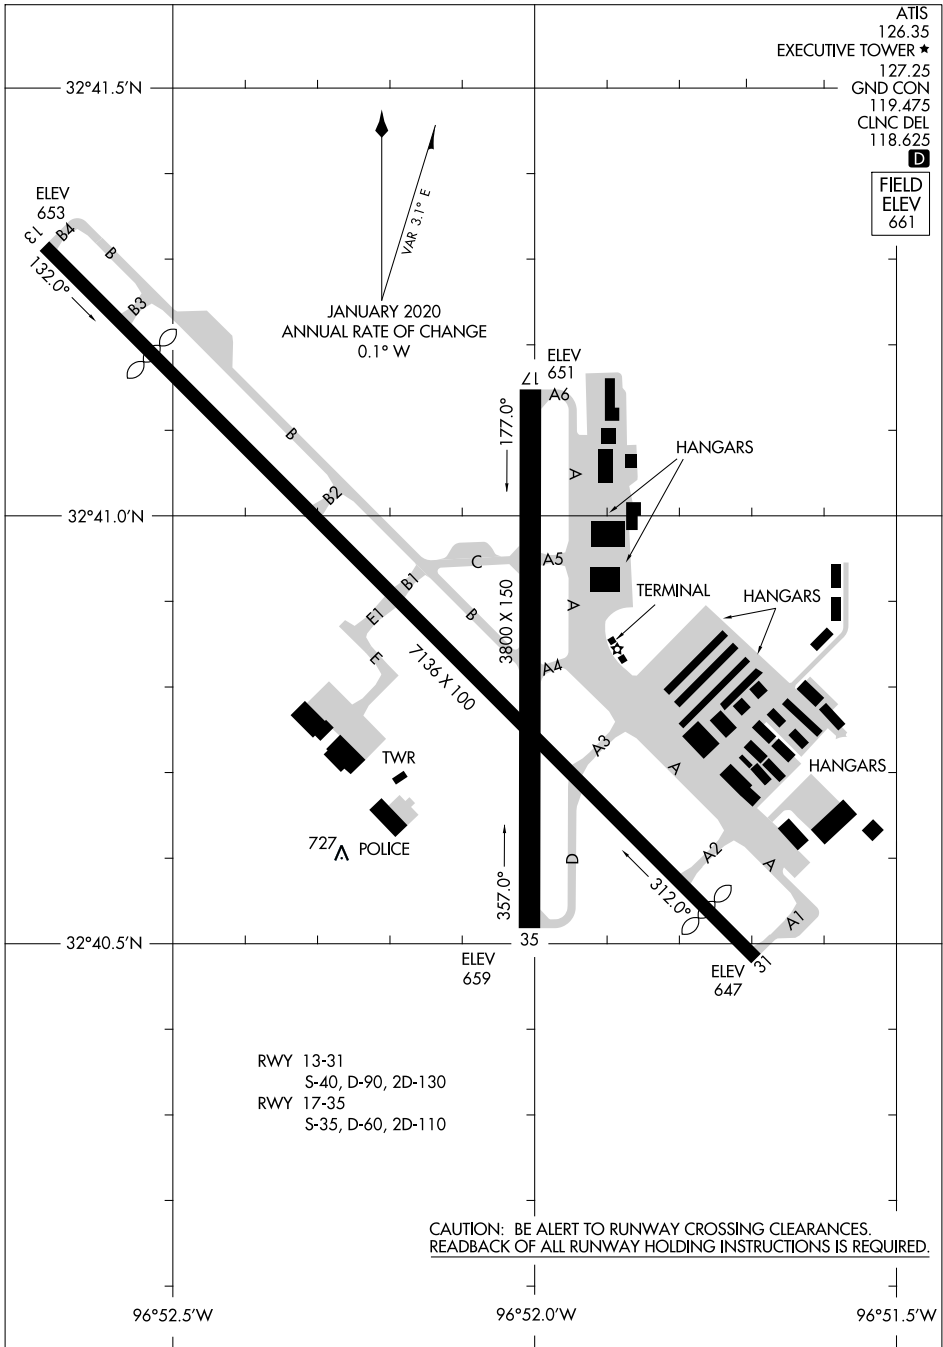

AIRPORT DIAGRAM

AL-742 (FAA)

DALLAS EXEC (R.B.D)
DALLAS, TEXAS

ATIS 126.35
 EXECUTIVE TOWER ★ 127.25
 GND CON 119.475
 CLNC DEL 118.625

D
 FIELD ELEV 661

SC-2, 31 OCT 2024 to 28 NOV 2024

SC-2, 31 OCT 2024 to 28 NOV 2024

AIRPORT DIAGRAM

DALLAS, TEXAS
DALLAS EXEC (R.B.D)