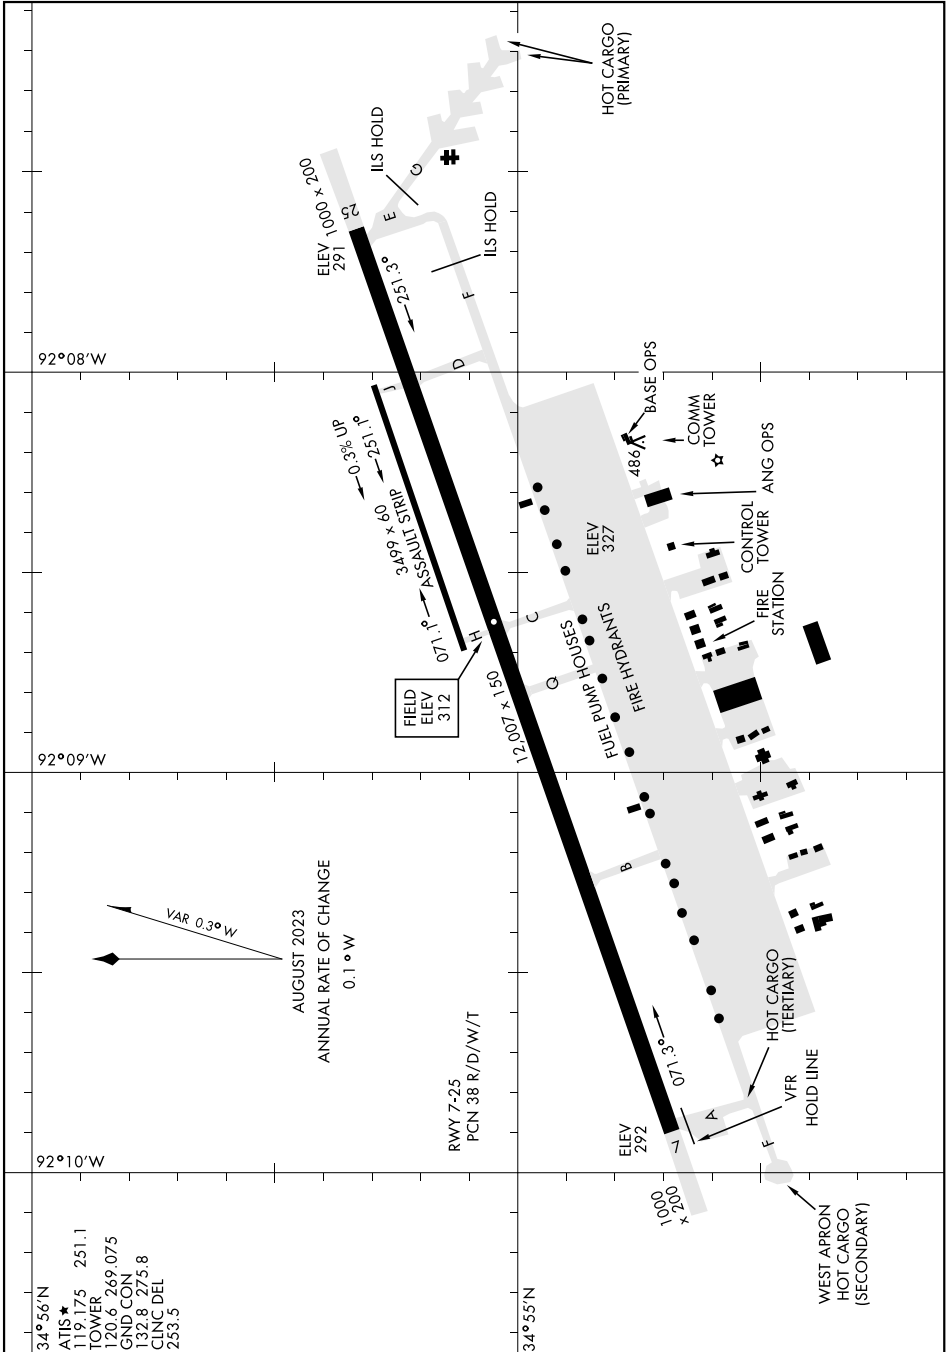

AIRPORT DIAGRAM

AL-738 [USAF]

SC-1, 31 OCT 2024 to 28 NOV 2024

SC-1, 31 OCT 2024 to 28 NOV 2024

AIRPORT DIAGRAM