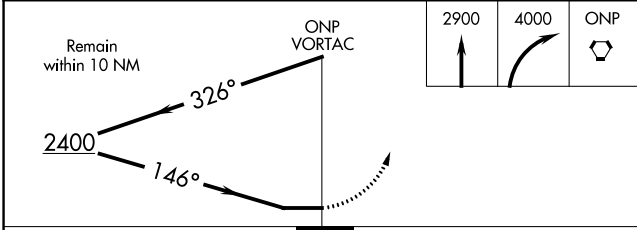

VORTAC ONP 117.1 Chan 118	APP CRS 146°	Rwy Idg TDZE Apt Elev	N/A N/A 160
---	------------------------	-----------------------------	--

VOR-A

NEWPORT MUNI (ONP)

⚠ When local altimeter setting not received, use Tillamook altimeter setting:
⚠ increase all MDA 140 feet, increase Circling Cat B visibility ¼ mile.

MISSED APPROACH: Climb to 2900 then climbing right turn to 4000 direct ONP VORTAC and hold, continue climb-in-hold to 4000.

AWOS-3 133.9	SEATTLE CENTER 125.8 291.7	UNICOM 122.8 (CTAF) 1
------------------------	--------------------------------------	---------------------------------