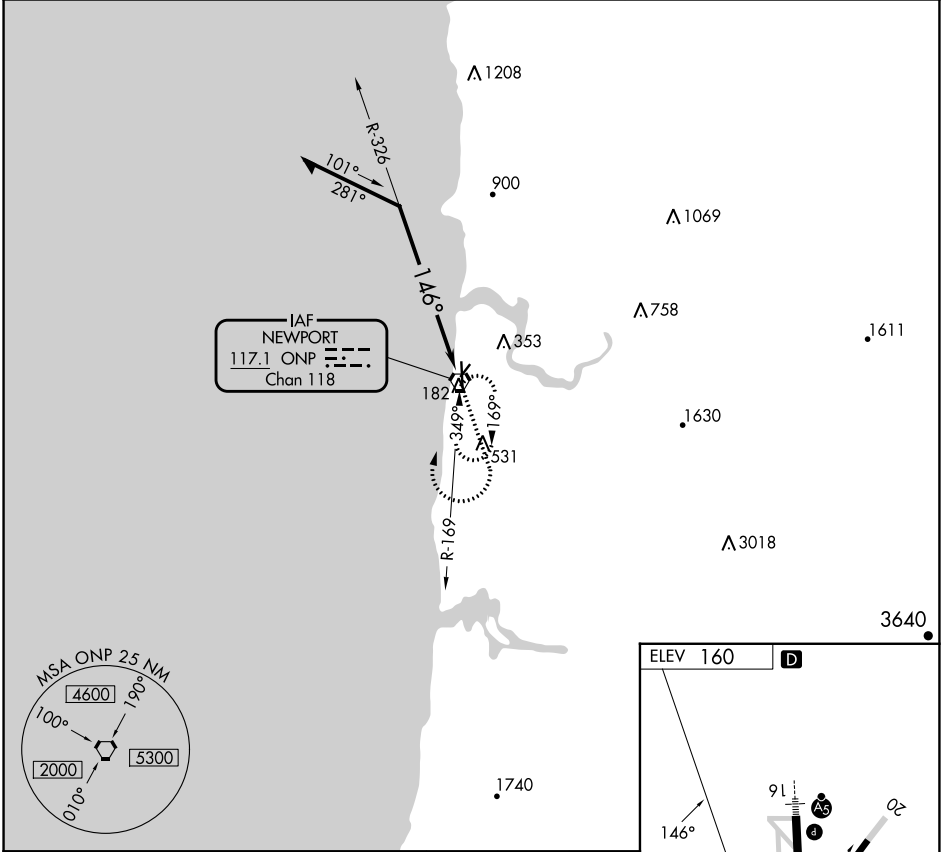

VORTAC ONP 117.1 Chan 118	APP CRS 146°	Rwy Idg TDZE Apt Elev	N/A N/A 160
---	------------------------	-----------------------------	--

VOR-A

NEWPORT MUNI (ONP)

⚠ When local altimeter setting not received, use Tillamook altimeter setting:
⚠ increase all MDA 140 feet, increase Circling Cat B visibility ¼ mile.

MISSED APPROACH: Climb to 2900 then climbing right turn to 4000 direct ONP VORTAC and hold, continue climb-in-hold to 4000.

AWOS-3 133.9	SEATTLE CENTER 125.8 291.7	UNICOM 122.8 (CTAF) 1
------------------------	--------------------------------------	---------------------------------

CATEGORY	A	B	C	D
C CIRCLING	1060-1¼	900 (900-1¼)	1400-3 1240 (1300-3)	1600-3 1440 (1500-3)

NW-1, 31 OCT 2024 to 28 NOV 2024

NW-1, 31 OCT 2024 to 28 NOV 2024