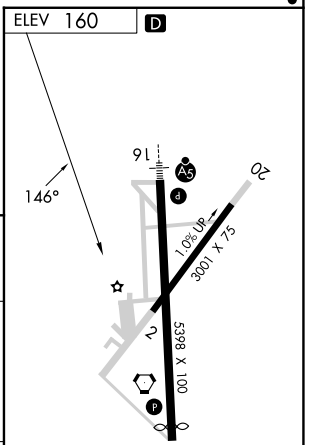

VORTAC ONP 117.1 Chan 118	APP CRS 146°	Rwy Idg TDZE Apt Elev	N/A N/A 160
---	------------------------	-----------------------------	--

VOR-A

NEWPORT MUNI (ONP)

⚠ When local altimeter setting not received, use Tillamook altimeter setting:
⚠ increase all MDA 140 feet, increase Circling Cat B visibility ¼ mile.

MISSED APPROACH: Climb to 2900 then climbing right turn to 4000 direct ONP VORTAC and hold, continue climb-in-hold to 4000.

AWOS-3 133.9	SEATTLE CENTER 125.8 291.7	UNICOM 122.8 (CTAF) 1
------------------------	--------------------------------------	---------------------------------

CATEGORY	A	B	C	D
C CIRCLING	1060-1¼	900 (900-1¼)	1400-3 1240 (1300-3)	1600-3 1440 (1500-3)

NW-1, 31 OCT 2024 to 28 NOV 2024

NW-1, 31 OCT 2024 to 28 NOV 2024