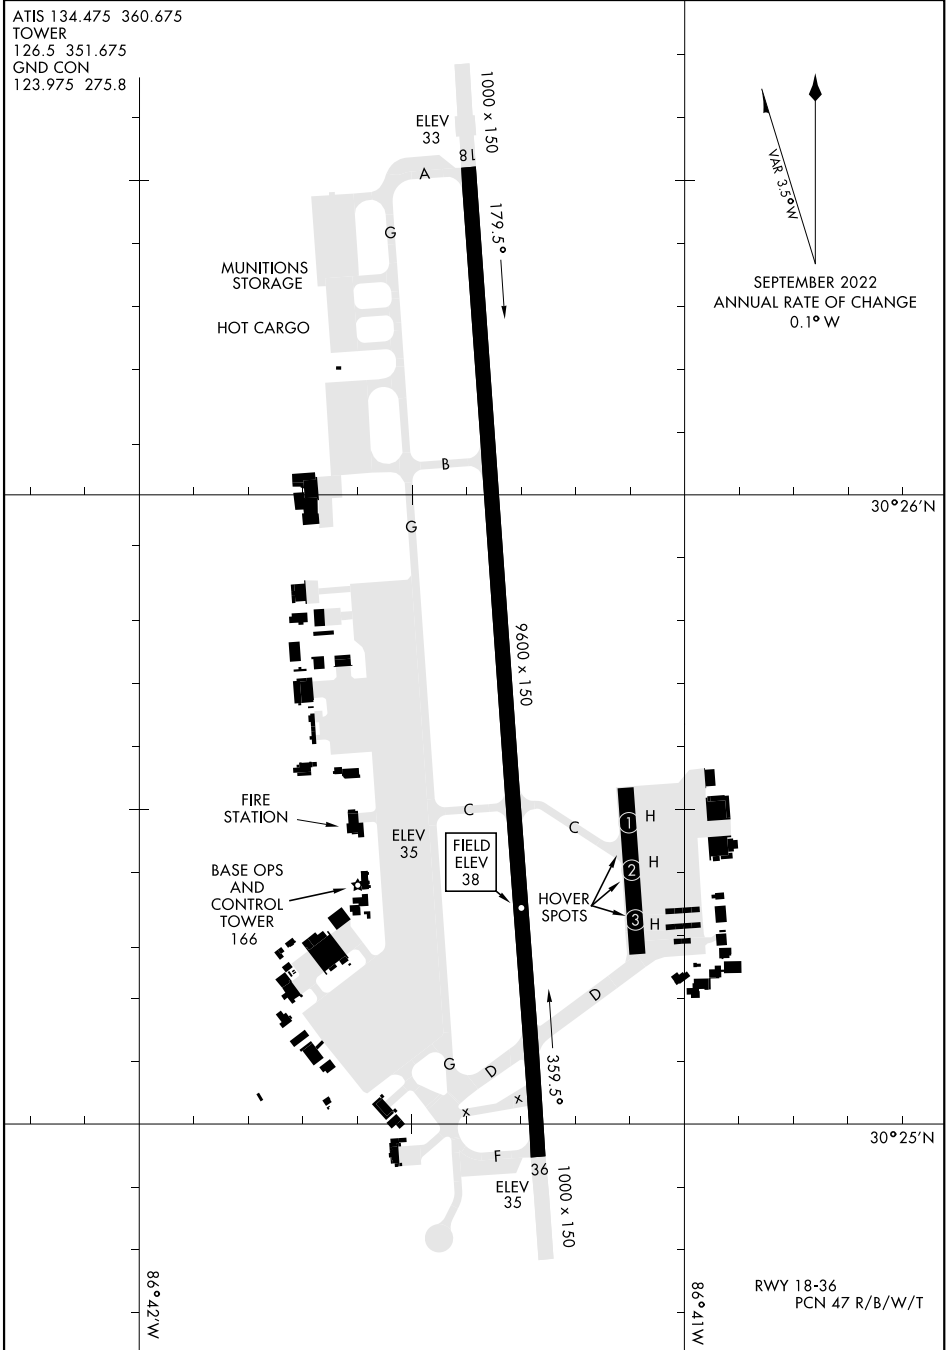

24305

AIRPORT DIAGRAM

[USAF]

HURLBURT FLD (KHRT)

MARY ESTHER, FLORIDA

ATIS 134.475 360.675
TOWER
126.5 351.675
GND CON
123.975 275.8

SE-3, 31 OCT 2024 to 28 NOV 2024

SE-3, 31 OCT 2024 to 28 NOV 2024

AIRPORT DIAGRAM

MARY ESTHER, FLORIDA

HURLBURT FLD (KHRT)