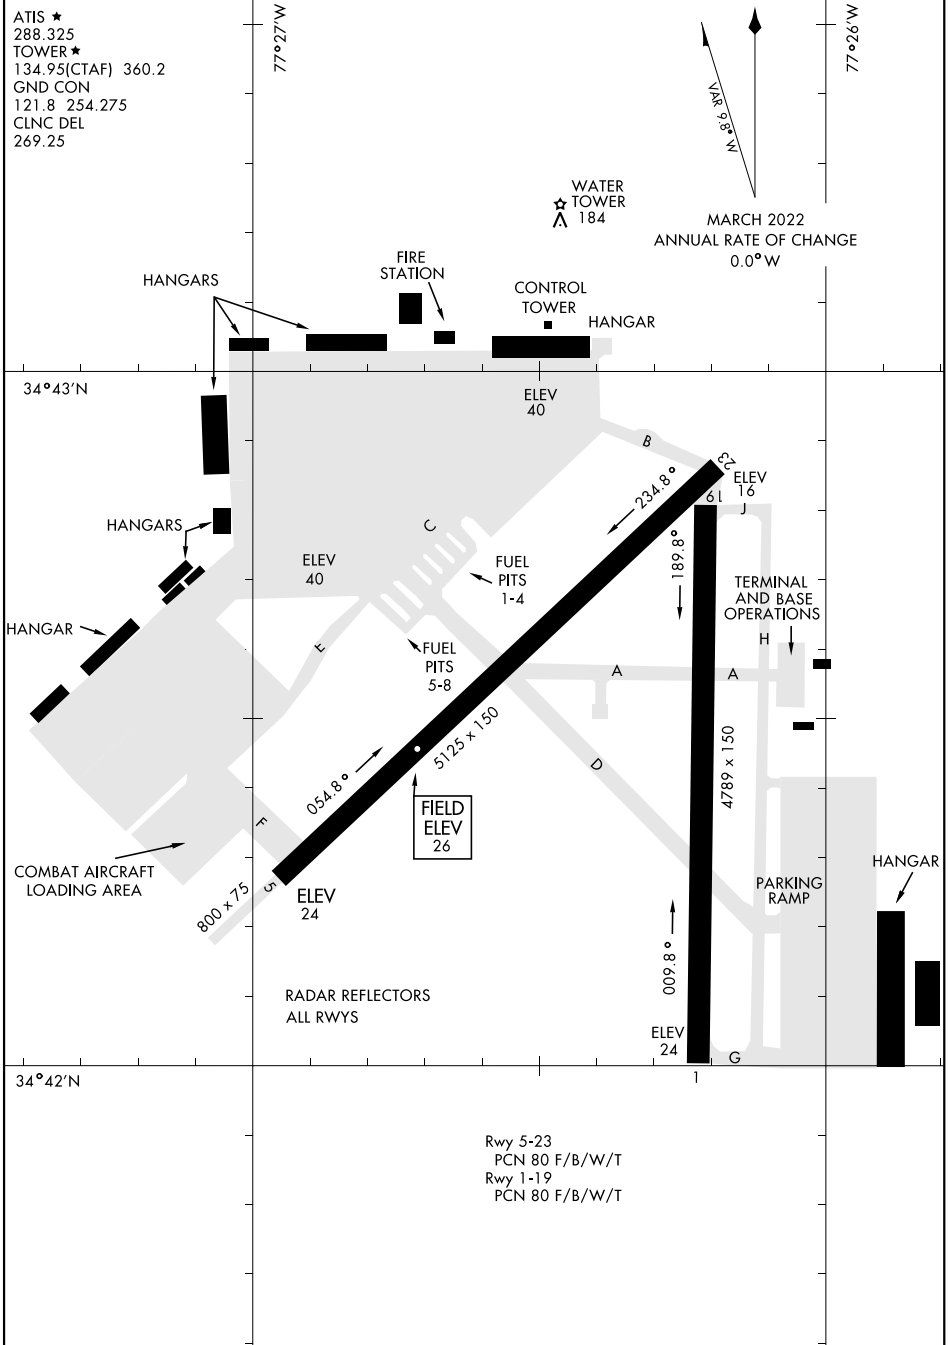

24025

AIRPORT DIAGRAM

NEW RIVER MCAS (MC CUTCHEON FLD) (KNCA)

[USN]

JACKSONVILLE, NORTH CAROLINA

ATIS ★
 288.325
 TOWER ★
 134.95(CTAF) 360.2
 GND CON
 121.8 254.275
 CLNC DEL
 269.25

WATER
 TOWER
 ★
 184

MARCH 2022
 ANNUAL RATE OF CHANGE
 0.0°W

SE-2, 03 OCT 2024 to 31 OCT 2024

SE-2, 03 OCT 2024 to 31 OCT 2024

Rwy 5-23
 PCN 80 F/B/W/T
 Rwy 1-19
 PCN 80 F/B/W/T

AIRPORT DIAGRAM

JACKSONVILLE, NORTH CAROLINA

NEW RIVER MCAS (MC CUTCHEON FLD) (KNCA)